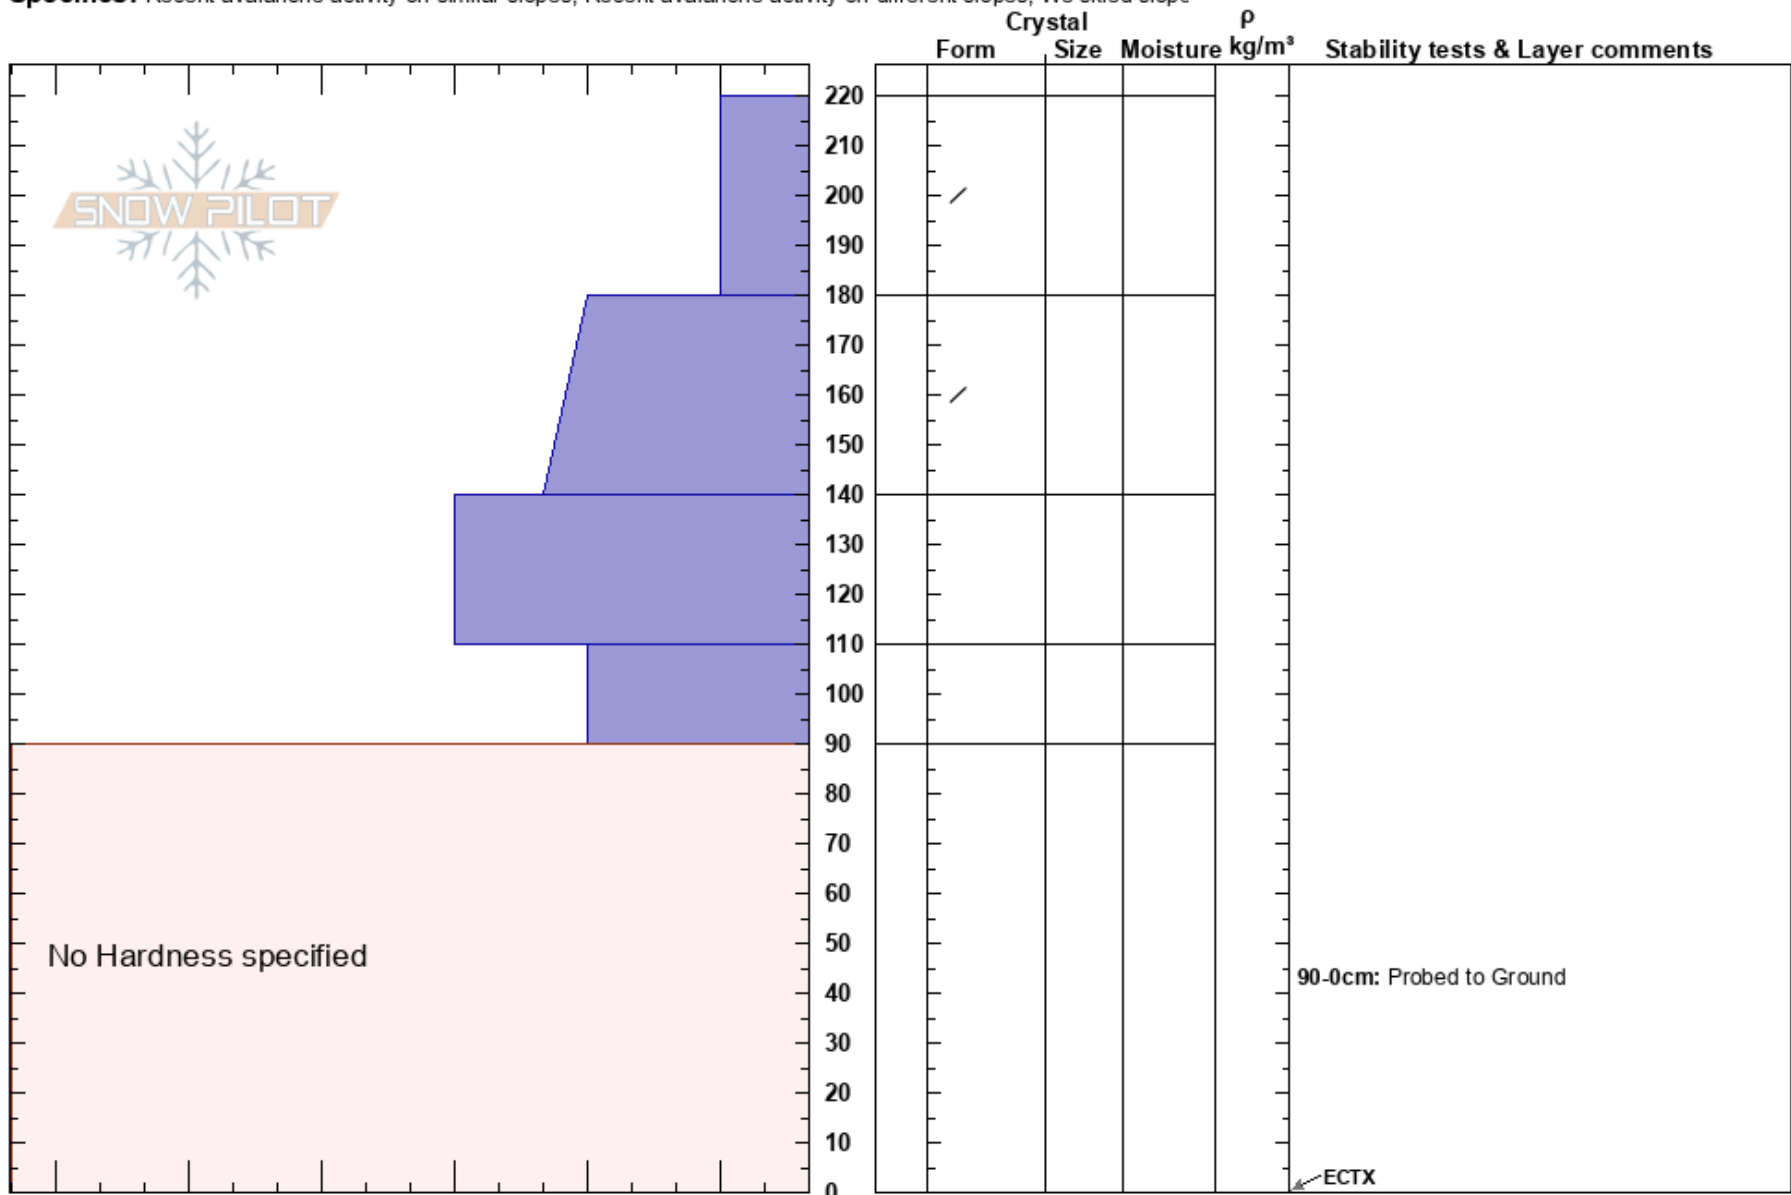

20190120 Eagle Run

Justin Lozier

Stability: Fair

HS:220

Layer Notes:

Wasatch Range

01/20/2019 - 9:45am

Air Temperature: -2°C

PF:100 90-0cm: Probed to Ground

UT

Co-ord: 40.56095N, -111.59739W

Sky Cover: BKN

Elevation: 3100 m

Slope Angle: 30°

Precipitation: NO

Aspect: 90°

Wind Loading: previous

Wind: SW Light Breeze

Specifics: Recent avalanche activity on similar slopes; Recent avalanche activity on different slopes; We skied slope

No Hardness specified

90-0cm: Probed to Ground