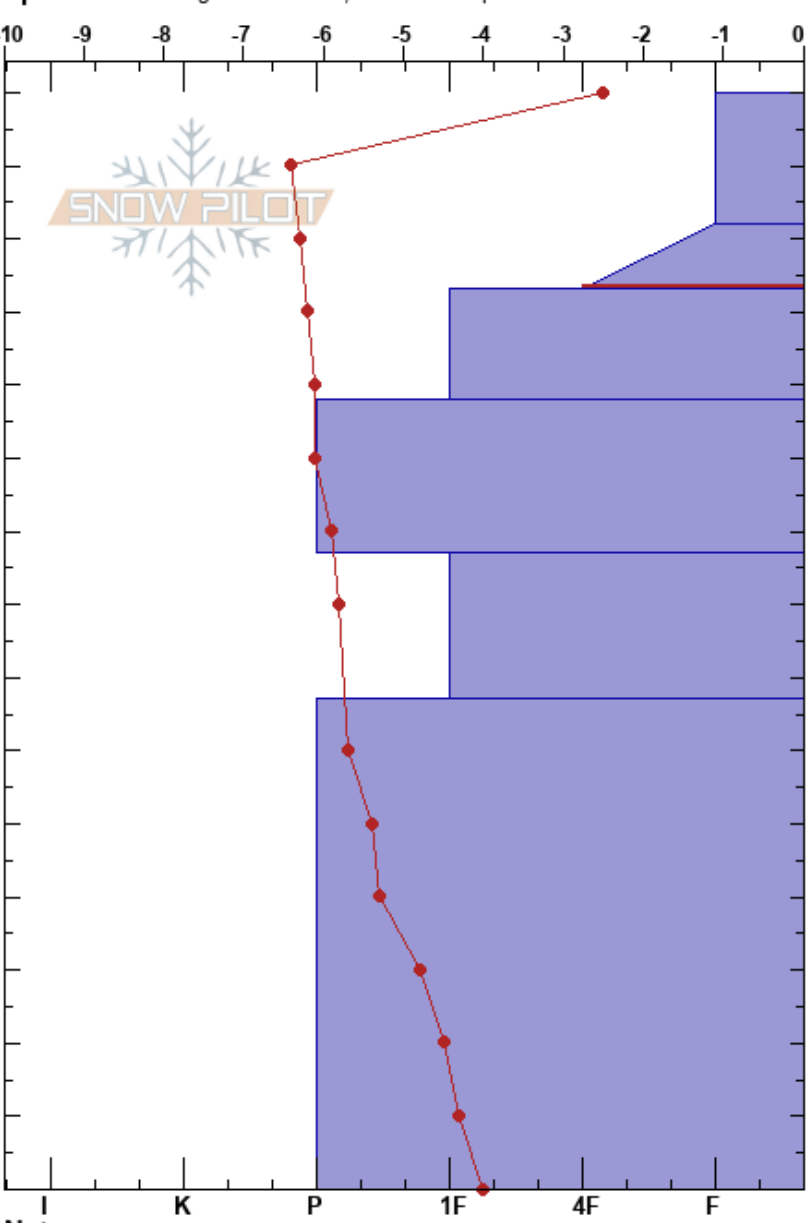

YC Upper Backtrack
 Madison Range-N
 MT
 Elevation: 8400 ft
 Aspect: 212°
 Specifics: Pit dug in a Ski Area; We skied slope

Grant Garman
 01/21/2019 - 11:00am
 Co-ord: 45.23035N, -111.47451W
 Slope Angle: 28°
 Wind Loading: yes

Stability: **HS:150**
 Air Temperature: -10°C PF:25 132-123cm:Problematic layer
 Sky Cover: OVC
 Precipitation: S1
 Wind: NW Calm

Form	Crystal Size	Moisture	ρ kg/m ³	Stability tests & Layer comments
+	1			
• (/)	1			← ECTN12 @123cm
•	0.5			← STM @108cm
•	0.5			
•	1			
•	0.5			
				← CTN

Notes: Pit dug by Grant Garman and Danielle Roy.