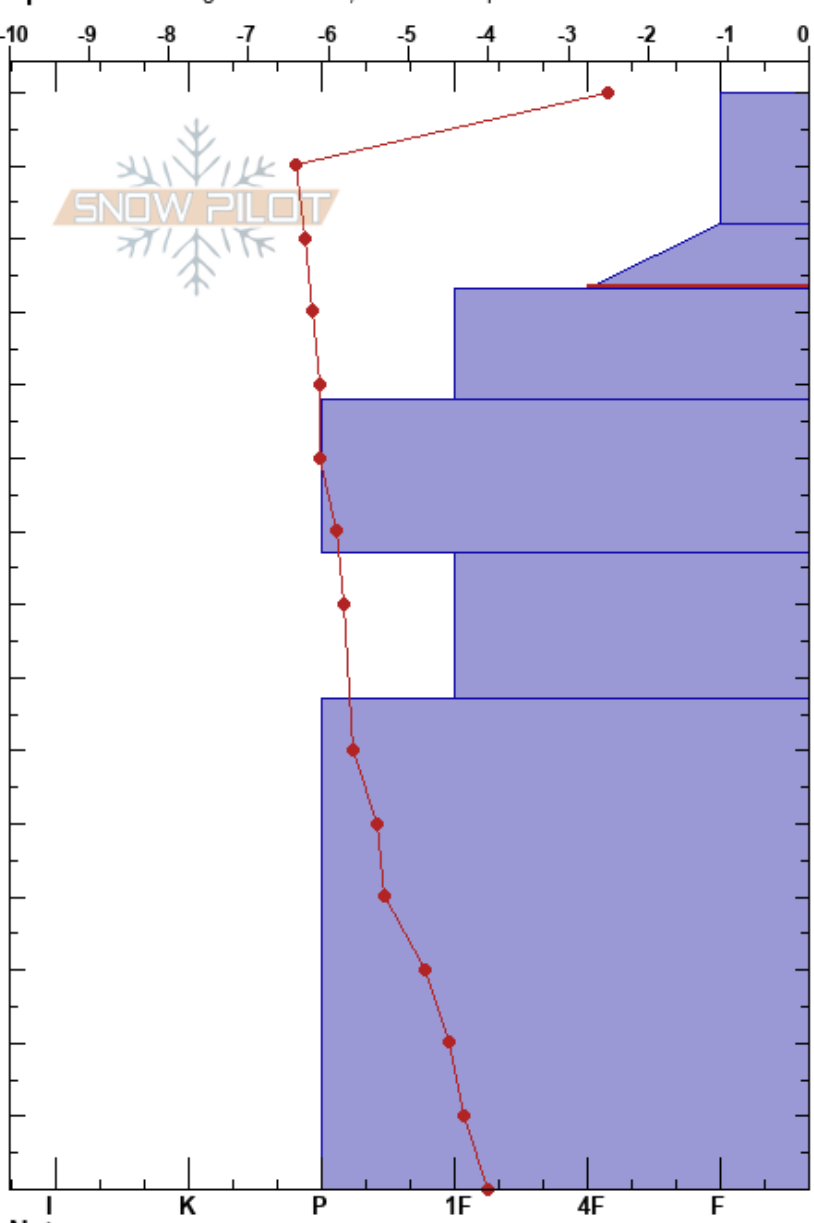

YC Upper Backtrack  
 Madison Range-N  
 MT  
 Elevation: 8400 ft  
 Aspect: 212°  
 Specifics: Pit dug in a Ski Area; We skied slope

Grant Garman  
 01/21/2019 - 11:00am  
 Co-ord: 45.23035N, -111.47451W  
 Slope Angle: 28°  
 Wind Loading: yes

Stability: **HS:150**  
 Air Temperature: -10°C PF:25 132-123cm:Problematic layer  
 Sky Cover: OVC  
 Precipitation: S1  
 Wind: NW Calm

Form	Crystal Size	Moisture	$\rho$ kg/m <sup>3</sup>	Stability tests & Layer comments
+	1			
• ( / )	1			← ECTN12 @123cm
•	0.5			← STM @108cm
•	0.5			
•	1			
•	0.5			
				← CTN

Notes: Pit dug by Grant Garman and Danielle Roy.