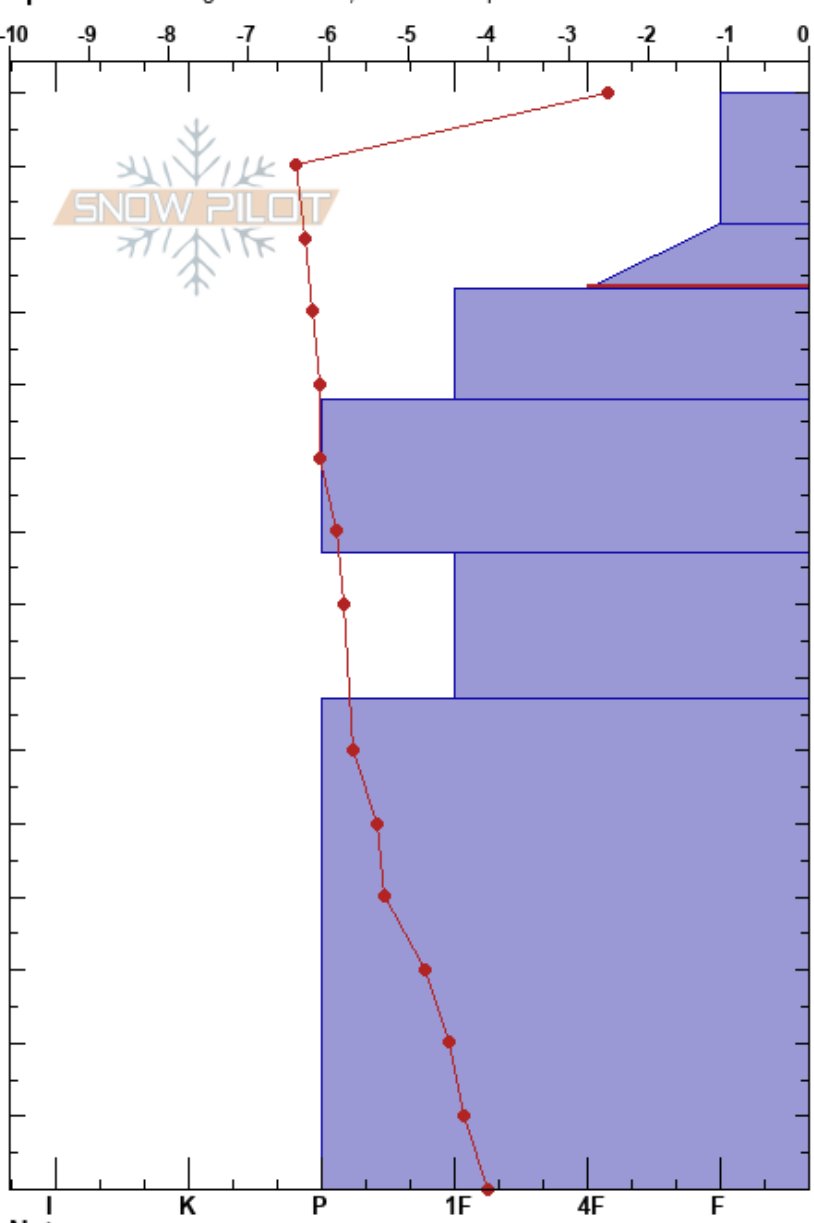

YC Upper Backtrack
 Madison Range-N
 MT
 Elevation: 8400 ft
 Aspect: 212°
 Specifics: Pit dug in a Ski Area; We skied slope

Grant Garman
 01/21/2019 - 11:00am
 Co-ord: 45.23035N, -111.47451W
 Slope Angle: 28°
 Wind Loading: yes

Stability: **HS:150**
 Air Temperature: -10°C PF:25 132-123cm:Problematic layer
 Sky Cover: OVC
 Precipitation: S1
 Wind: NW Calm

Form	Crystal Size	Moisture	ρ kg/m ³	Stability tests & Layer comments
+	1			
• (/)	1			← ECTN12 @123cm
•	0.5			← STM @108cm
•	0.5			
•	1			
•	0.5			
				← CTN

Notes: Pit dug by Grant Garman and Danielle Roy.