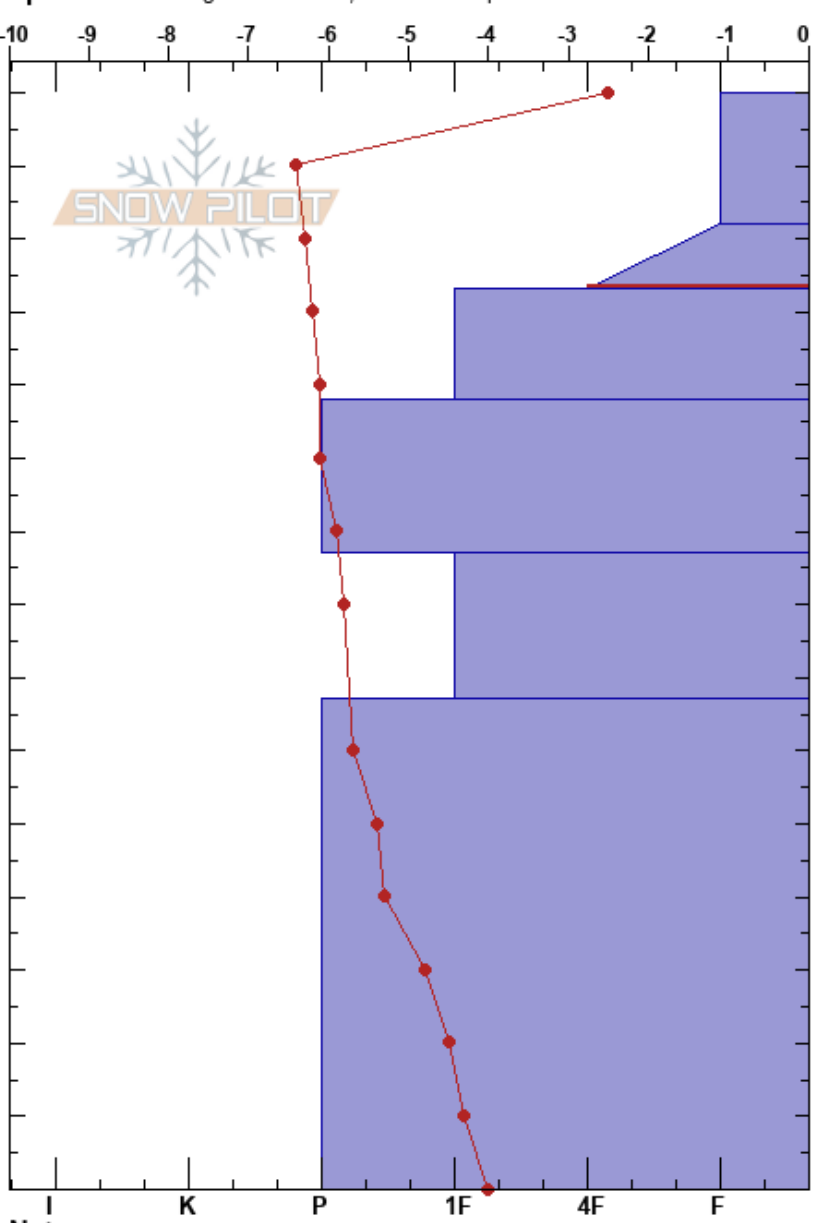

YC Upper Backtrack  
 Madison Range-N  
 MT  
 Elevation: 8400 ft  
 Aspect: 212°  
 Specifics: Pit dug in a Ski Area; We skied slope

Grant Garman  
 01/21/2019 - 11:00am  
 Co-ord: 45.23035N, -111.47451W  
 Slope Angle: 28°  
 Wind Loading: yes

Stability: **HS:150**  
 Air Temperature: -10°C PF:25 132-123cm:Problematic layer  
 Sky Cover: OVC  
 Precipitation: S1  
 Wind: NW Calm

Form	Crystal		$\rho$ kg/m <sup>3</sup>	Stability tests & Layer comments
	Size	Moisture		
+	1			
• ( / )	1			← ECTN12 @123cm
•	0.5			← STM @108cm
•	0.5			
•	1			
•	0.5			
				← CTN

Notes: Pit dug by Grant Garman and Danielle Roy.