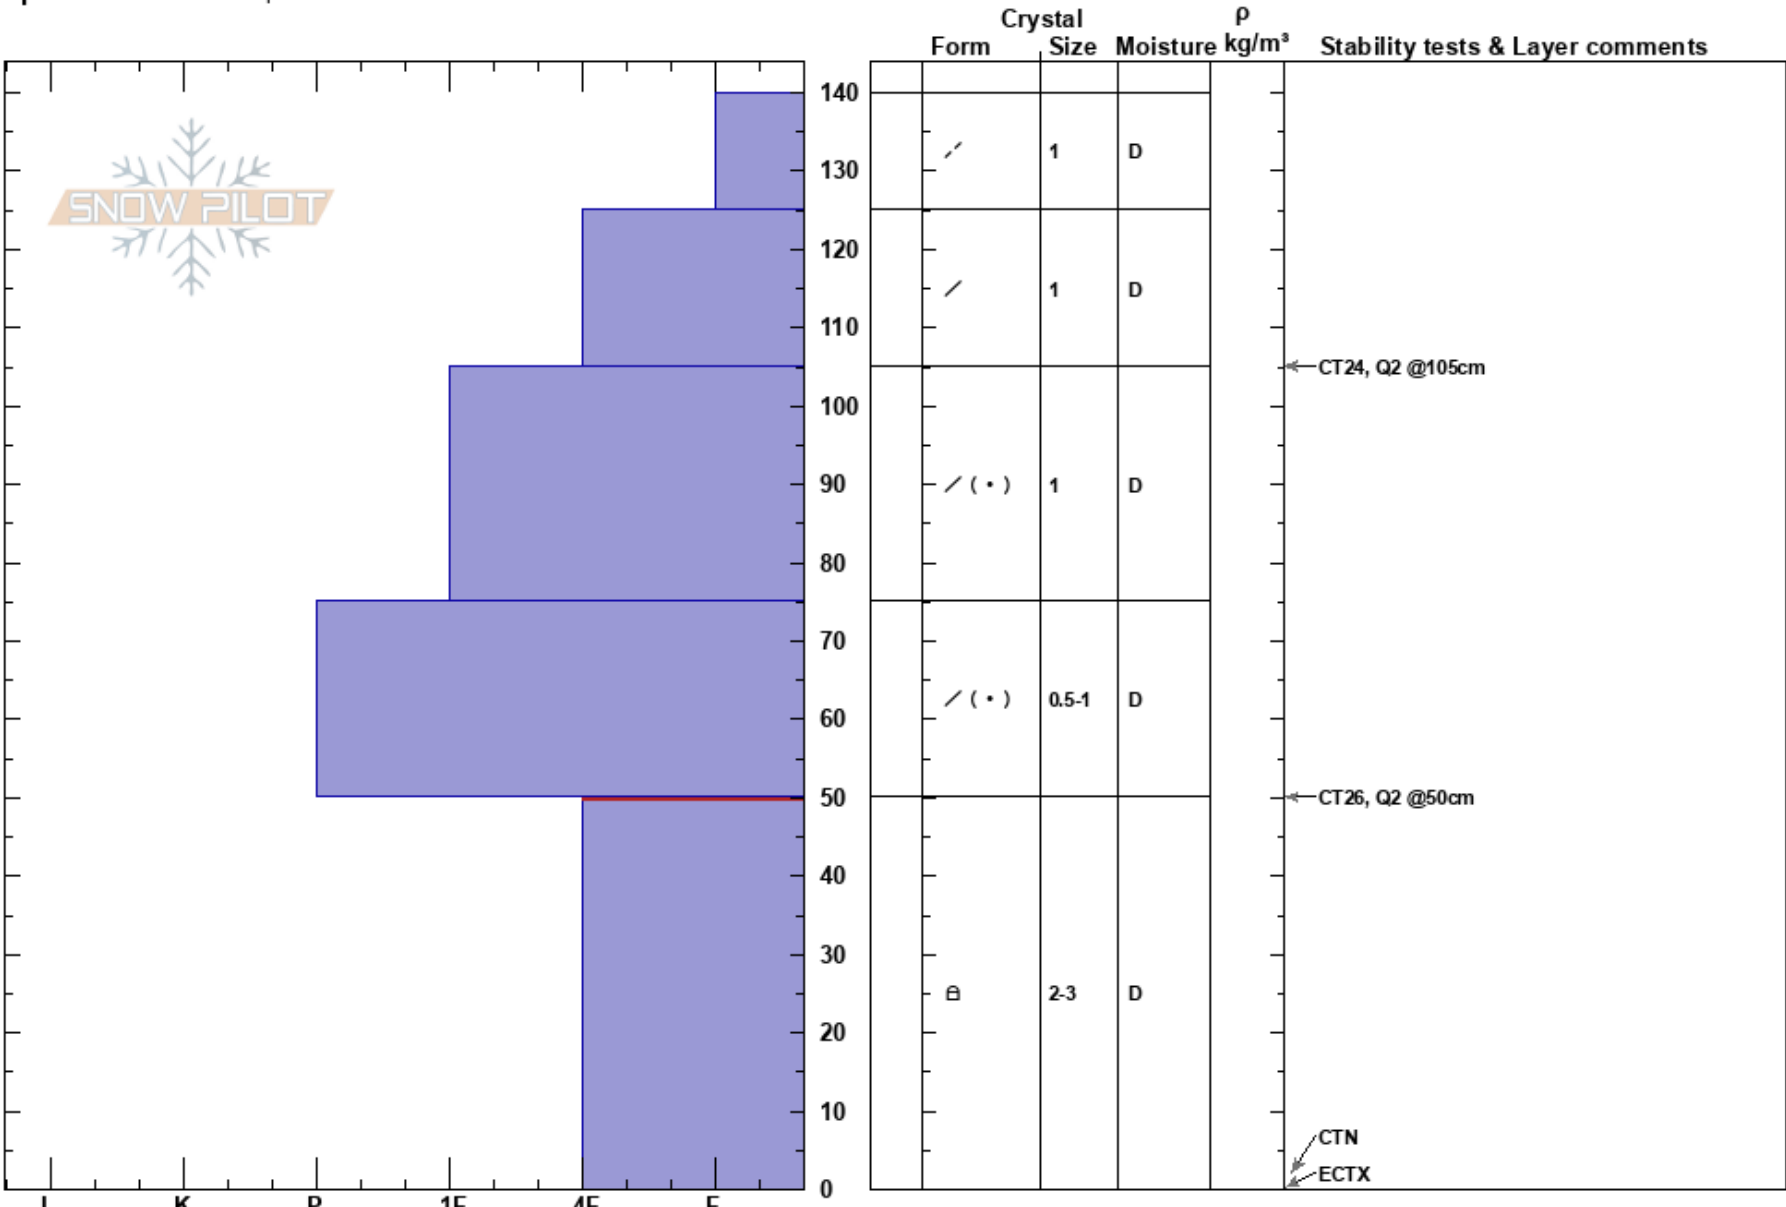

Basin Mtn
 Eastern Sierra Nevada
 CA
Elevation: 10815 ft
Aspect: 34°
Specifics: We skied slope

Chris Engelhardt
 01/20/2019 - 1:00pm
Co-ord:
Slope Angle: 35°
Wind Loading: previous

Stability: Good **HS:**140 **Layer Notes:**
Air Temperature: -2°C **PF:**60 50-0cm: Problematic layer
Sky Cover: FEW **PS:** 15
Precipitation: NO
Wind: SW Moderate