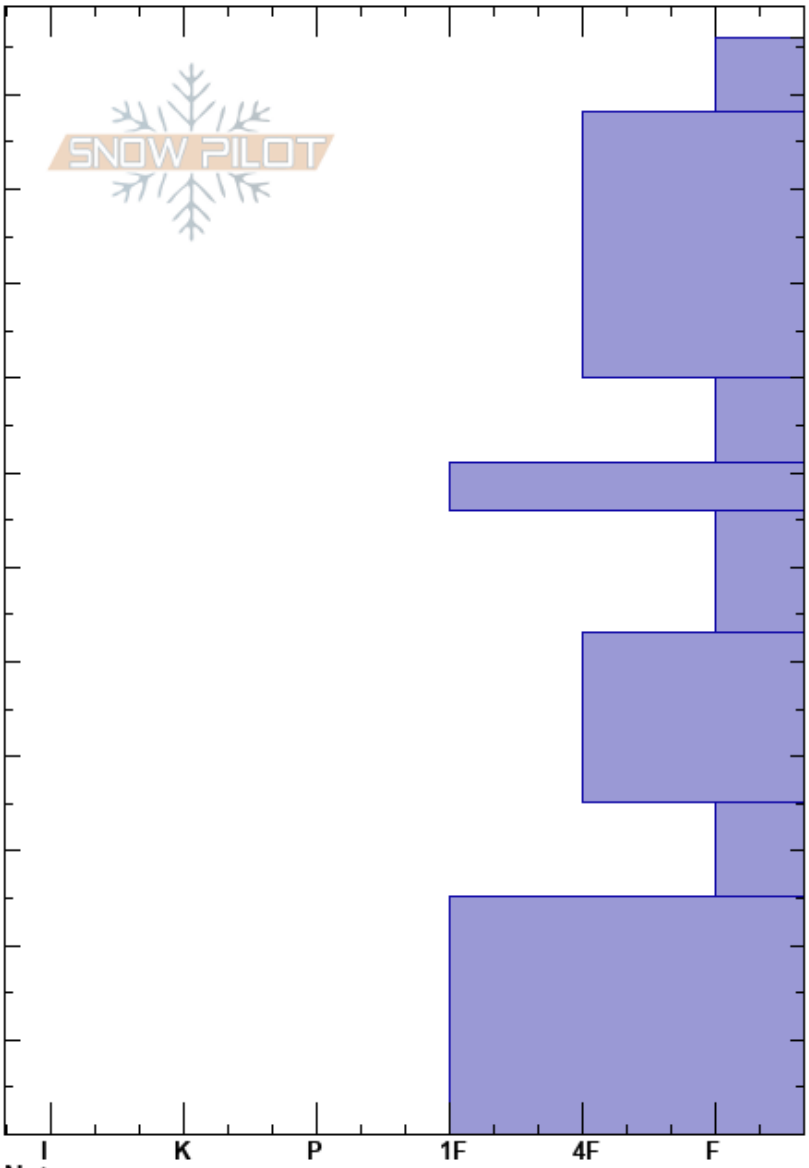

Green Blogger Trees 2
 Gallatin Range-N
 MT
 Elevation: 8950 ft
 Aspect: 44°
 Specifics:

A Whitmore
 01/18/2017 - 11:30am
 Co-ord: 45.39762N, -111.01700W
 Slope Angle: 28°
 Wind Loading:

Stability: Good
 Air Temperature: 1°C
 Sky Cover: SCT
 Precipitation: NO
 Wind: SW Light Breeze

HS:116
 PF:50 66-53cm:Problematic layer

Layer Notes:

Height (cm)	Crystal		Moisture	ρ kg/m ³	Stability tests & Layer comments
	Form	Size			
116	/				
110	/				
100	/				
90	/				
80	□	0.5			← ECTN14 @77cm
70	□	0.3			← STM @66cm ← ECTN23 @66cm
60	□	1			
50	^	1.5			
40	^	2			
30	^ (■)	2.5			
20					
10					
0					