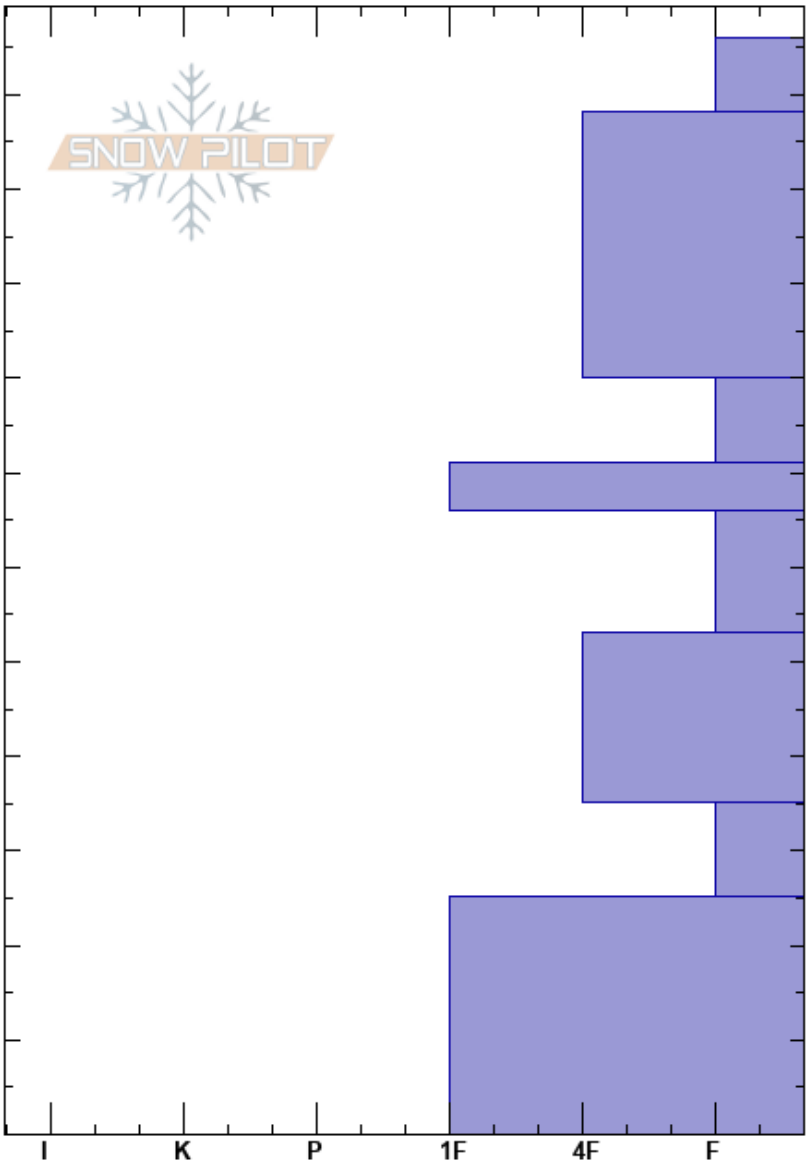

Green Blogger Trees 2
 Gallatin Range-N
 MT
 Elevation: 8950 ft
 Aspect: 44°
 Specifics:

A Whitmore
 01/18/2017 - 11:30am
 Co-ord: 45.39762N, -111.01700W
 Slope Angle: 28°
 Wind Loading:

Stability: Good
 Air Temperature: 1°C
 Sky Cover: SCT
 Precipitation: NO
 Wind: SW Light Breeze

HS:116
 PF:50 66-53cm:Problematic layer

Layer Notes:

Height (cm)	Crystal		Moisture	ρ kg/m ³	Stability tests & Layer comments
	Form	Size			
116					
110	/				
100					
90	/				
80					
77	□	0.5			← ECTN14 @77cm
70	□	0.3			← STM @66cm ← ECTN23 @66cm
66	□	1			
50					
40	^	1.5			
30	^	2			
20					
10	^ (■)	2.5			
0					