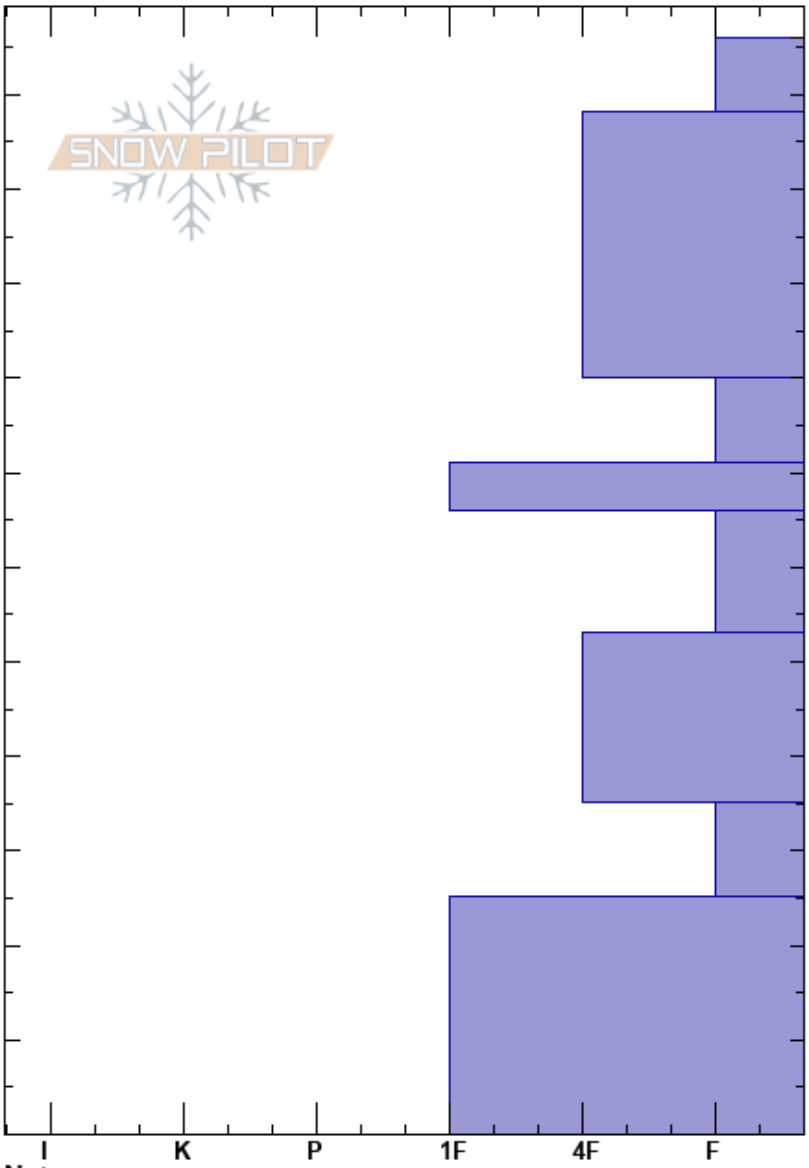

Green Blogger Trees 2
 Gallatin Range-N
 MT
 Elevation: 8950 ft
 Aspect: 44°
 Specifics:

A Whitmore
 01/18/2017 - 11:30am
 Co-ord: 45.39762N, -111.01700W
 Slope Angle: 28°
 Wind Loading:

Stability: Good
 Air Temperature: 1°C
 Sky Cover: SCT
 Precipitation: NO
 Wind: SW Light Breeze

HS:116
 PF:50 66-53cm:Problematic layer

Layer Notes:

Height (cm)	Crystal		Moisture	ρ kg/m ³	Stability tests & Layer comments
	Form	Size			
116	/				
110	/				
100	/				
90	/				
80					
77	□	0.5			← ECTN14 @77cm
70	□	0.3			← STM @66cm
66	□	1			← ECTN23 @66cm
60					
50					
40	^	1.5			
30	^	2			
20					
10	^ (■)	2.5			
0					