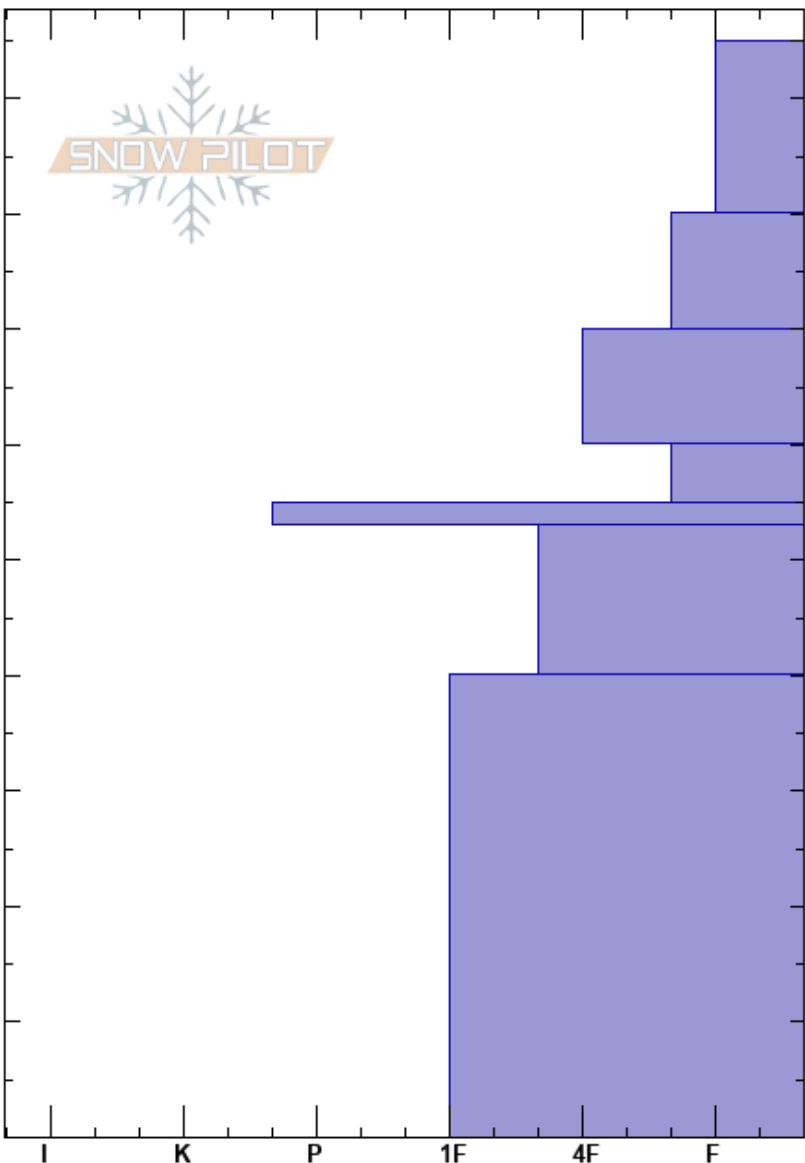

Throne (Upper)
 Bridger Range
 MT
 Elevation: 8300 ft
 Aspect: 355°
 Specifics:

Ian Hoyer
 01/20/2019 - 12:00pm
 Co-ord: 45.88278N, -110.95250W
 Slope Angle: 20°
 Wind Loading:

Stability: Fair Unstable HS:95
 Air Temperature: 60-55cm:Problematic layer
 Sky Cover: OVC
 Precipitation: NO
 Wind: Calm

Height (cm)	Crystal		Moisture	ρ kg/m ³	Stability tests & Layer comments
	Form	Size			
95					
90	+				
80	+				
70					
60					
55	•				← ECTP14 @55cm
50	⊖				
40					
20	⊖				
0					

Notes: