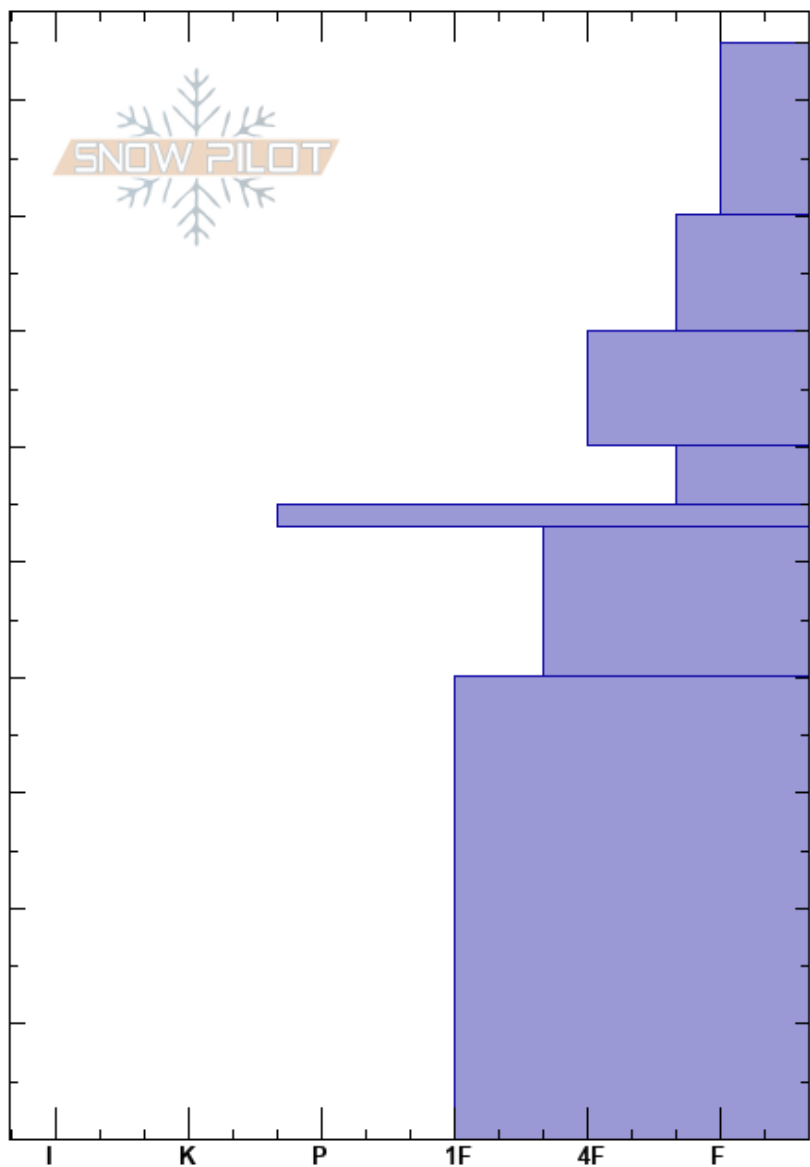

Throne (Upper)  
 Bridger Range  
 MT  
 Elevation: 8300 ft  
 Aspect: 355°  
 Specifics:

Ian Hoyer  
 01/20/2019 - 12:00pm  
 Co-ord: 45.88278N, -110.95250W  
 Slope Angle: 20°  
 Wind Loading:

Stability: Fair Unstable HS:95  
 Air Temperature: 60-55cm:Problematic layer  
 Sky Cover: OVC  
 Precipitation: NO  
 Wind: Calm

Height (cm)	Crystal		Moisture	$\rho$ kg/m <sup>3</sup>	Stability tests & Layer comments
	Form	Size			
95					
90	+				
80	+				
70					
60					
55	•				← ECTP14 @55cm
50	⊖				
40					
30					
20	⊖				
10					
0					