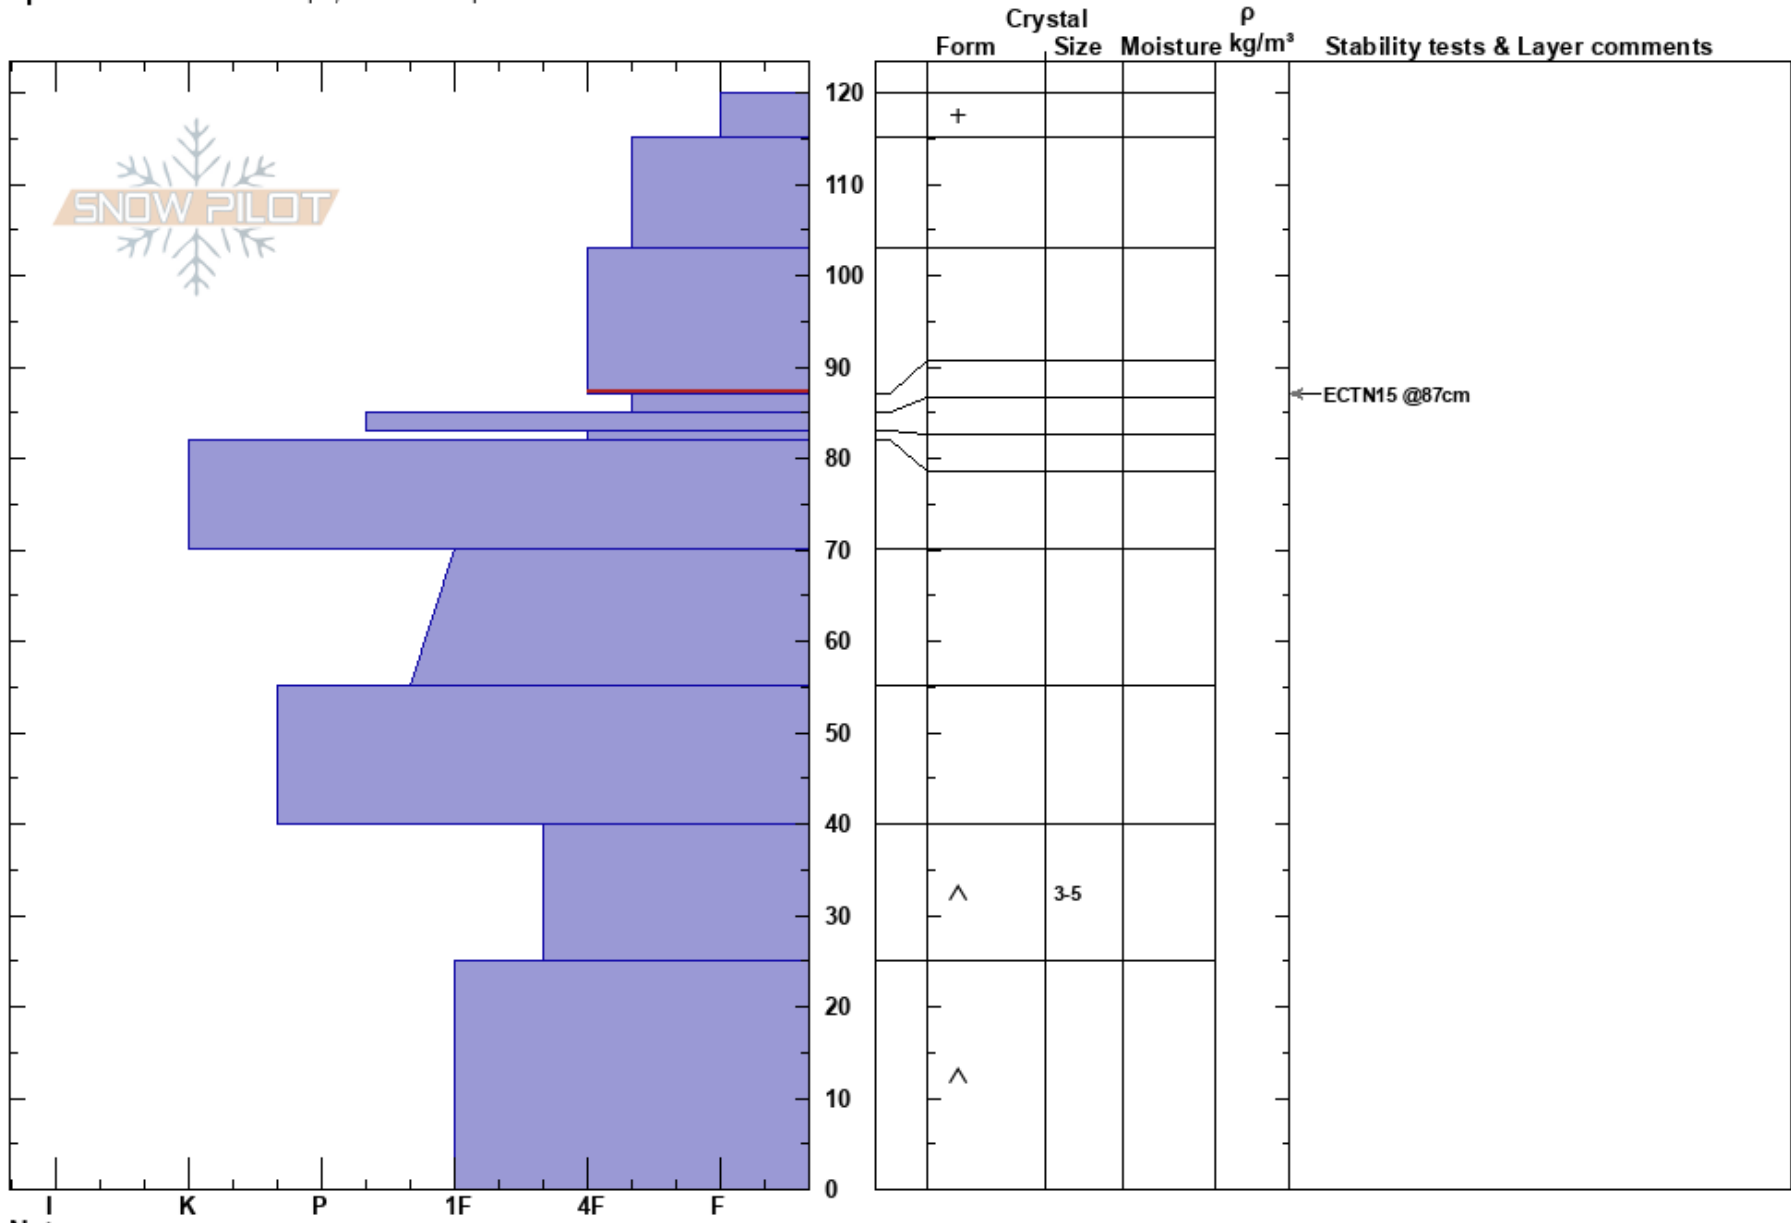

Throne (Lower)  
 Bridger Range  
 MT  
 Elevation: 7850 ft  
 Aspect: 95°

Ian Hoyer  
 01/20/2019 - 11:00am  
 Co-ord: 45.88444N, -110.94860W  
 Slope Angle: 28°  
 Wind Loading:

Stability: Fair Unstable **HS:120**  
 Air Temperature: 103-87cm:Problematic layer  
 Sky Cover: OVC  
 Precipitation: S-1  
 Wind: Calm

Specifics: Ski tracks on slope; We skied slope

Notes: