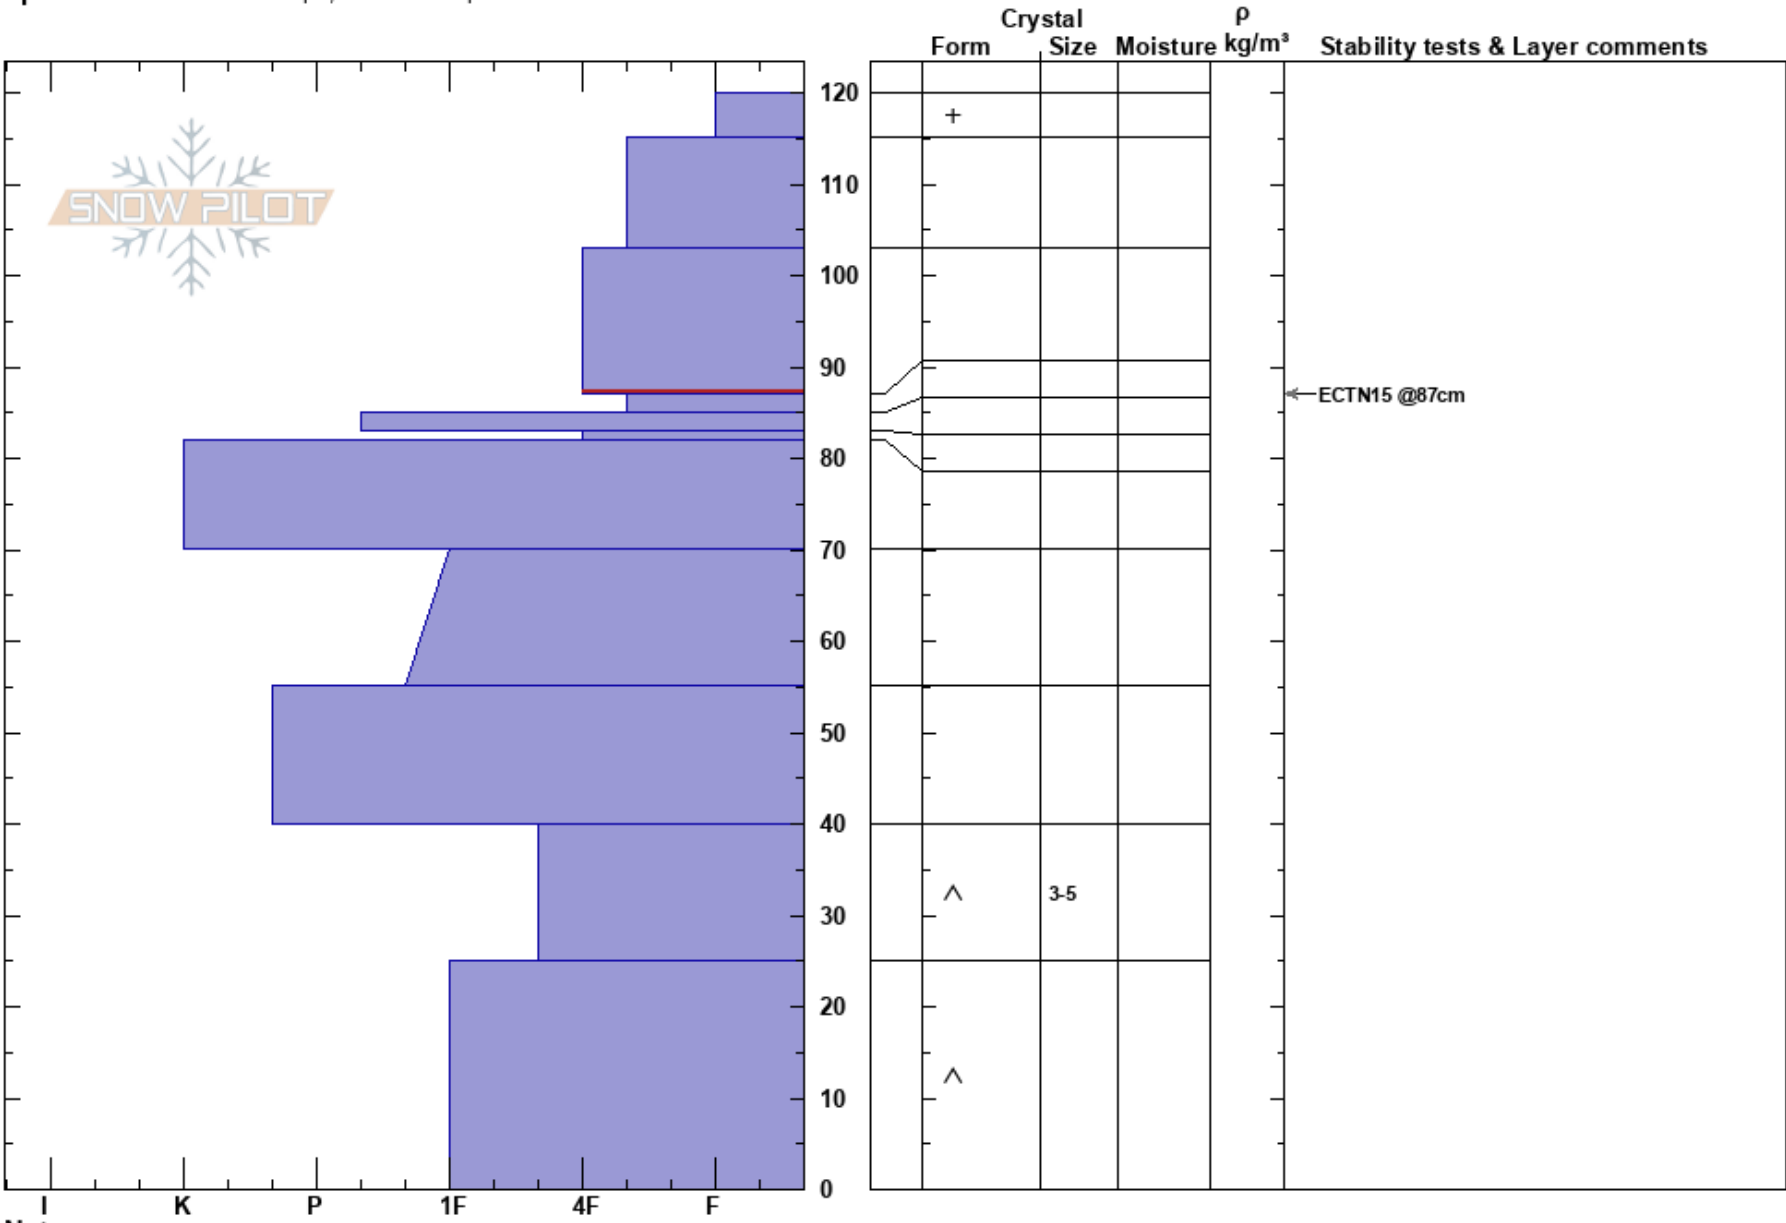

Throne (Lower)
 Bridger Range
 MT
 Elevation: 7850 ft
 Aspect: 95°
 Specifics: Ski tracks on slope; We skied slope

Ian Hoyer
 01/20/2019 - 11:00am
 Co-ord: 45.88444N, -110.94860W
 Slope Angle: 28°
 Wind Loading:

Stability: Fair Unstable HS:120
 Air Temperature: 103-87cm:Problematic layer
 Sky Cover: OVC
 Precipitation: S-1
 Wind: Calm

Notes: