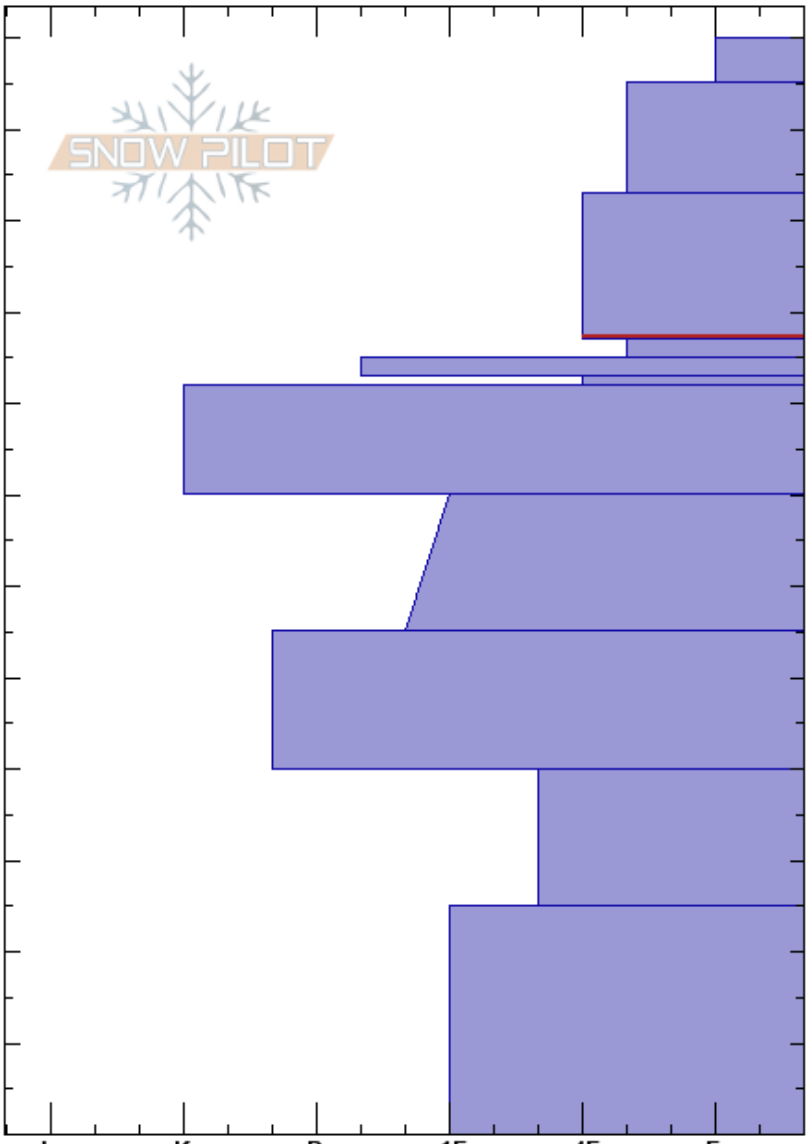

Throne (Lower)
 Bridger Range
 MT
 Elevation: 7850 ft
 Aspect: 95°
 Specifics: Ski tracks on slope; We skied slope

Ian Hoyer
 01/20/2019 - 11:00am
 Co-ord: 45.88444N, -110.94860W
 Slope Angle: 28°
 Wind Loading:

Stability: Fair Unstable
 Air Temperature:
 Sky Cover: OVC
 Precipitation: S-1
 Wind: Calm

HS:120
 Layer Notes:
 103-87cm:Problematic layer

Crystal Form	Crystal Size	Moisture	ρ kg/m ³	Stability tests & Layer comments
+				
				← ECTN15 @87cm
^	3-5			
^				