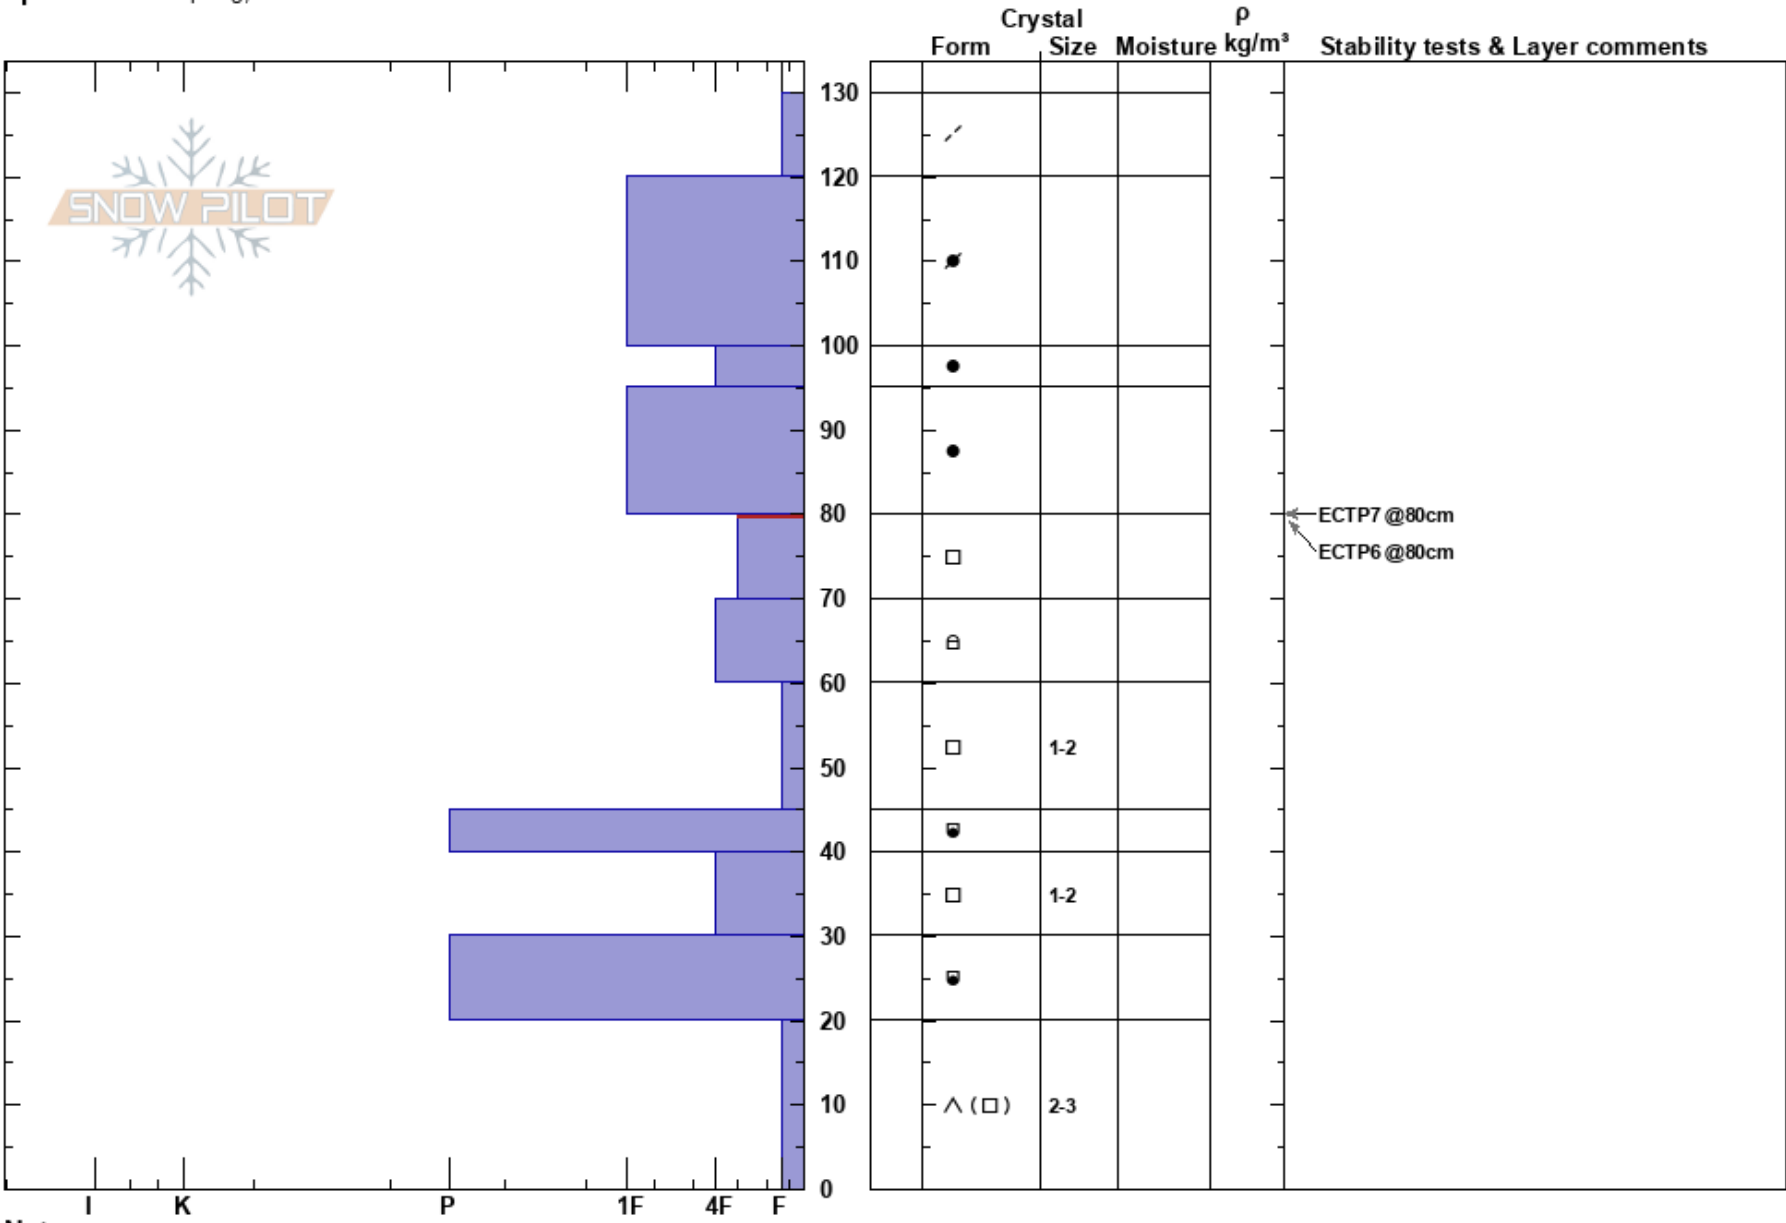

Mt Victoria  
 Vail/Summit County  
 CO  
**Elevation:** 11600 ft  
**Aspect:** 90°  
**Specifics:** Collapsing, localized

Kreston Rohrig  
 01/19/2019 - 12:00pm  
**Co-ord:** 39.55512N, -106.11530W  
**Slope Angle:** 30°  
**Wind Loading:** yes

**Stability:**  
**Air Temperature:**  
**Sky Cover:** BKN  
**Precipitation:** S-1  
**Wind:** W Moderate

**HS:** 130  
**Layer Notes:**  
 80-70cm: Problematic layer

Notes: