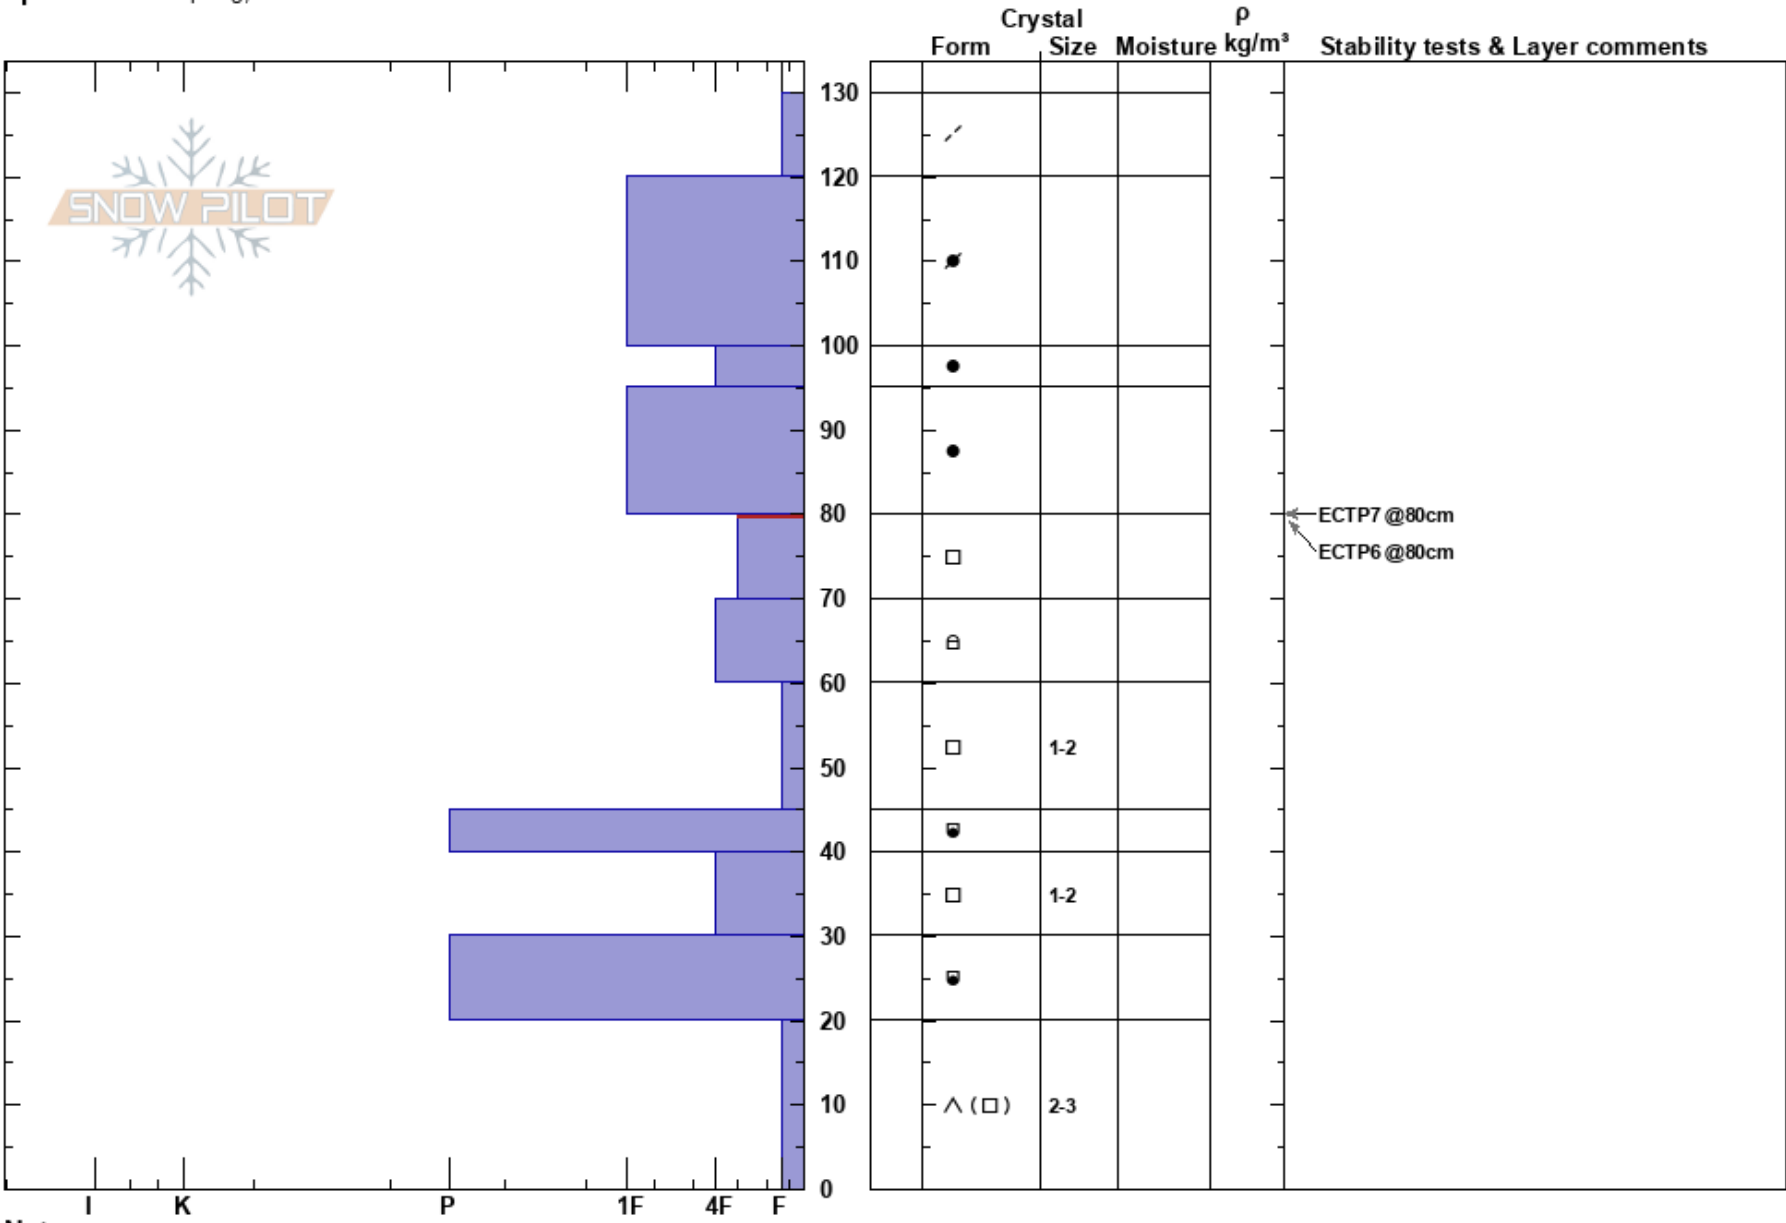

Mt Victoria
 Vail/Summit County
 CO
Elevation: 11600 ft
Aspect: 90°
Specifics: Collapsing, localizer

Kreston Rohrig
 01/19/2019 - 12:00pm
Co-ord: 39.55512N, -106.11530W
Slope Angle: 30°
Wind Loading: yes

Stability:
Air Temperature:
Sky Cover: BKN
Precipitation: S-1
Wind: W Moderate

HS: 130
Layer Notes:
 80-70cm: Problematic layer

Notes: