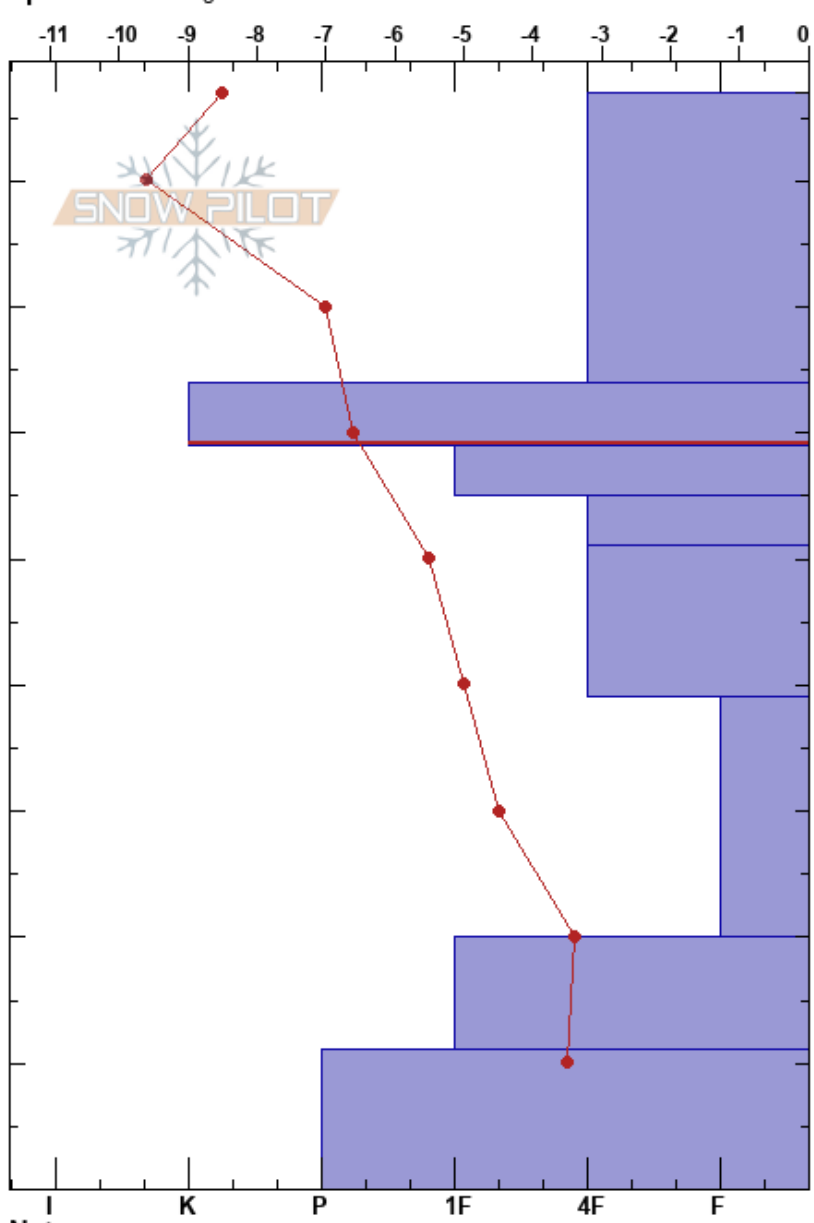

EMR Weather Plot
 Front Range
 CO
 Elevation: 10600 ft
 Aspect: NE
 Specifics: Pit dug in a Ski Area

Zach Ryan
 01/08/2019 - 12:00pm
 Co-ord: 39.94190N, -105.60900W
 Slope Angle: 16°
 Wind Loading: previous

Stability:
 Air Temperature: -5°C
 Sky Cover: FEW
 Precipitation: NO
 Wind: SW Light Breeze

HS:87
 PF:38 64-59cm:Problematic layer

Form	Crystal		ρ kg/m ³	Stability tests & Layer comments
	Size	Moisture		
•	0.5			
⊖	1			
⊖	1.5			← CT21, Q1 @59cm ← CT16, Q1 @59cm ← ECTN22 @59cm
□	1.5			
□	1.5			
□	2.5			
^	4			
^	4			