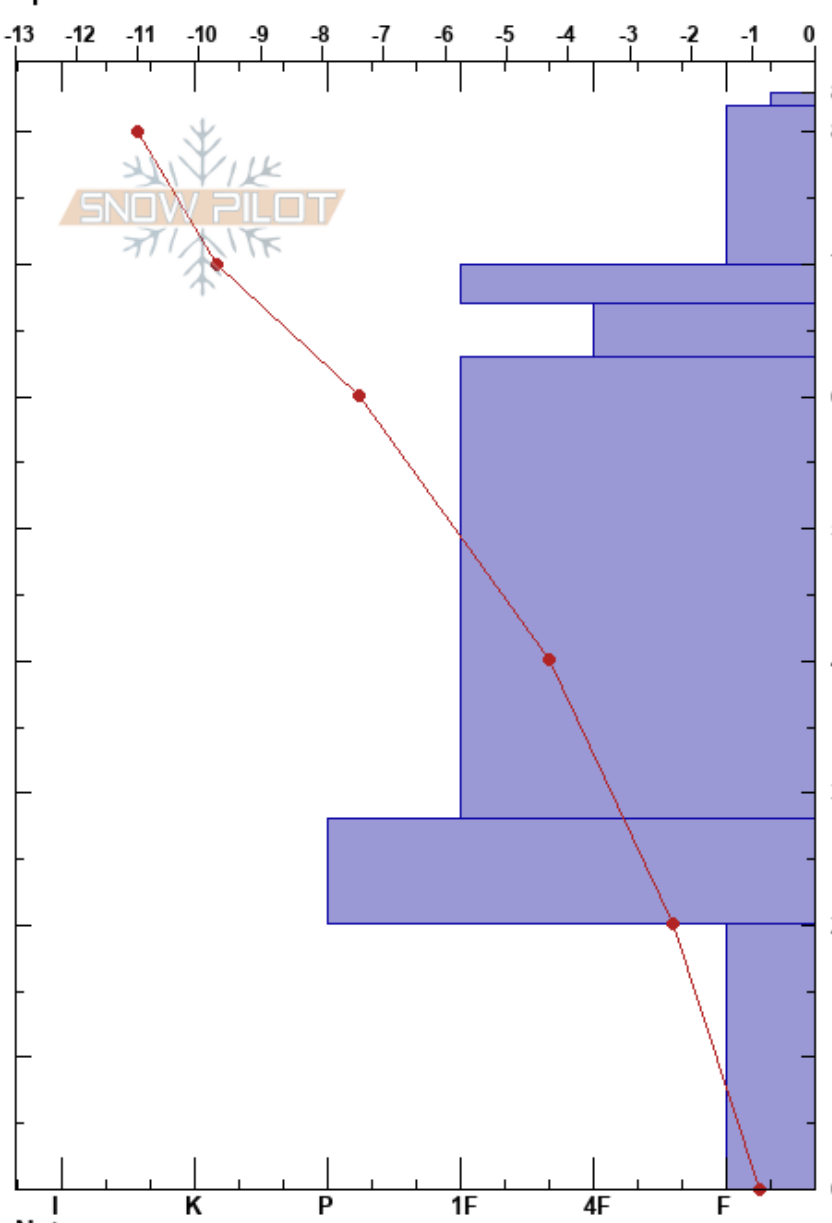

HP-Independence Cr
 Talkeetna Mountains
 AK
 Elevation: 3173 ft
 Aspect: 215°
 Specifics:

Eric Geisler
 01/19/2019 - 3:00pm
 Co-ord: 61.78356N, -149.28046W
 Slope Angle: 32°
 Wind Loading: previous

Stability:
 Air Temperature: -15°C
 Sky Cover: CLR
 Precipitation: NO
 Wind: N Light Breeze

HS:83
 PF:55
 67-63cm: Problematic layer

Form	Crystal Size	Moisture	ρ kg/m ³	Stability tests & Layer comments
V				
∅				
.				← CT9, Q2 @67cm x2
•				← PST100/100 (End) @67cm
∅				
⊙(B)				← PST100/100 (End) @20cm
^				
				← CT14, Q3 @5cm
				← ECTN30 @0cm