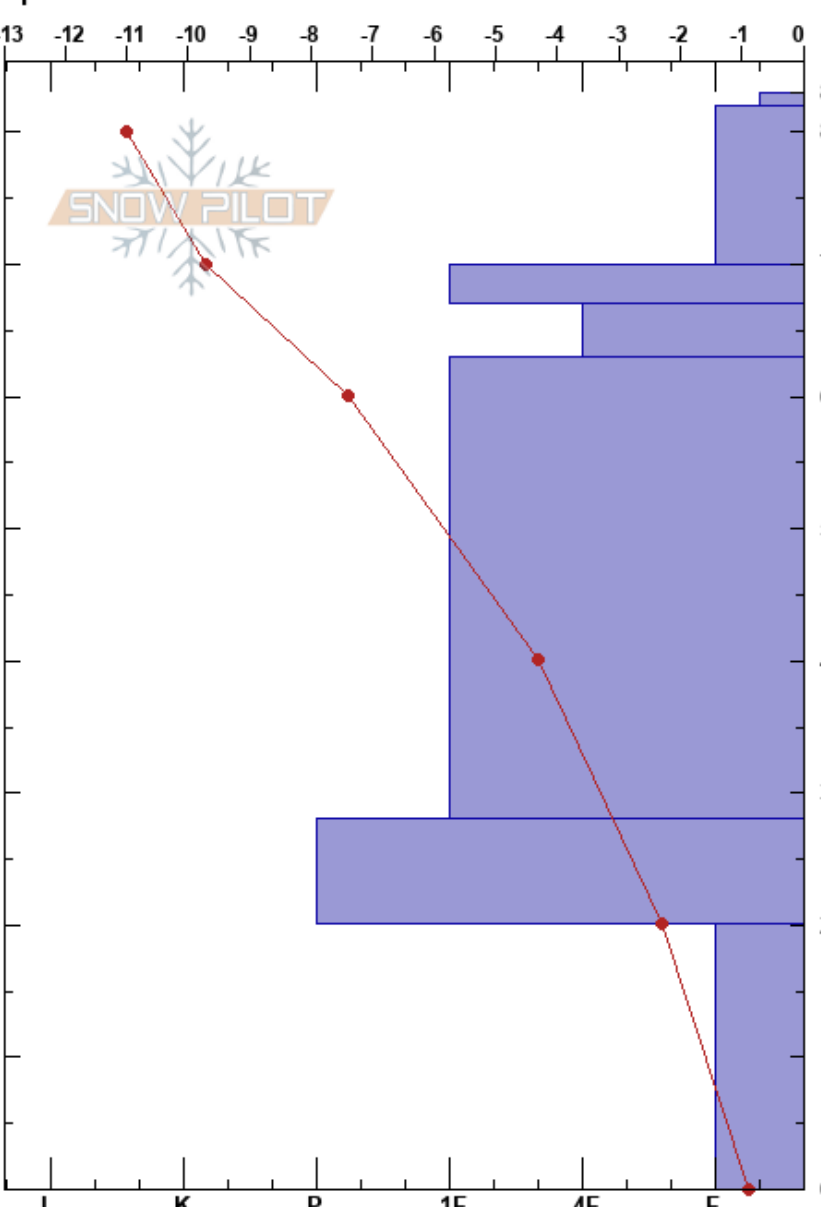

HP-Independence Cr  
 Talkeetna Mountains  
 AK  
 Elevation: 3173 ft  
 Aspect: 215°  
 Specifics:

Eric Geisler  
 01/19/2019 - 3:00pm  
 Co-ord: 61.78356N, -149.28046W  
 Slope Angle: 32°  
 Wind Loading: previous

Stability:  
 Air Temperature: -15°C  
 Sky Cover: CLR  
 Precipitation: NO  
 Wind: N Light Breeze

HS:83  
 PF:55  
 67-63cm:Problematic layer

Form	Crystal Size	Moisture	$\rho$ kg/m <sup>3</sup>	Stability tests & Layer comments
V				
∩				
.				← CT9, Q2 @67cm x2
•				← PST100/100 (End) @67cm
⊖				
⊙(B)				← PST100/100 (End) @20cm
^				← CT14, Q3 @5cm
				← ECTN30 @0cm