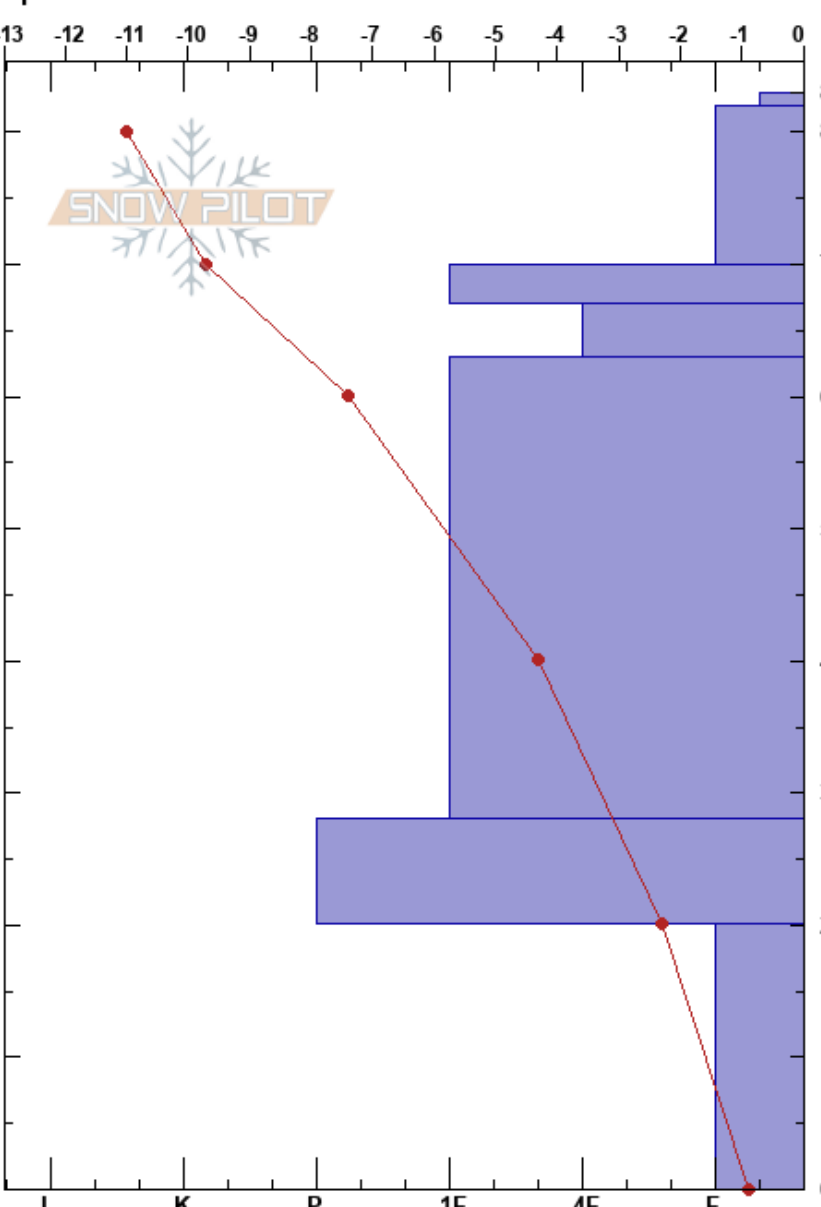

HP-Independence Cr
 Talkeetna Mountains
 AK
 Elevation: 3173 ft
 Aspect: 215°
 Specifics:

Eric Geisler
 01/19/2019 - 3:00pm
 Co-ord: 61.78356N, -149.28046W
 Slope Angle: 32°
 Wind Loading: previous

Stability:
 Air Temperature: -15°C
 Sky Cover: CLR
 Precipitation: NO
 Wind: N Light Breeze

HS:83
 PF:55
 67-63cm: Problematic layer

Form	Crystal Size	Moisture	ρ kg/m ³	Stability tests & Layer comments
∇				
⊠				
.				
•				← CT9, Q2 @67cm x2 ← PST100/100 (End) @67cm
⊞				
⊙(B)				← PST100/100 (End) @20cm
^				
				← CT14, Q3 @5cm ← ECTN30 @0cm