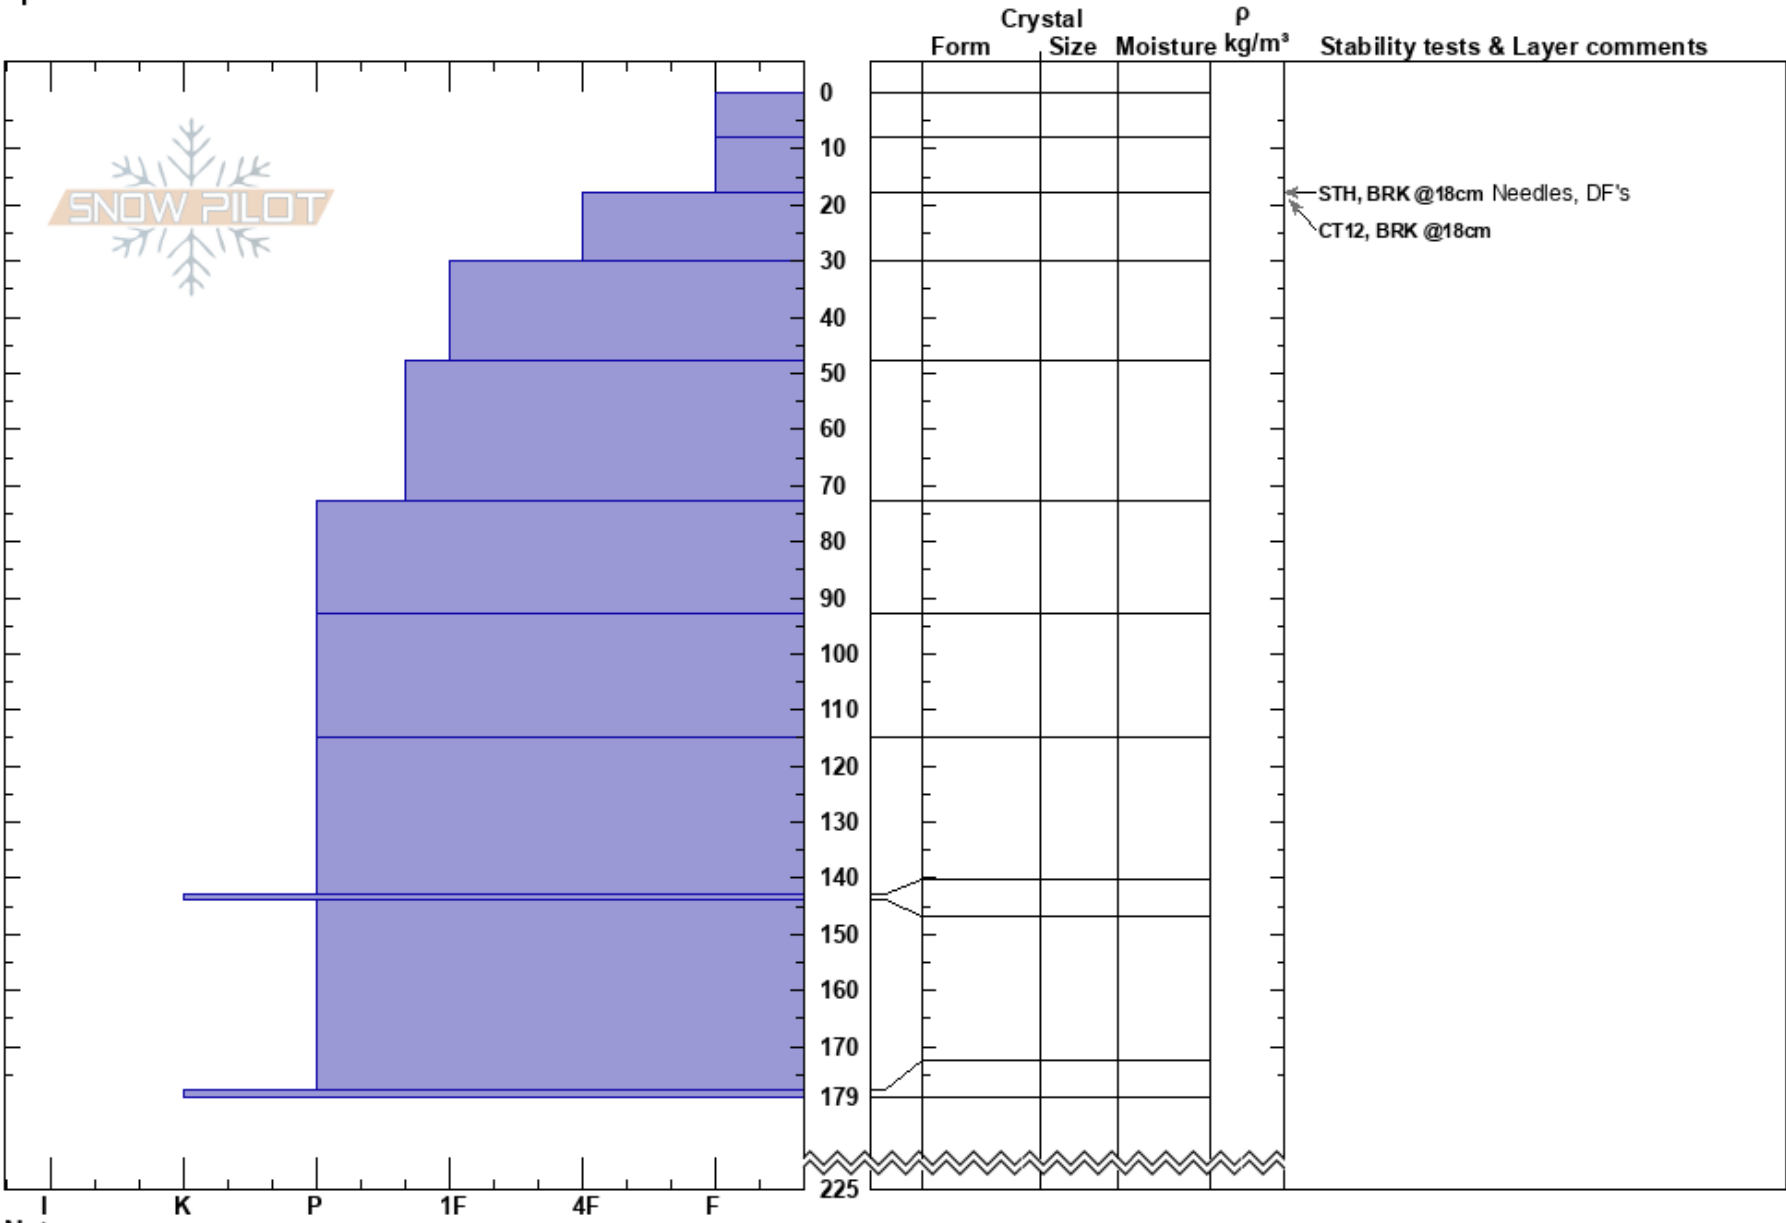

Anarchy TP
Monashee
BC
Elevation: 1555 m
Aspect: E
Specifics:

Kat Dalman
19/01/2019 - 14:05
Co-ord:
Slope Angle: 36°
Wind Loading:

Stability: **HS:225** **Layer Notes:**
Air Temperature: -2.8°C
Sky Cover: BKN
Precipitation: NO
Wind: Calm