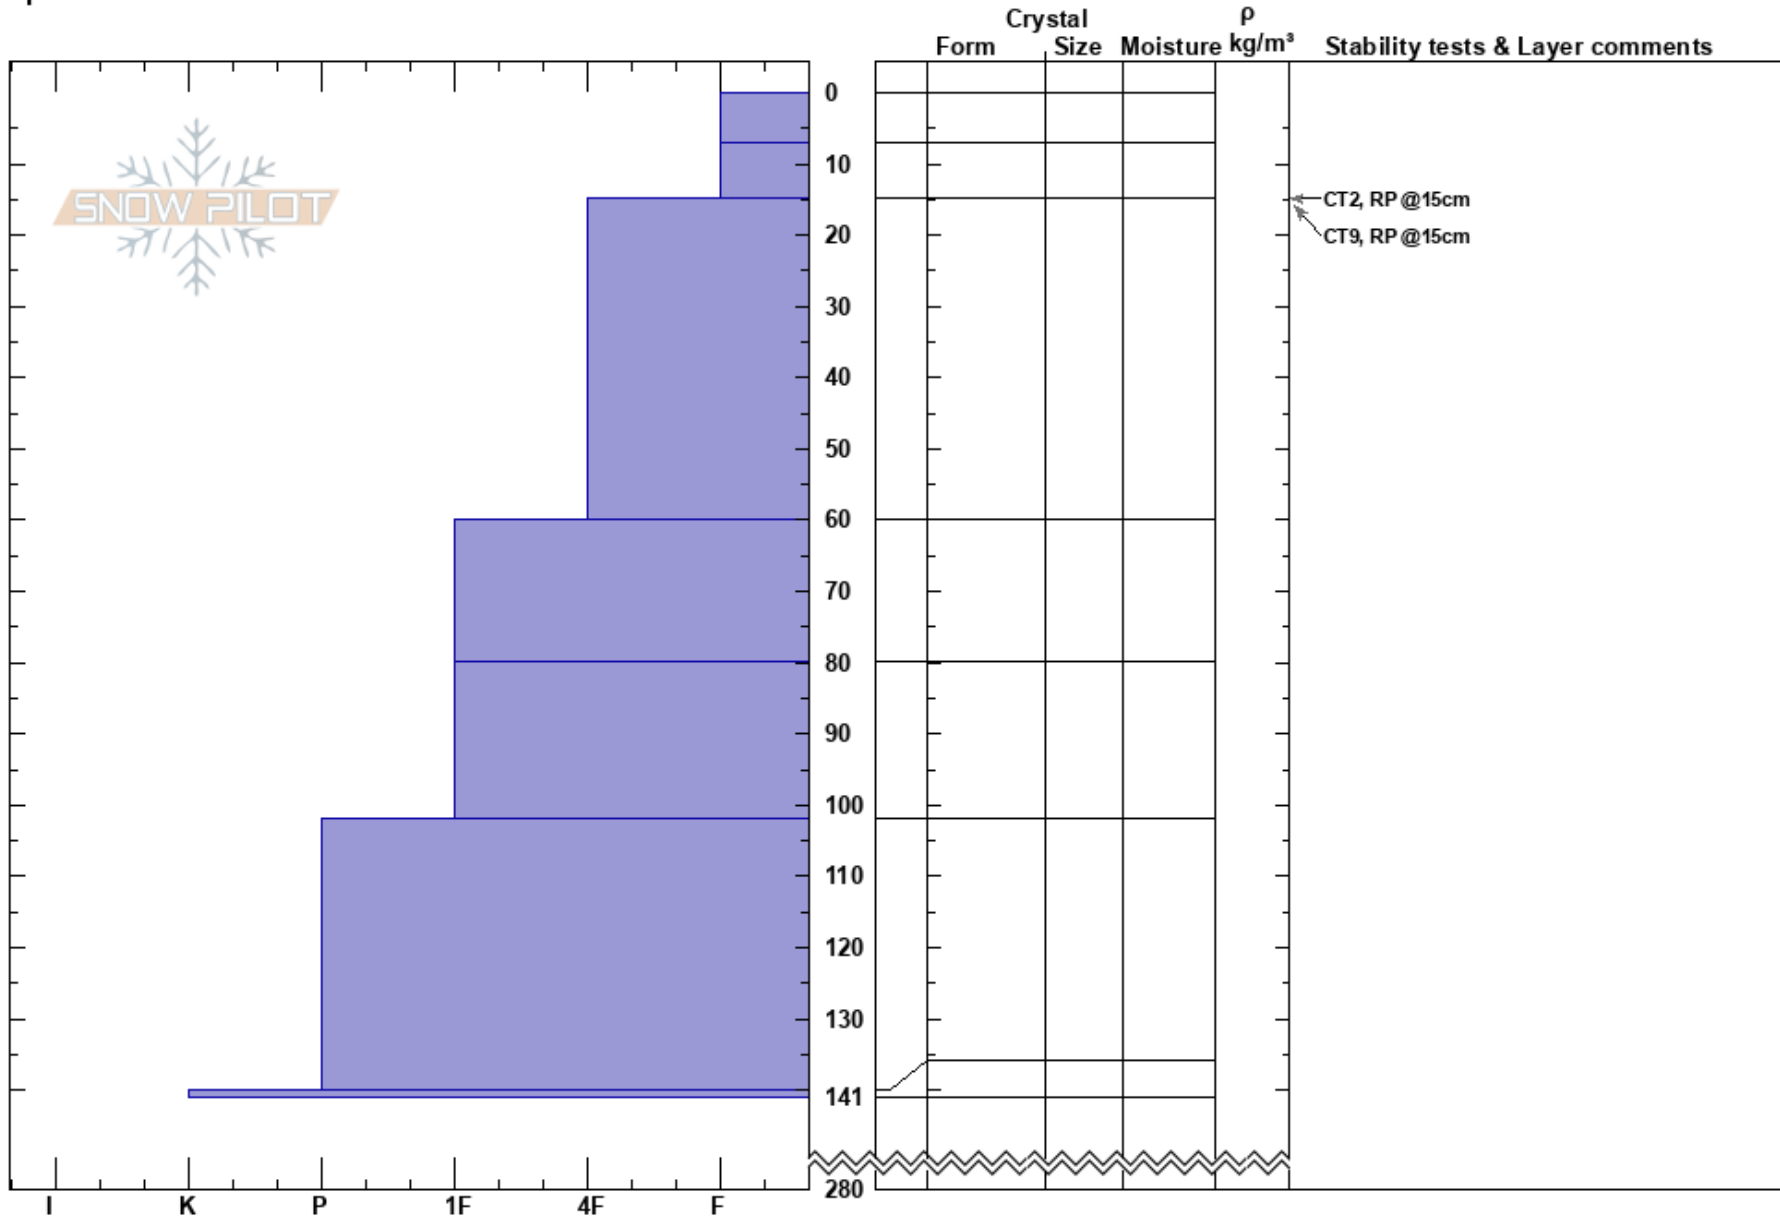

Short Skirt TP  
Monashee  
BC  
Elevation: 1942 m  
Aspect: NE  
Specifics:

Kat Dalman  
19/01/2019 - 11:00  
Co-ord:  
Slope Angle: 32°  
Wind Loading:

Stability:  
Air Temperature: -3.8°C  
Sky Cover: BKN  
Precipitation: NO  
Wind: SW Light Breeze

HS:280

Layer Notes:

Notes: