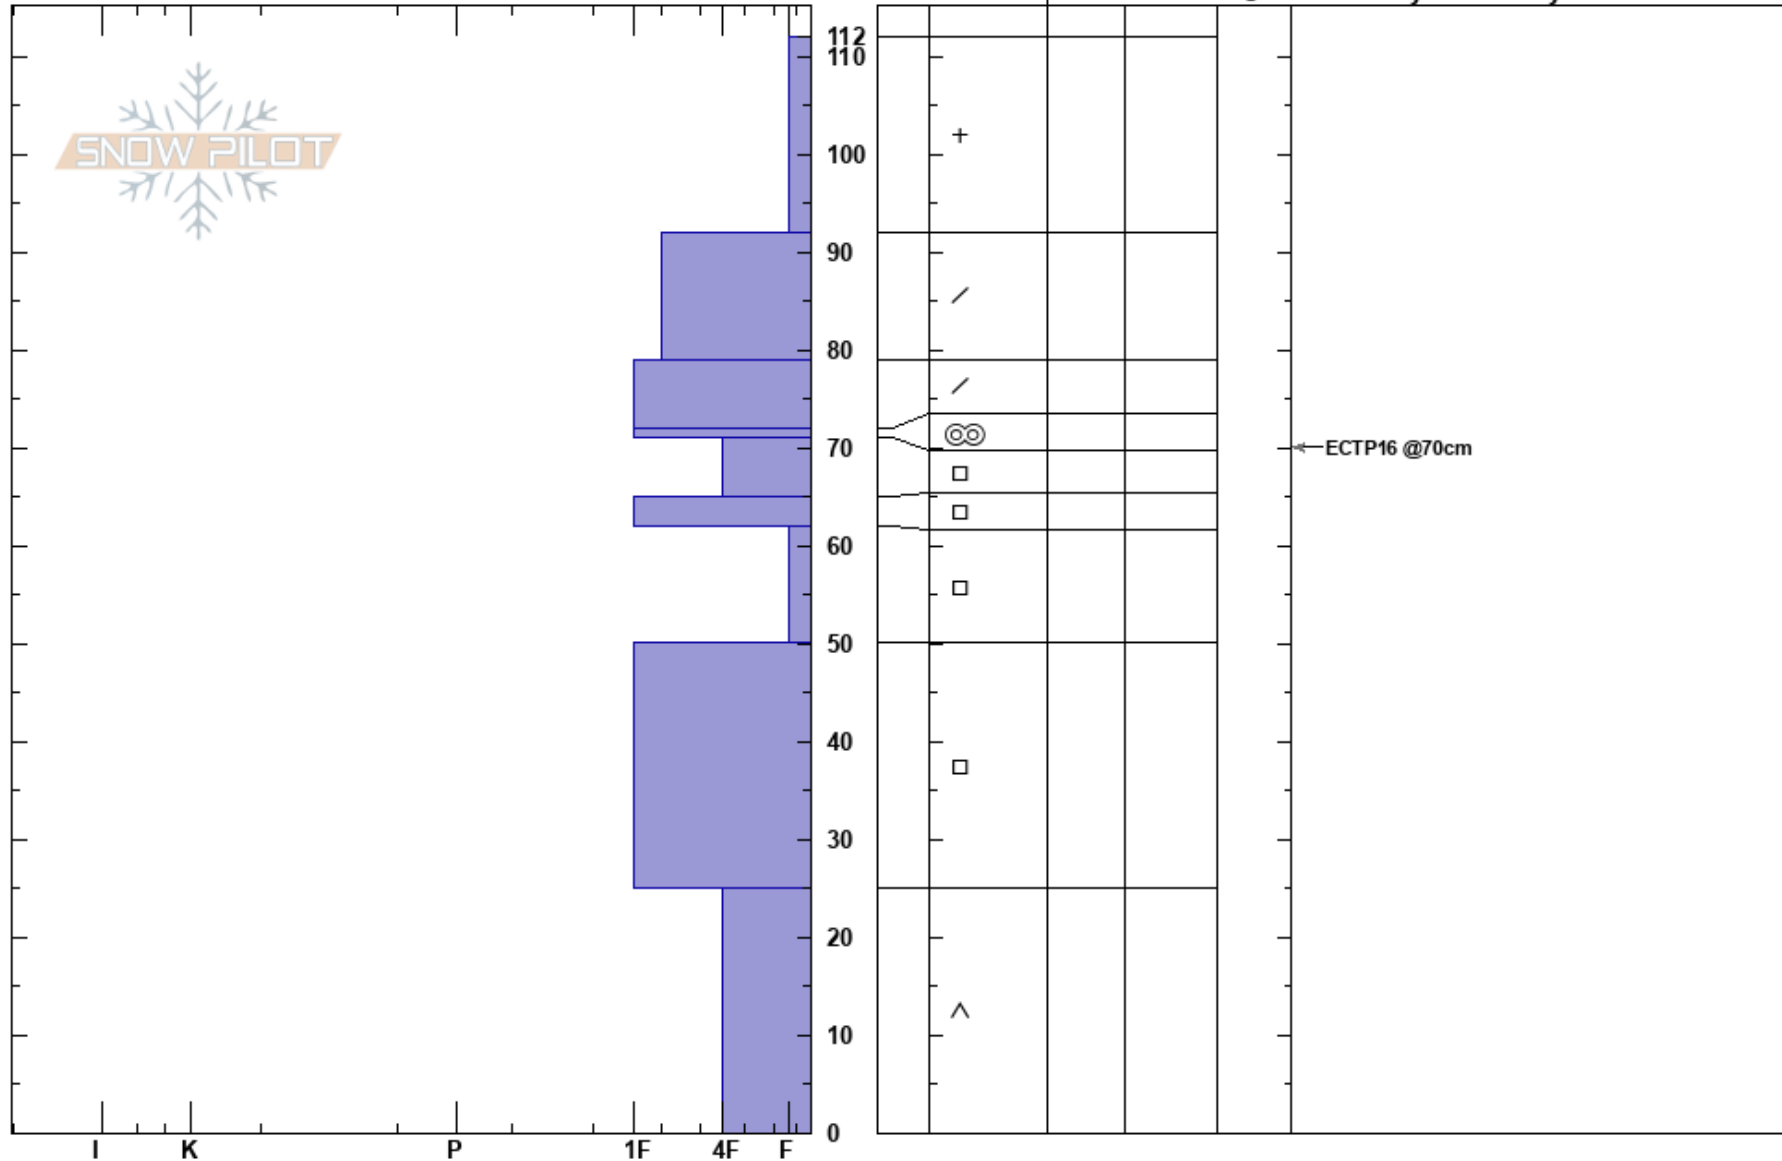

Buckeye
 Sawatch
 CO
 Elevation: 12000 ft
 Aspect: 180°
 Specifics:

Jason Konigsberg
 01/19/2019 - 12:00pm
 Co-ord:
 Slope Angle:
 Wind Loading:

Stability:
 Air Temperature:
 Sky Cover:
 Precipitation:
 Wind:

HS:112

Layer Notes:

Notes:

I K P 1F 4F F