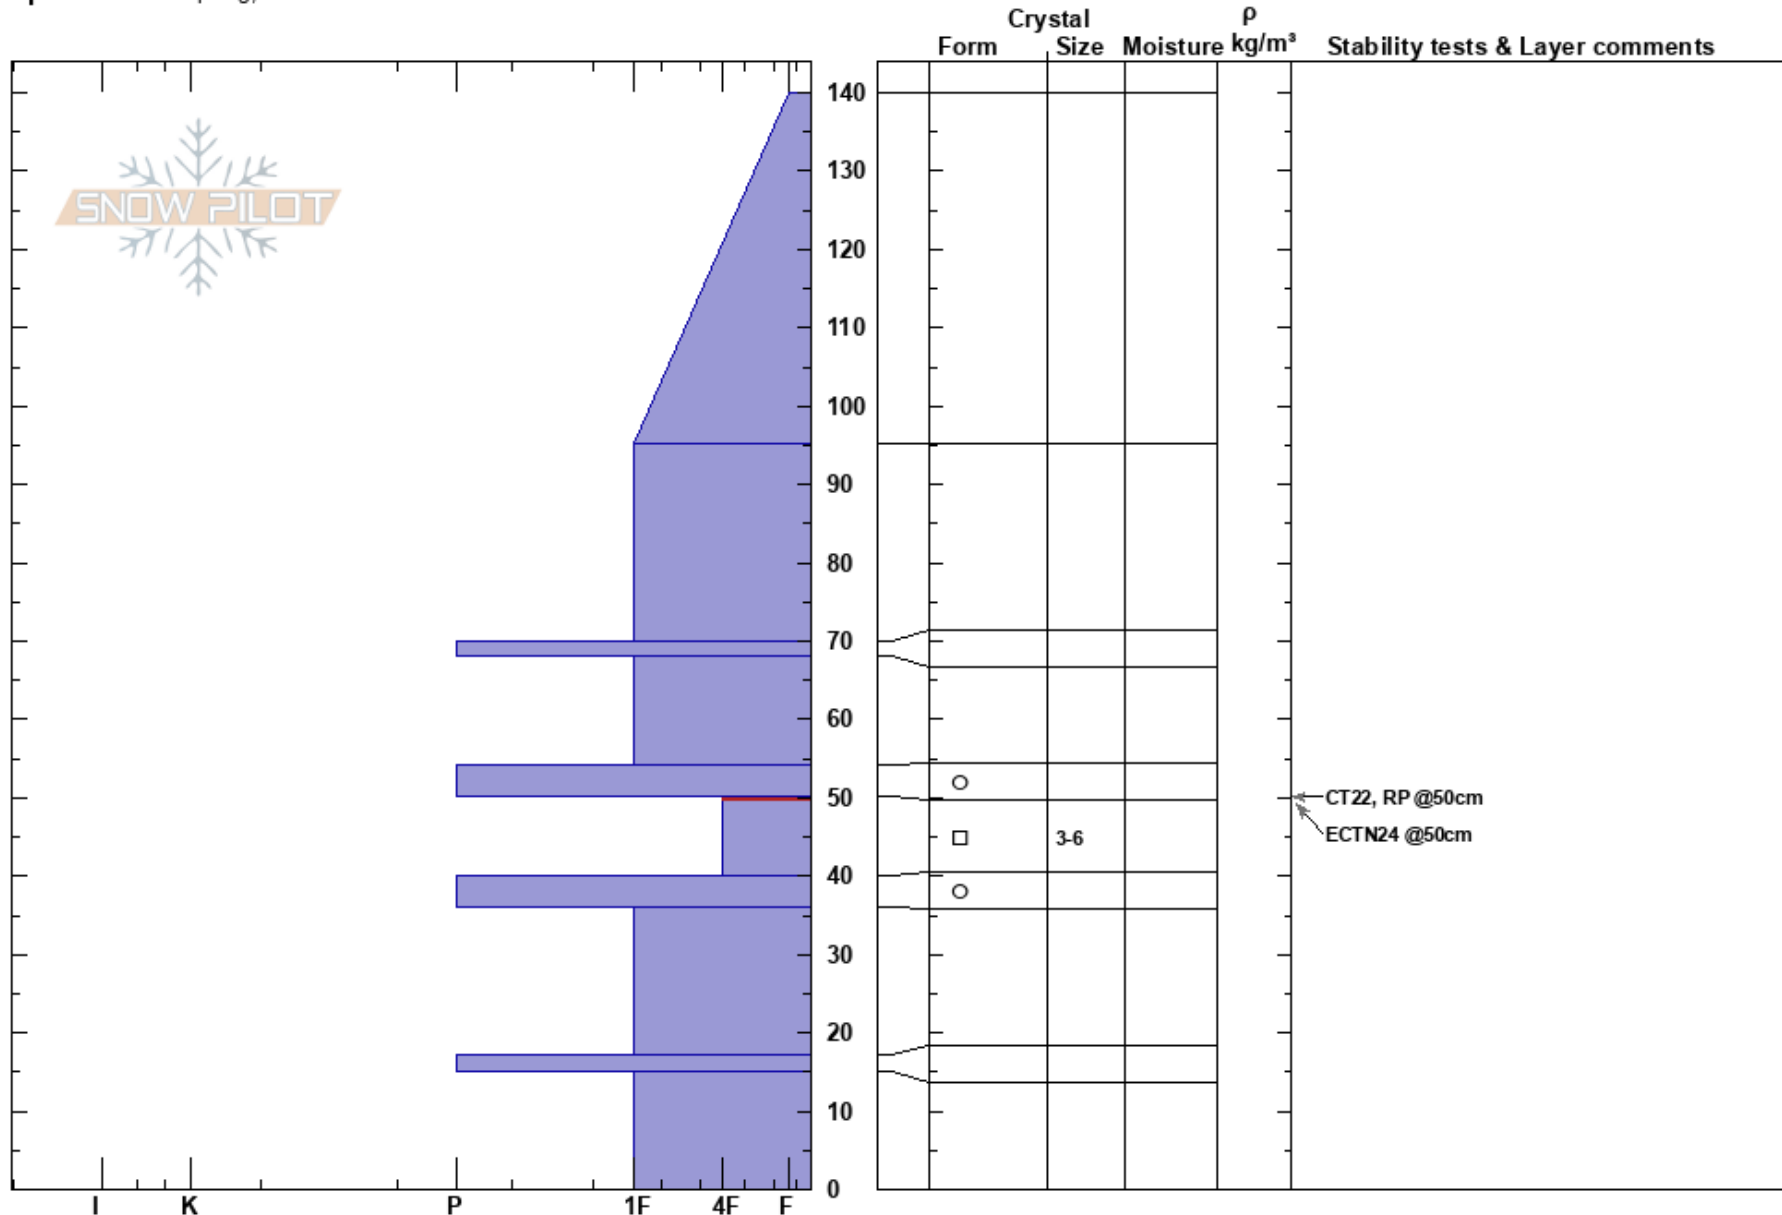

20190119 Asia Bowl
 Central Wasatch
 UT
 Elevation: 9400 ft
 Aspect: S
 Specifics: Collapsing, localizer

Jamie Bernstein
 01/19/2019 - 1:00pm
 Co-ord: 40.62004N, -111.56837W
 Slope Angle: 20°
 Wind Loading: previous

Stability:
 Air Temperature:
 Sky Cover: BKN
 Precipitation: S-1
 Wind: SW Light Breeze

HS:140
 PS: 35 50-40cm:Problematic layer

Notes: Saw some transport with moderate gusting winds about 20 minutes before we dug.