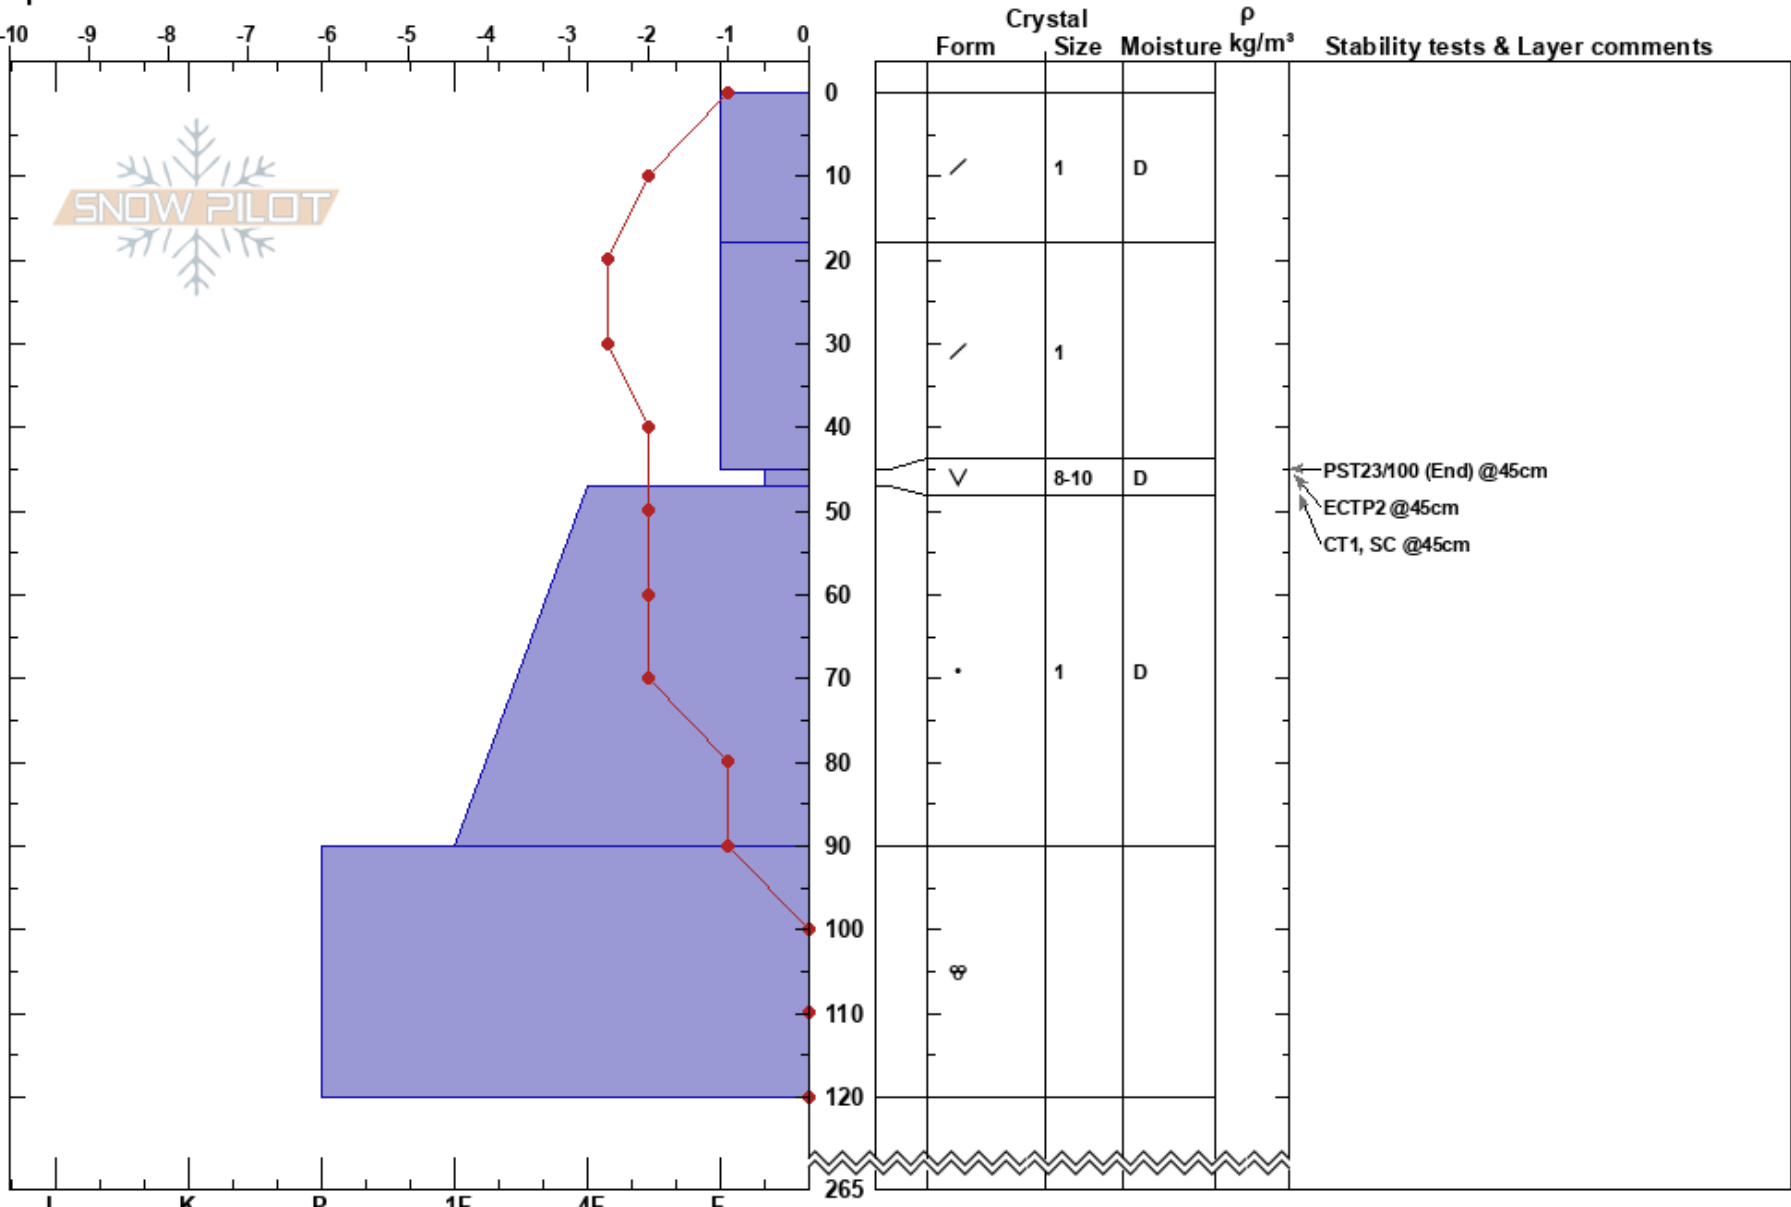

Skyline Ridge
 Stevens Pass
 WA
 Elevation: 5130 ft
 Aspect: NE
 Specifics:

Katie Johnston
 01/19/2019 - 1:25pm
 Co-ord: 10T 643036W 5291107N
 Slope Angle: 17°
 Wind Loading: yes

Stability: **HS:265**
 Air Temperature: -1°C PF:30 45-47cm:Problematic layer
 Sky Cover: OVC
 Precipitation: S-1
 Wind: SW Moderate