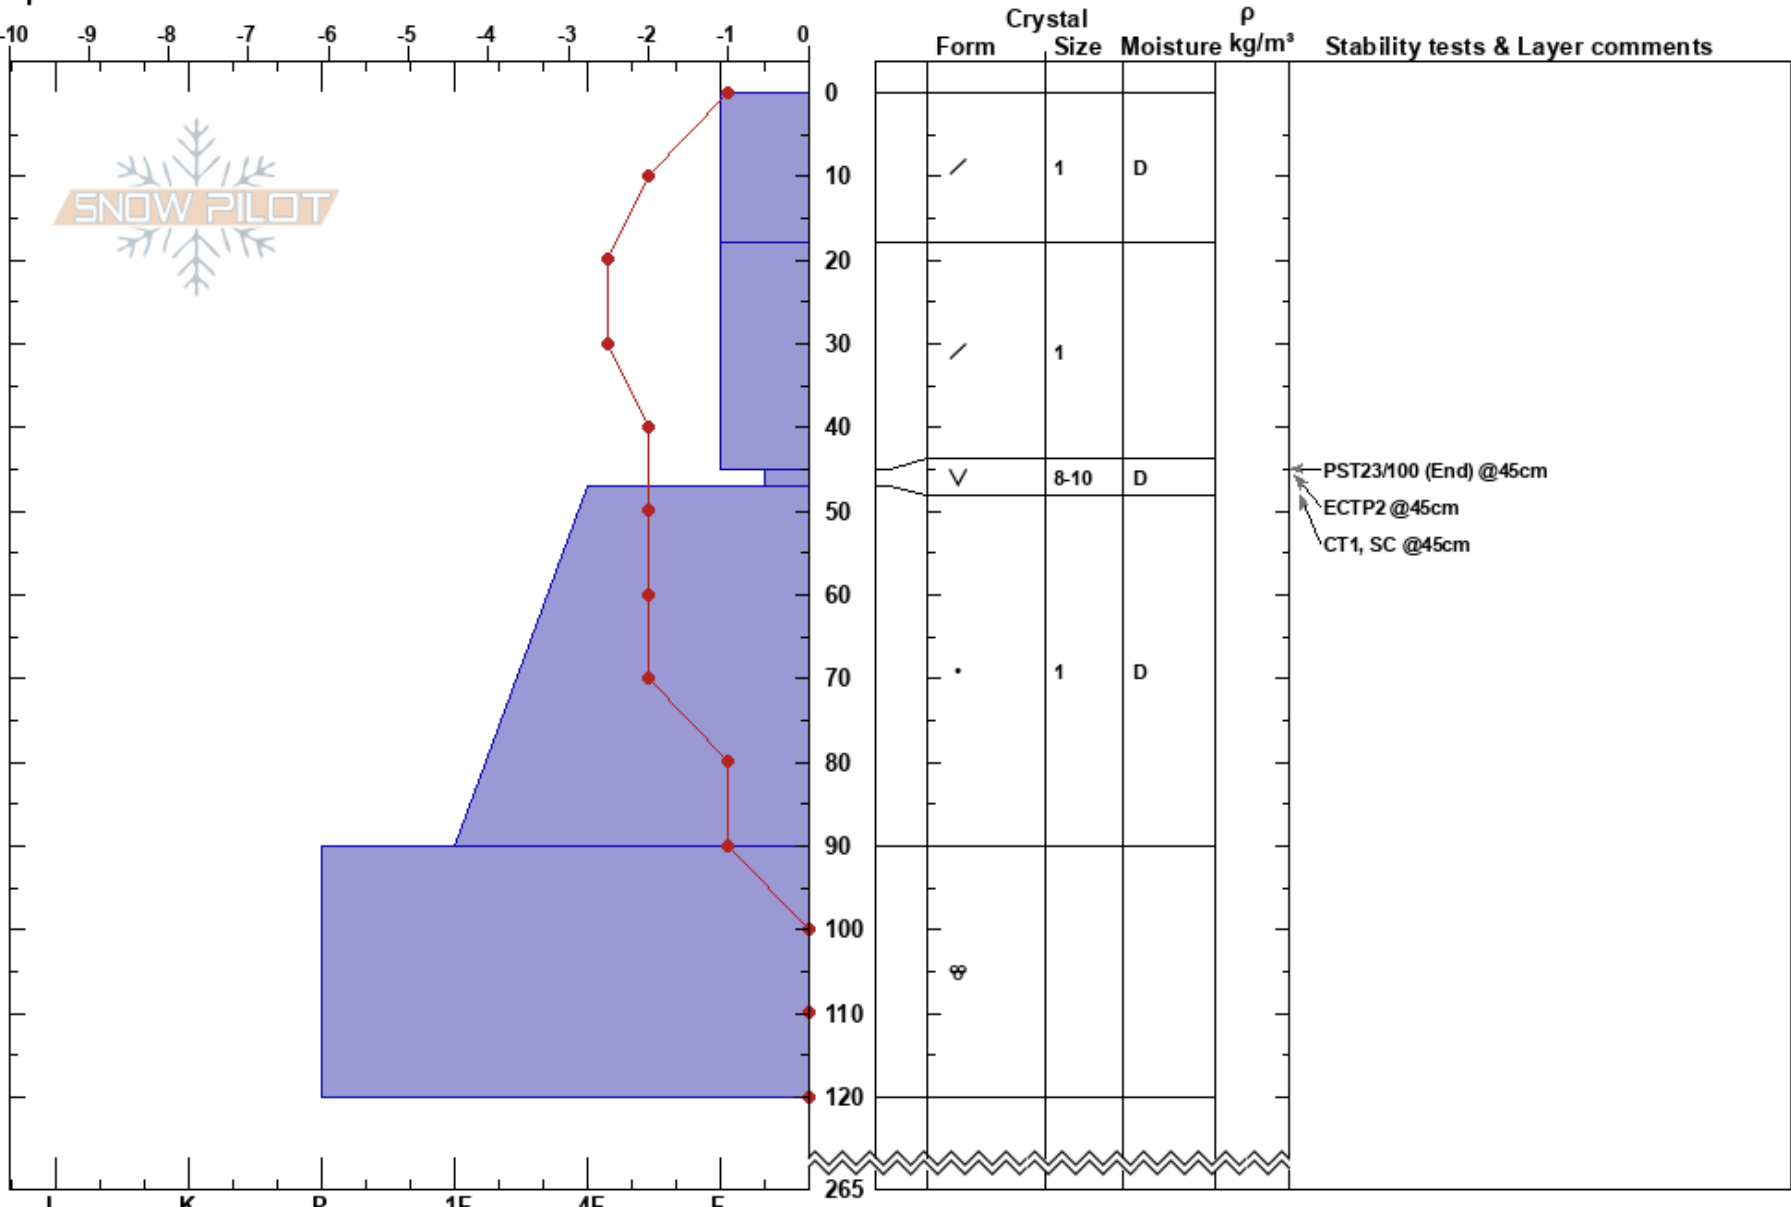

Skyline Ridge  
 Stevens Pass  
 WA  
 Elevation: 5130 ft  
 Aspect: NE  
 Specifics:

Katie Johnston  
 01/19/2019 - 1:25pm  
 Co-ord: 10T 643036W 5291107N  
 Slope Angle: 17°  
 Wind Loading: yes

Stability: **HS:265**  
 Air Temperature: -1°C PF:30 45-47cm:Problematic layer  
 Sky Cover: OVC  
 Precipitation: S-1  
 Wind: SW Moderate