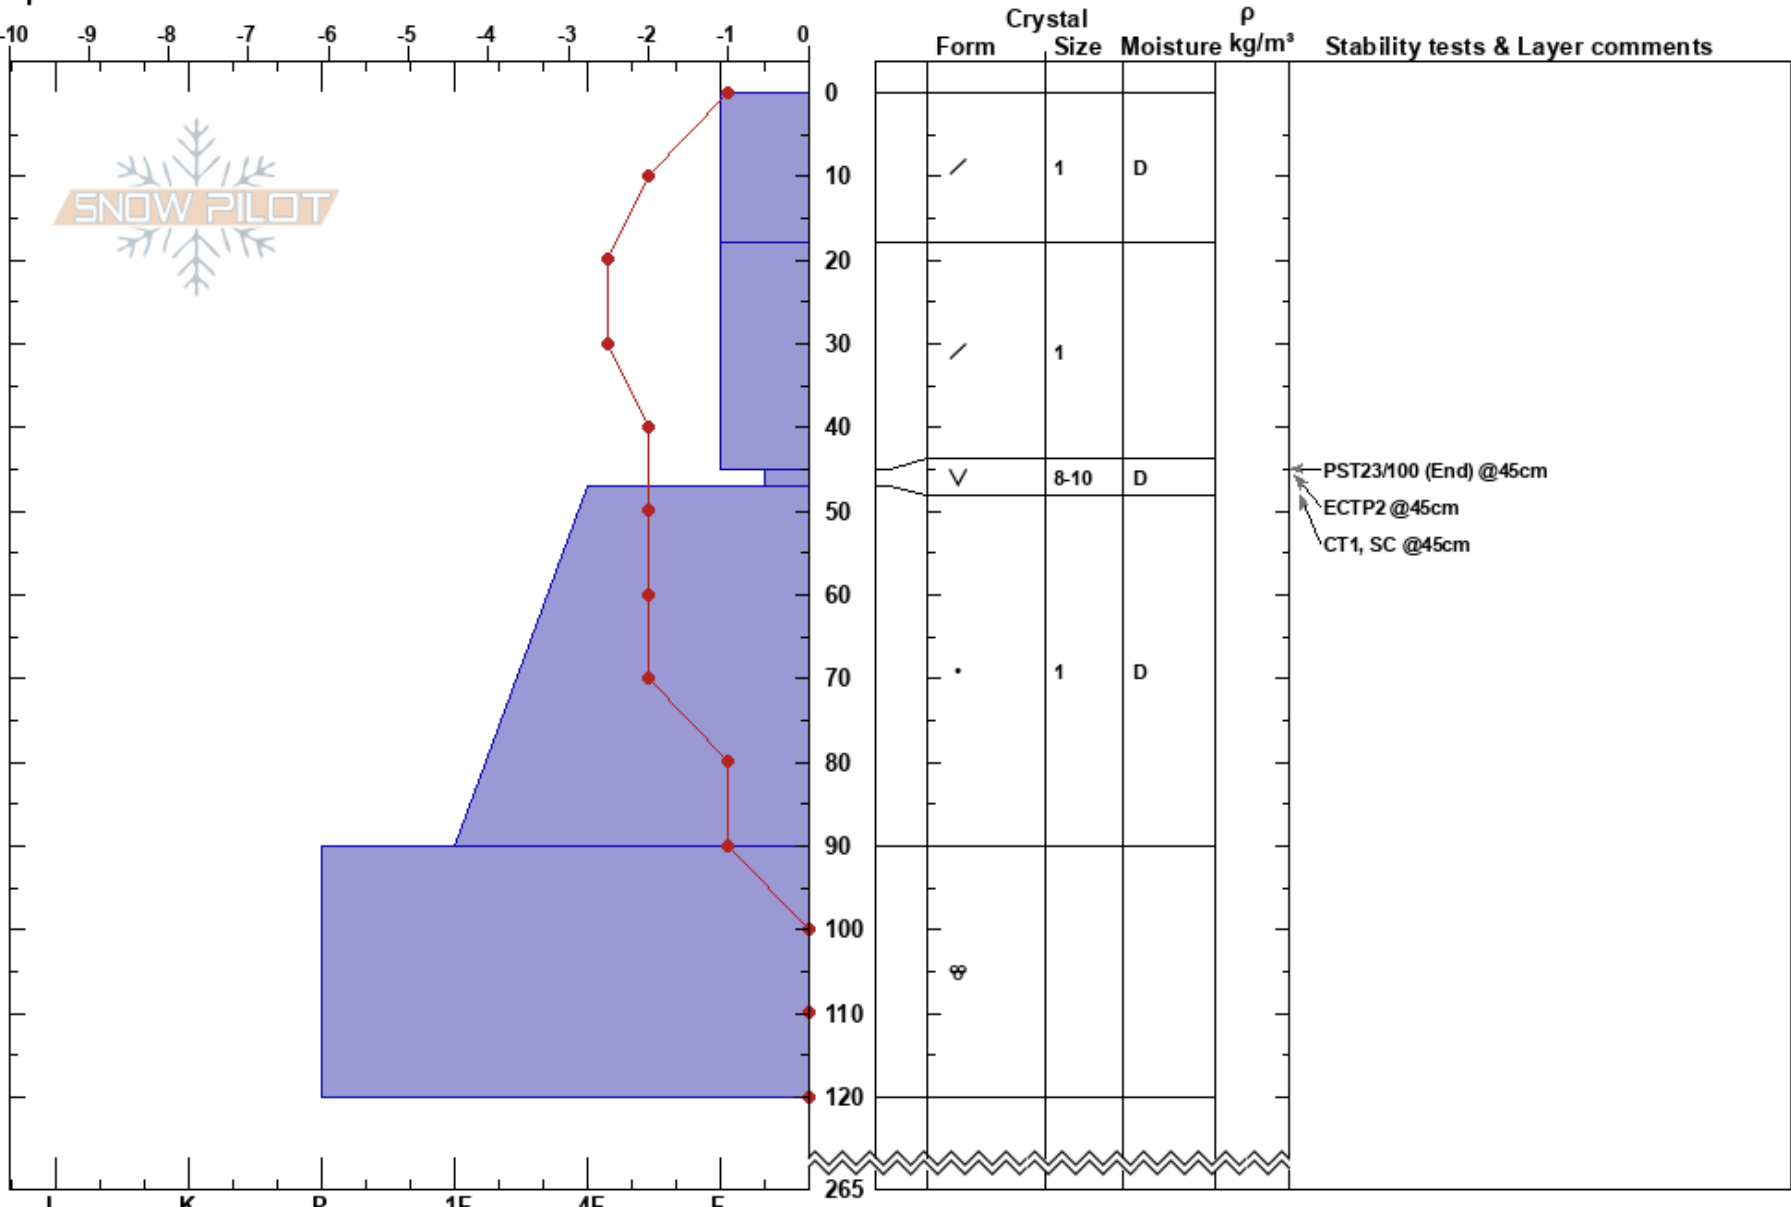

Skyline Ridge
 Stevens Pass
 WA
 Elevation: 5130 ft
 Aspect: NE
 Specifics:

Katie Johnston
 01/19/2019 - 1:25pm
 Co-ord: 10T 643036W 5291107N
 Slope Angle: 17°
 Wind Loading: yes

Stability: HS:265
 Air Temperature: -1°C PF:30 45-47cm:Problematic layer
 Sky Cover: OVC
 Precipitation: S-1
 Wind: SW Moderate