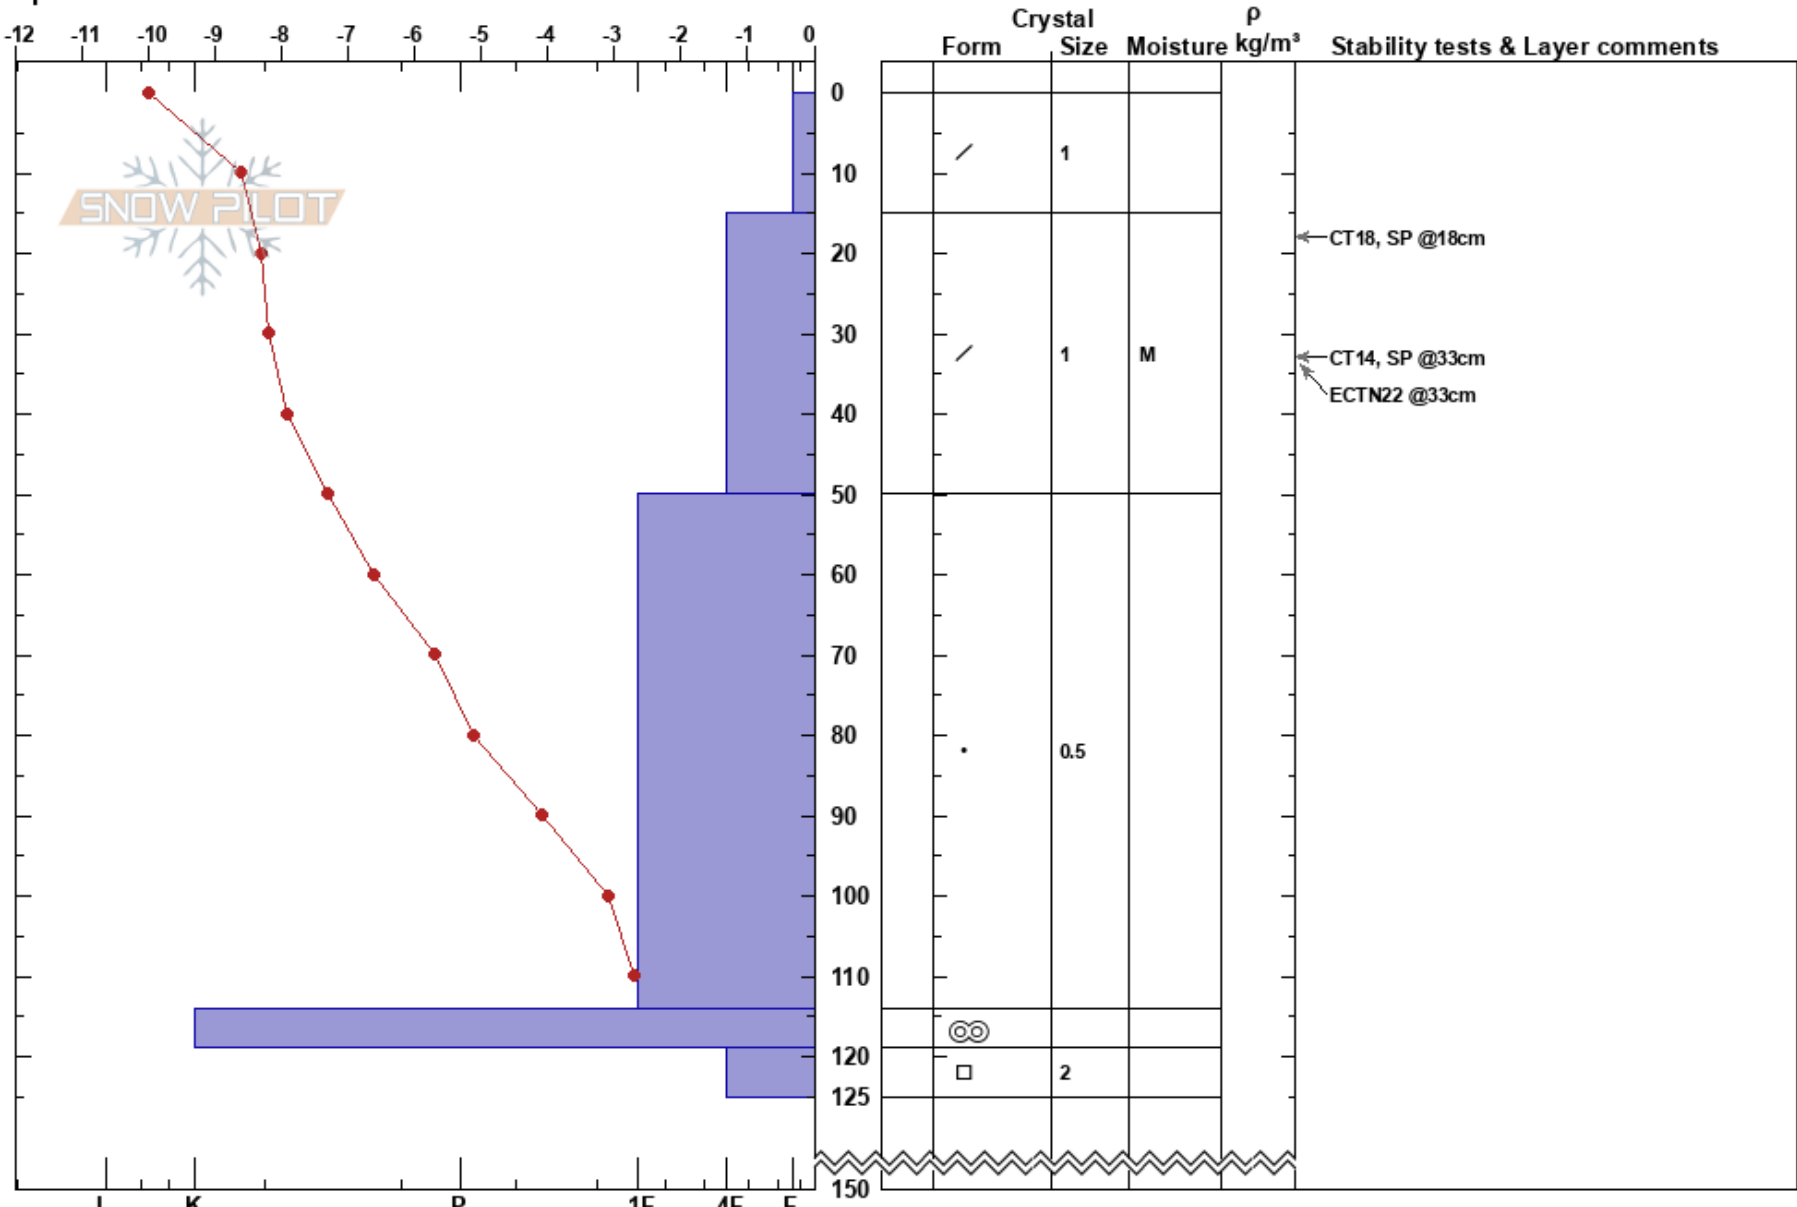

Appelskogen 2  
 Åreskutan  
 Sweden  
 Elevation: 780 m  
 Aspect: E  
 Specifics:

Andreas Lundgren  
 19/01/2019 - 13:00  
 Co-ord:  
 Slope Angle: 22°  
 Wind Loading: yes

Stability:  
 Air Temperature: -8.5°C  
 Sky Cover: SCT  
 Precipitation: S-1  
 Wind: W Light Breeze