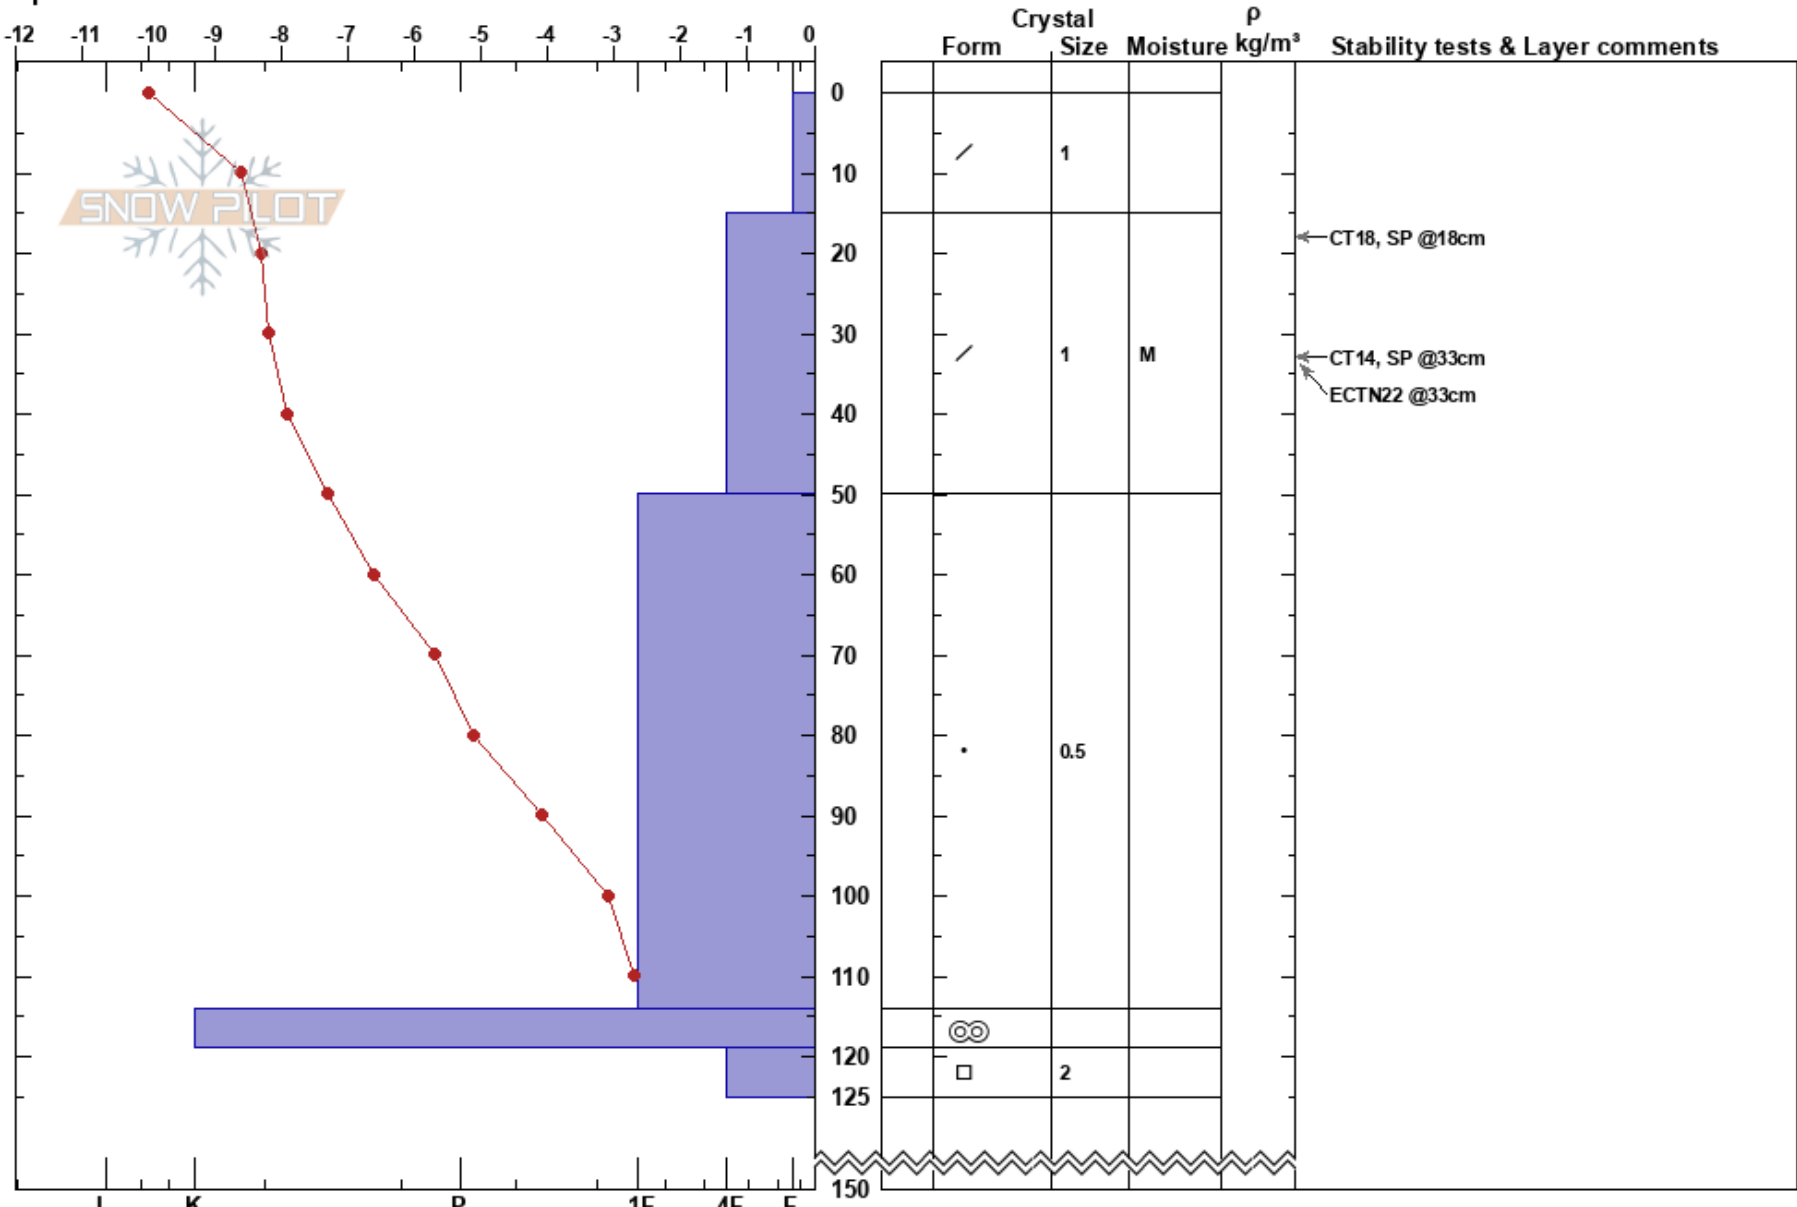

Appelskogen 2
 Åreskutan
 Sweden
 Elevation: 780 m
 Aspect: E
 Specifics:

Andreas Lundgren
 19/01/2019 - 13:00
 Co-ord:
 Slope Angle: 22°
 Wind Loading: yes

Stability:
 Air Temperature: -8.5°C
 Sky Cover: SCT
 Precipitation: S-1
 Wind: W Light Breeze