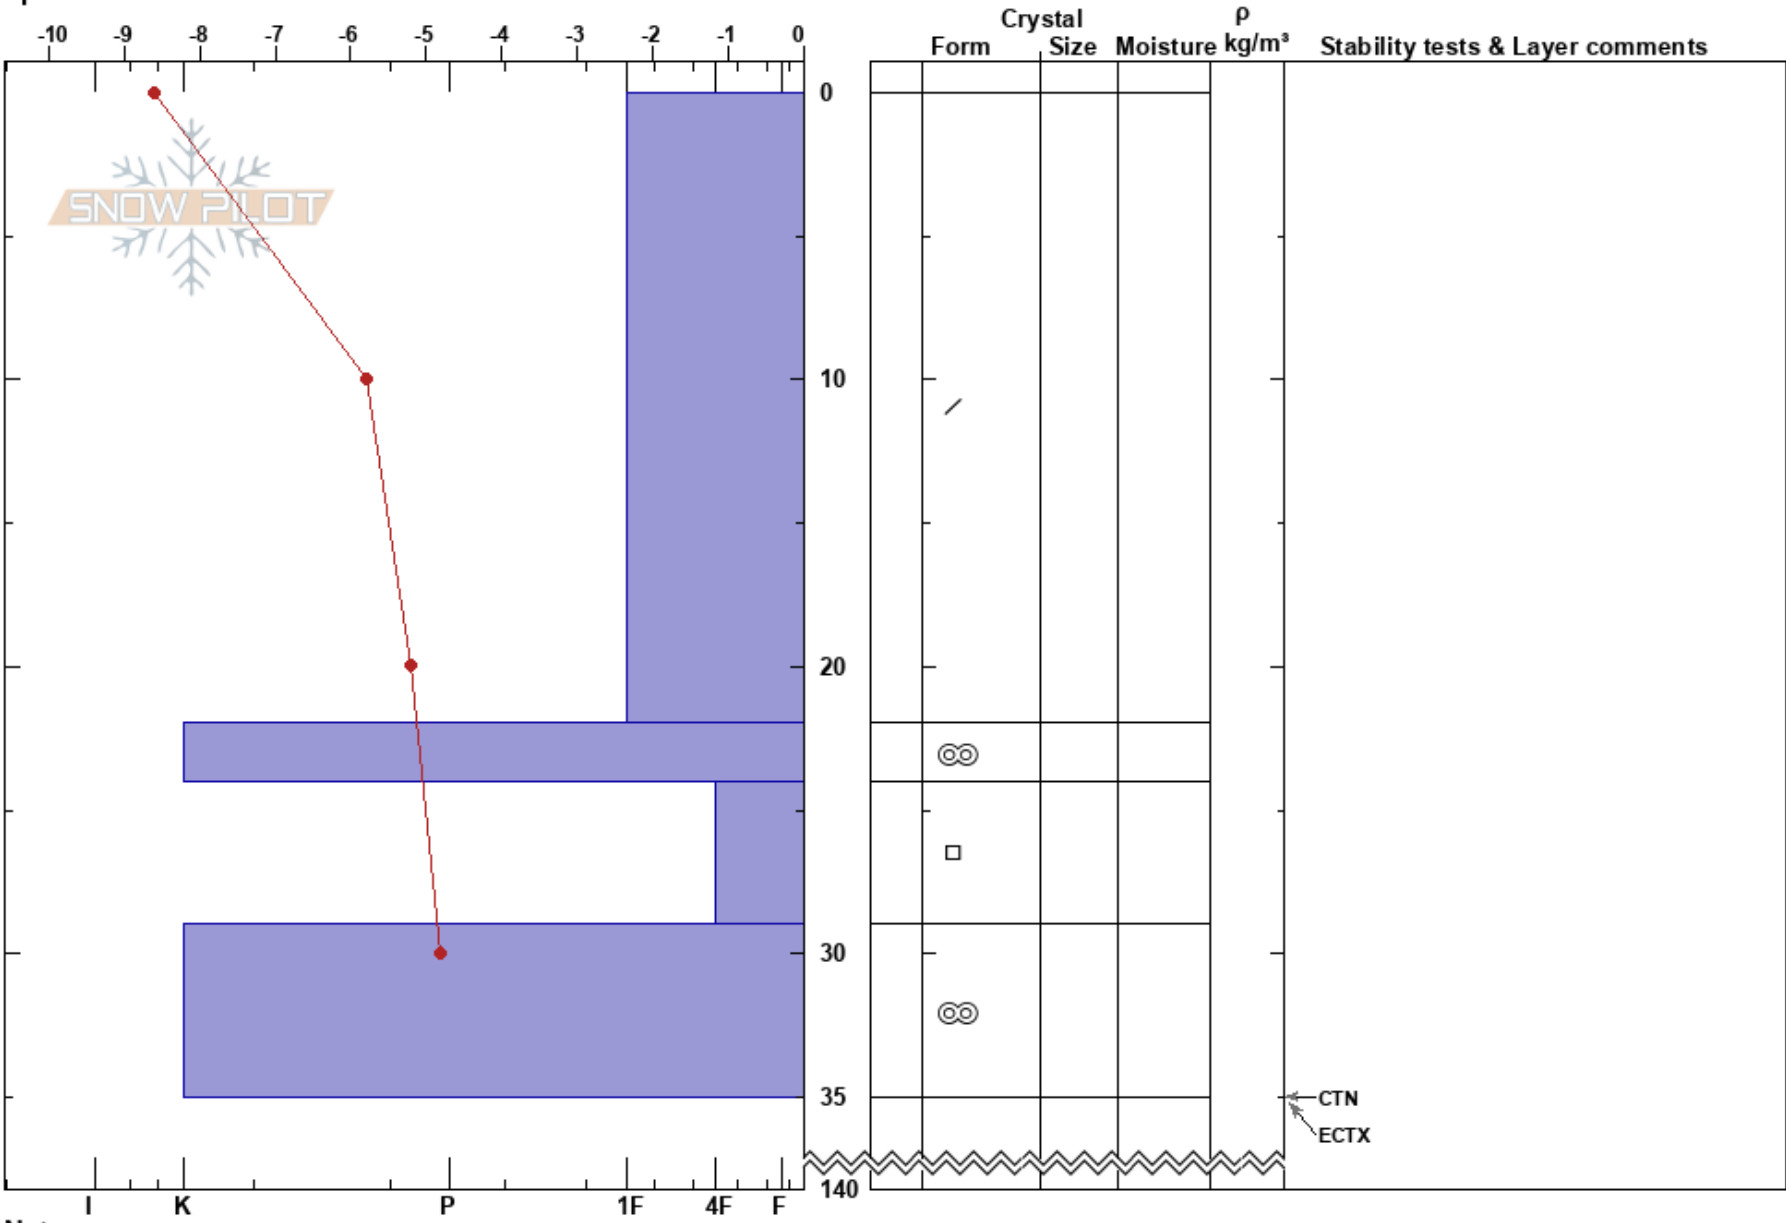

Appelskogen 1  
 Åreskutan  
 Sweden  
 Elevation: 840 m  
 Aspect: E  
 Specifics:

Andreas Lundgren  
 19/01/2019 - 11:30  
 Co-ord:  
 Slope Angle: 24°  
 Wind Loading: yes

Stability:  
 Air Temperature: -8.4°C  
 Sky Cover: BKN  
 Precipitation: S-1  
 Wind: NW Moderate

HS:140 Layer Notes:

Notes: