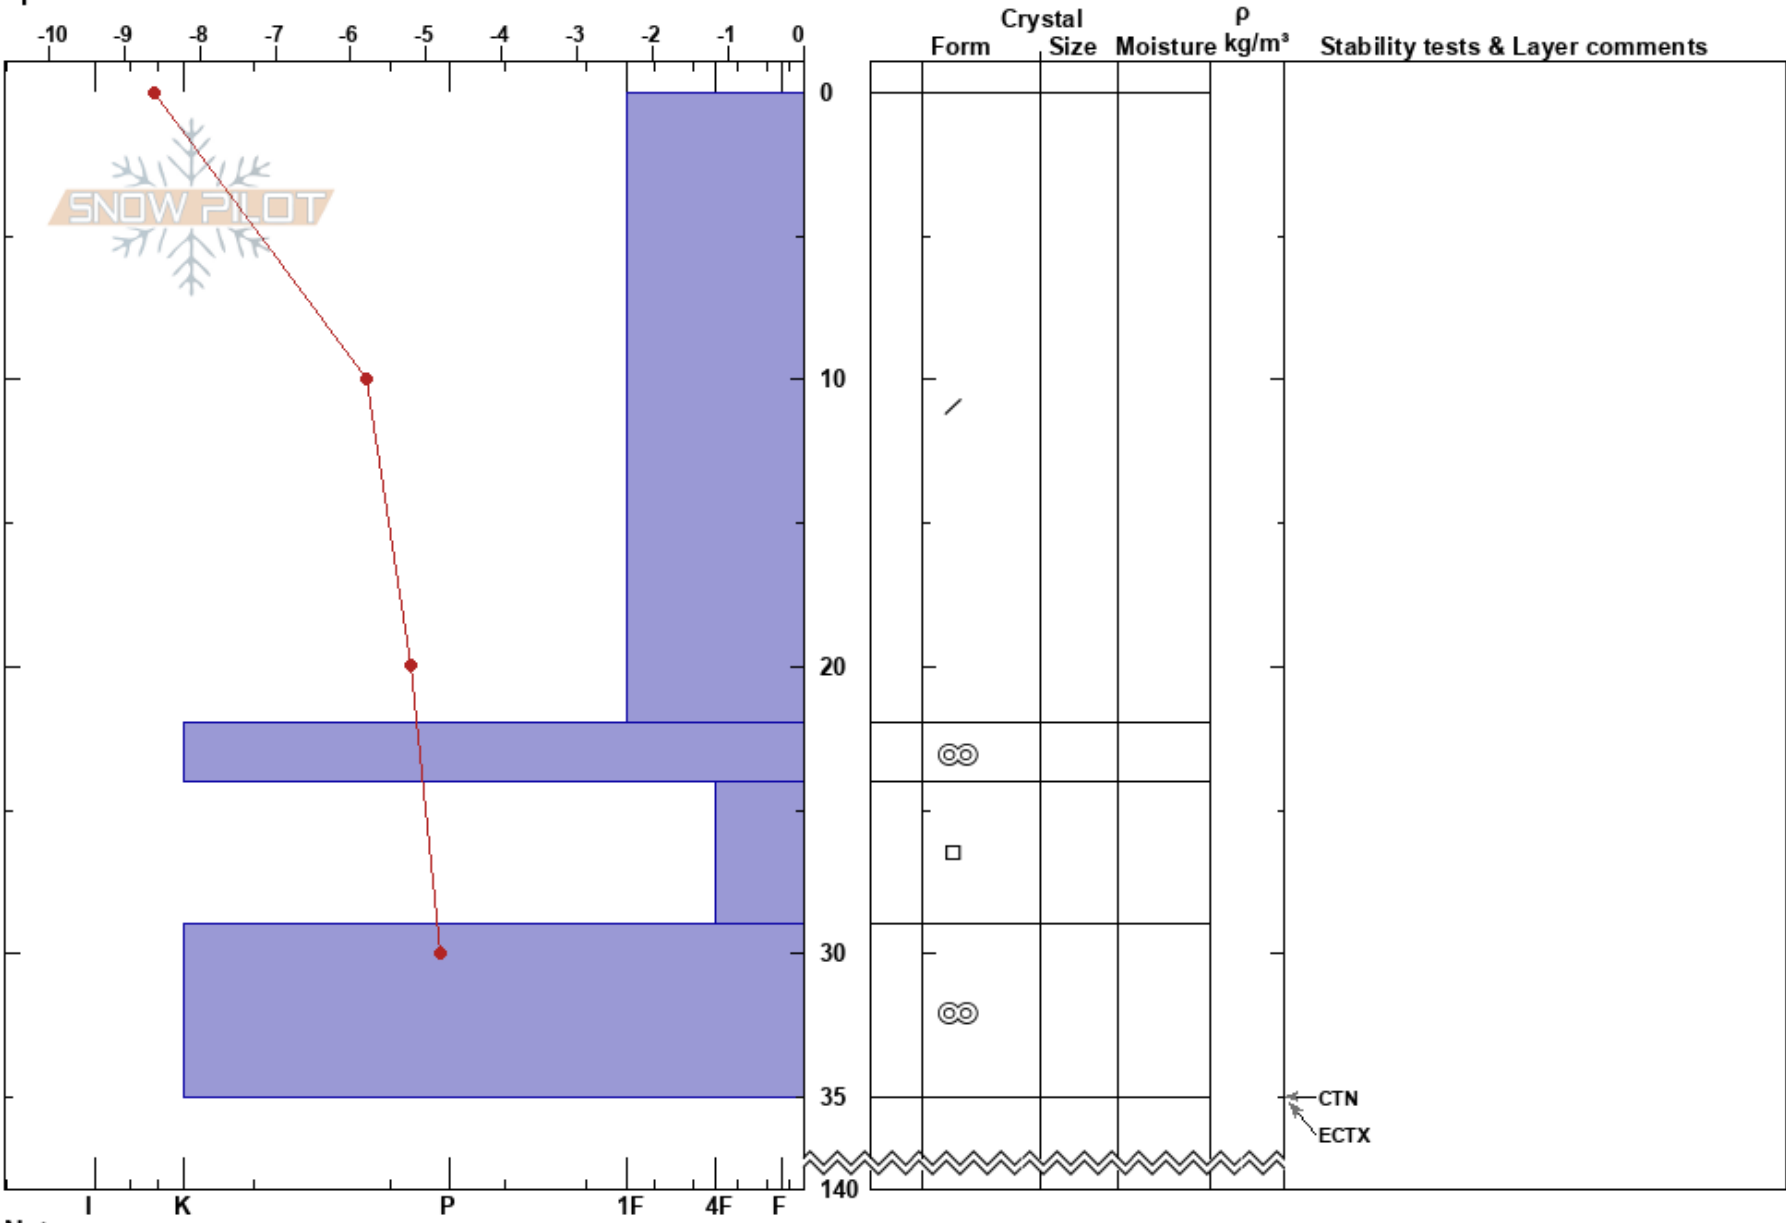

Appelskogen 1
 Åreskutan
 Sweden
 Elevation: 840 m
 Aspect: E
 Specifics:

Andreas Lundgren
 19/01/2019 - 11:30
 Co-ord:
 Slope Angle: 24°
 Wind Loading: yes

Stability:
 Air Temperature: -8.4°C
 Sky Cover: BKN
 Precipitation: S-1
 Wind: NW Moderate

HS:140 Layer Notes:

Notes: