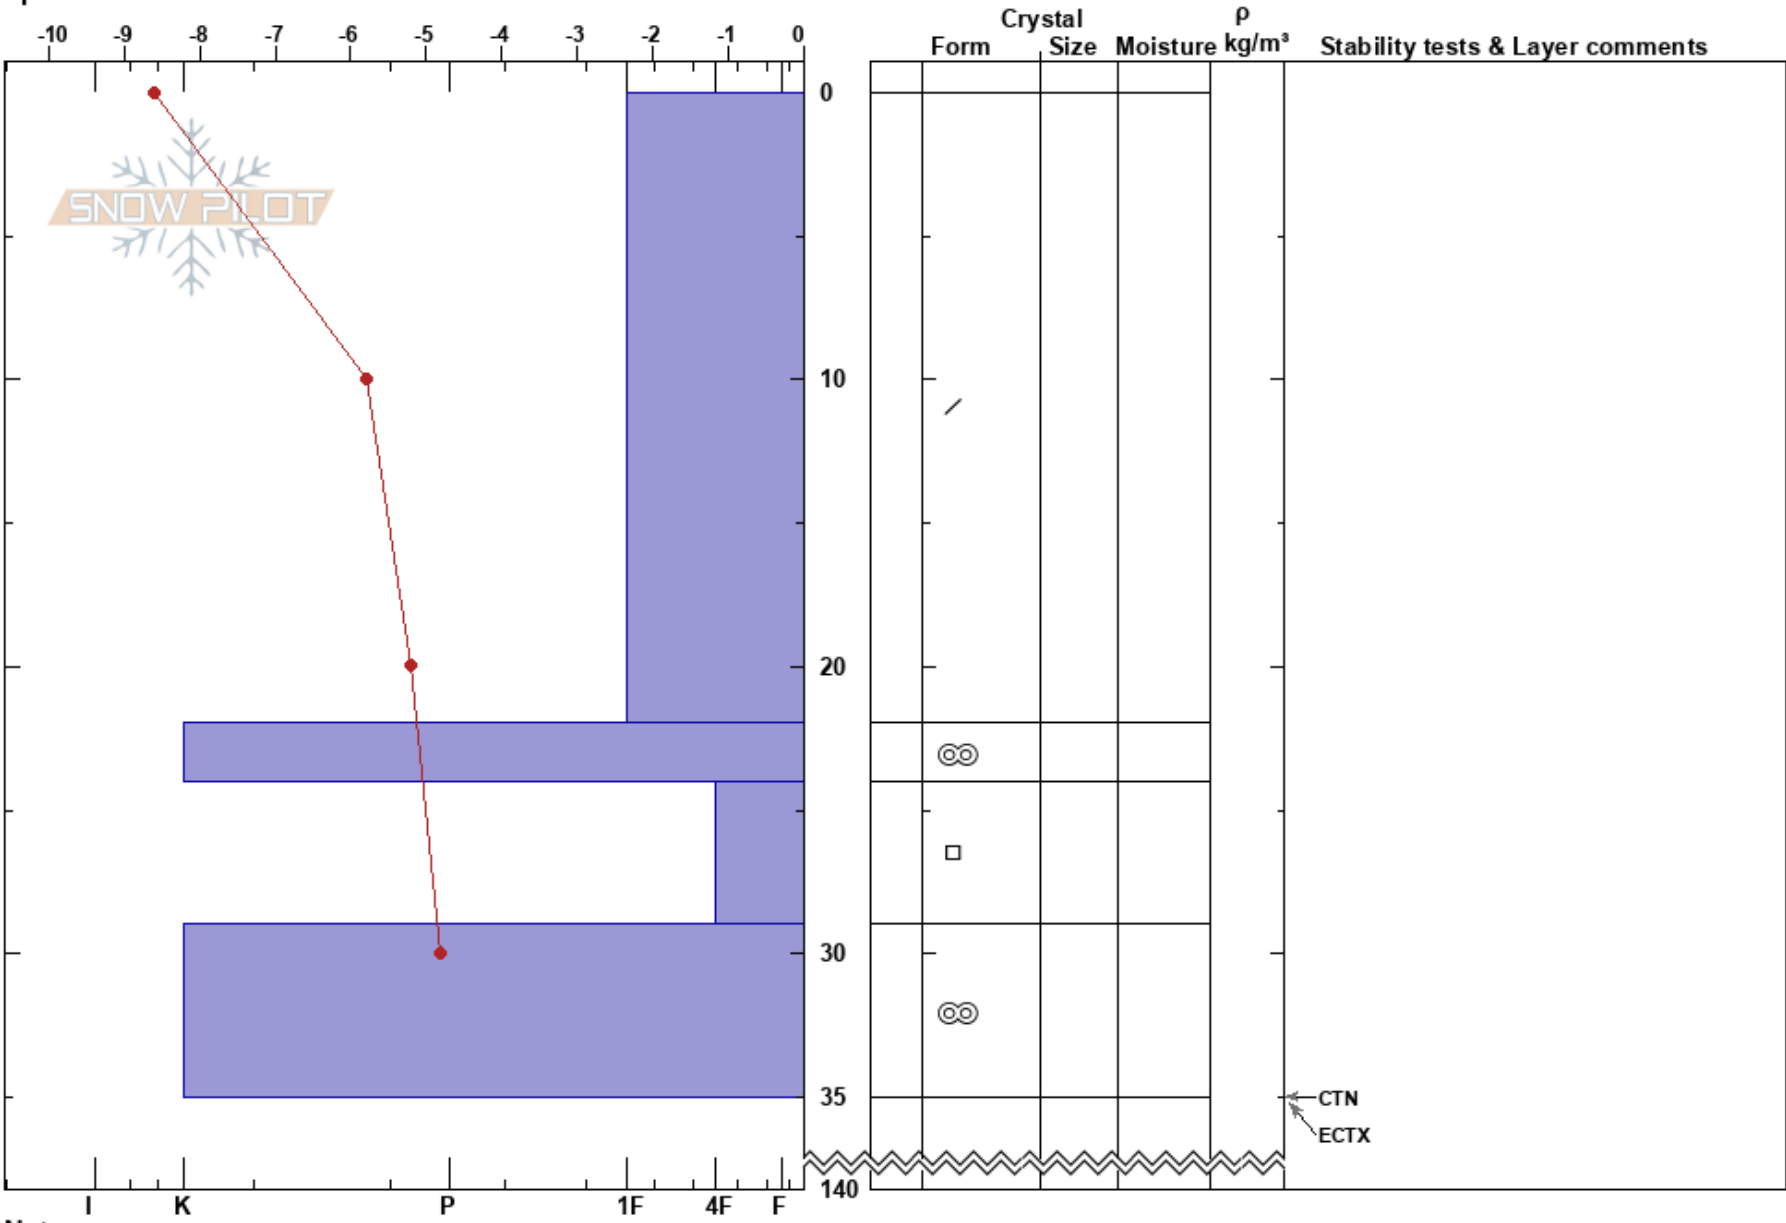

Appelskogen 1
 Åreskutan
 Sweden
 Elevation: 840 m
 Aspect: E
 Specifics:

Andreas Lundgren
 19/01/2019 - 11:30
 Co-ord:
 Slope Angle: 24°
 Wind Loading: yes

Stability:
 Air Temperature: -8.4°C
 Sky Cover: BKN
 Precipitation: S-1
 Wind: NW Moderate

HS:140

Layer Notes:

Notes: