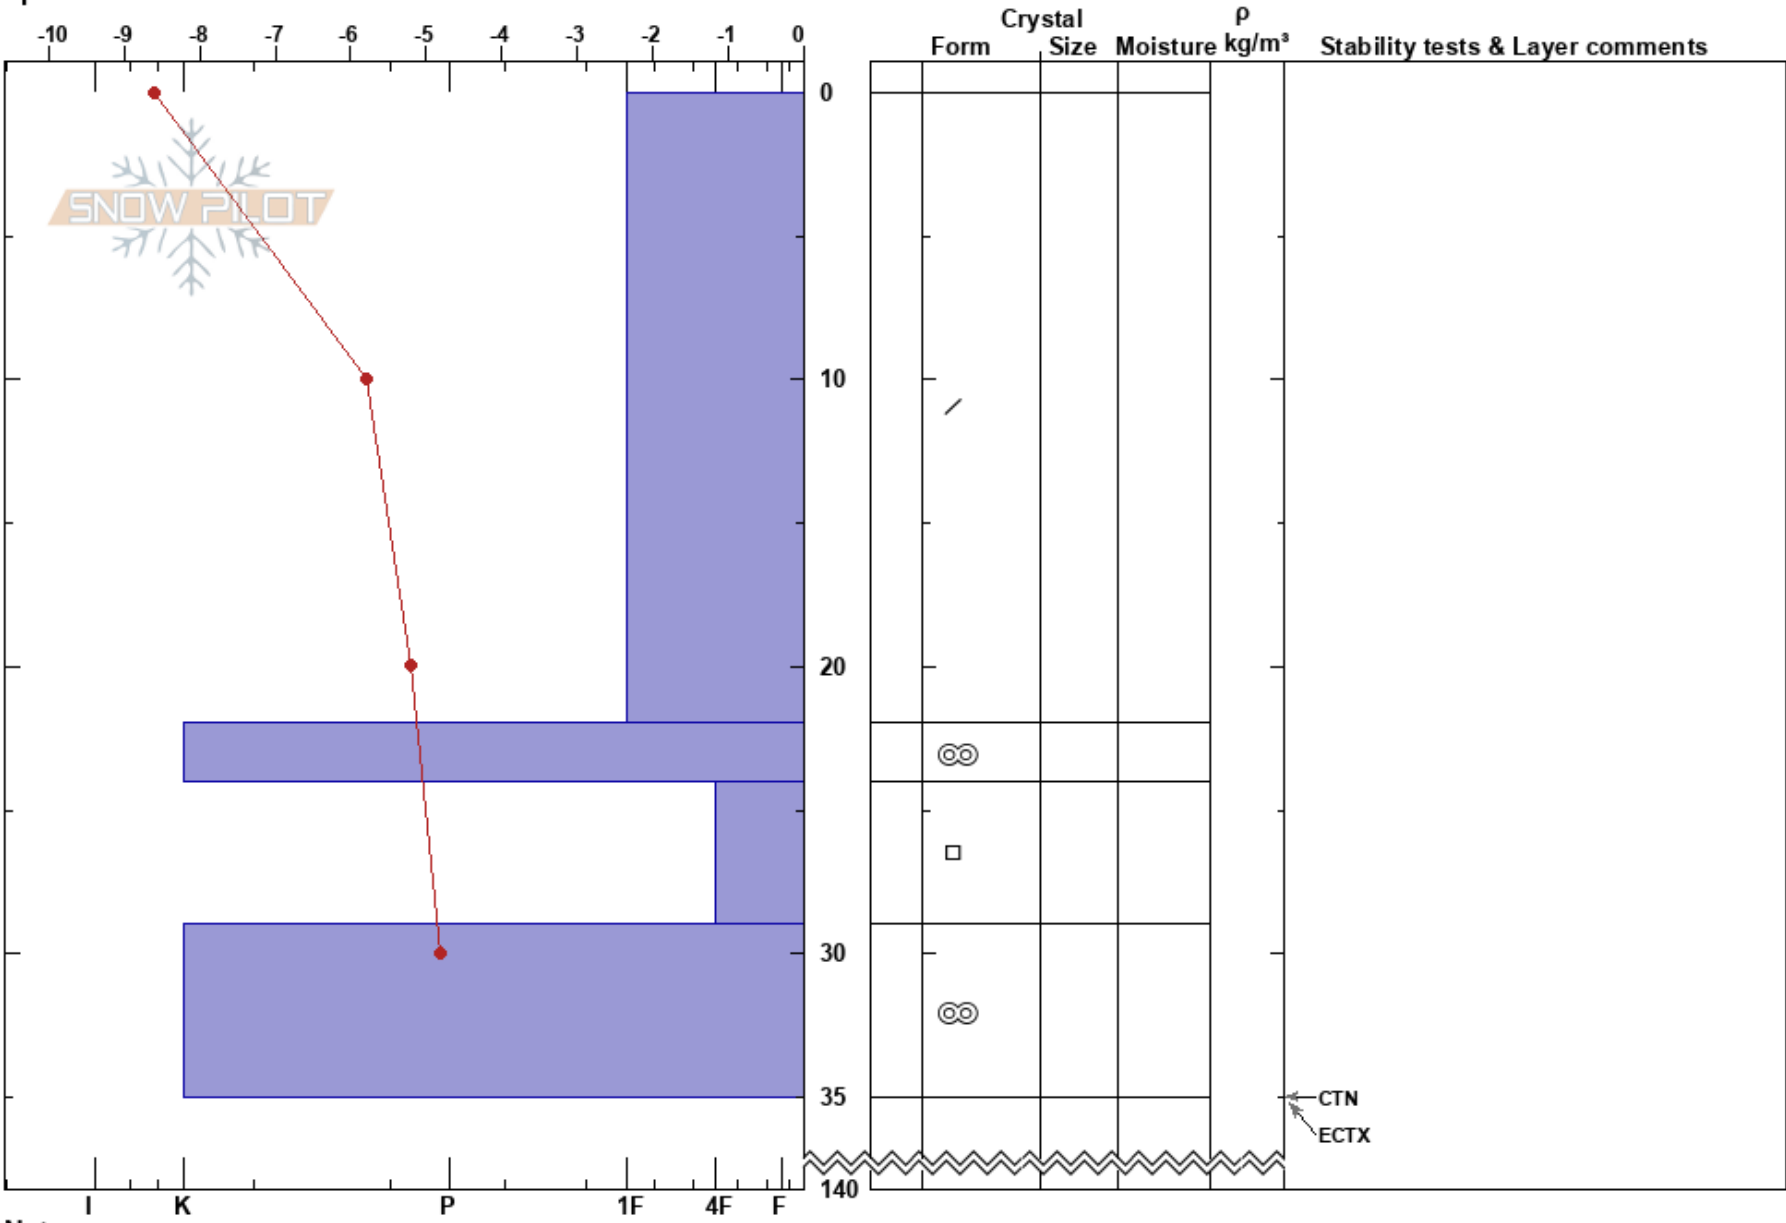

Appelskogen 1
 Åreskutan
 Sweden
 Elevation: 840 m
 Aspect: E
 Specifics:

Andreas Lundgren
 19/01/2019 - 11:30
 Co-ord:
 Slope Angle: 24°
 Wind Loading: yes

Stability:
 Air Temperature: -8.4°C
 Sky Cover: BKN
 Precipitation: S-1
 Wind: NW Moderate

HS:140 Layer Notes:

Notes:

I K P 1F 4F F

CTN
ECTX