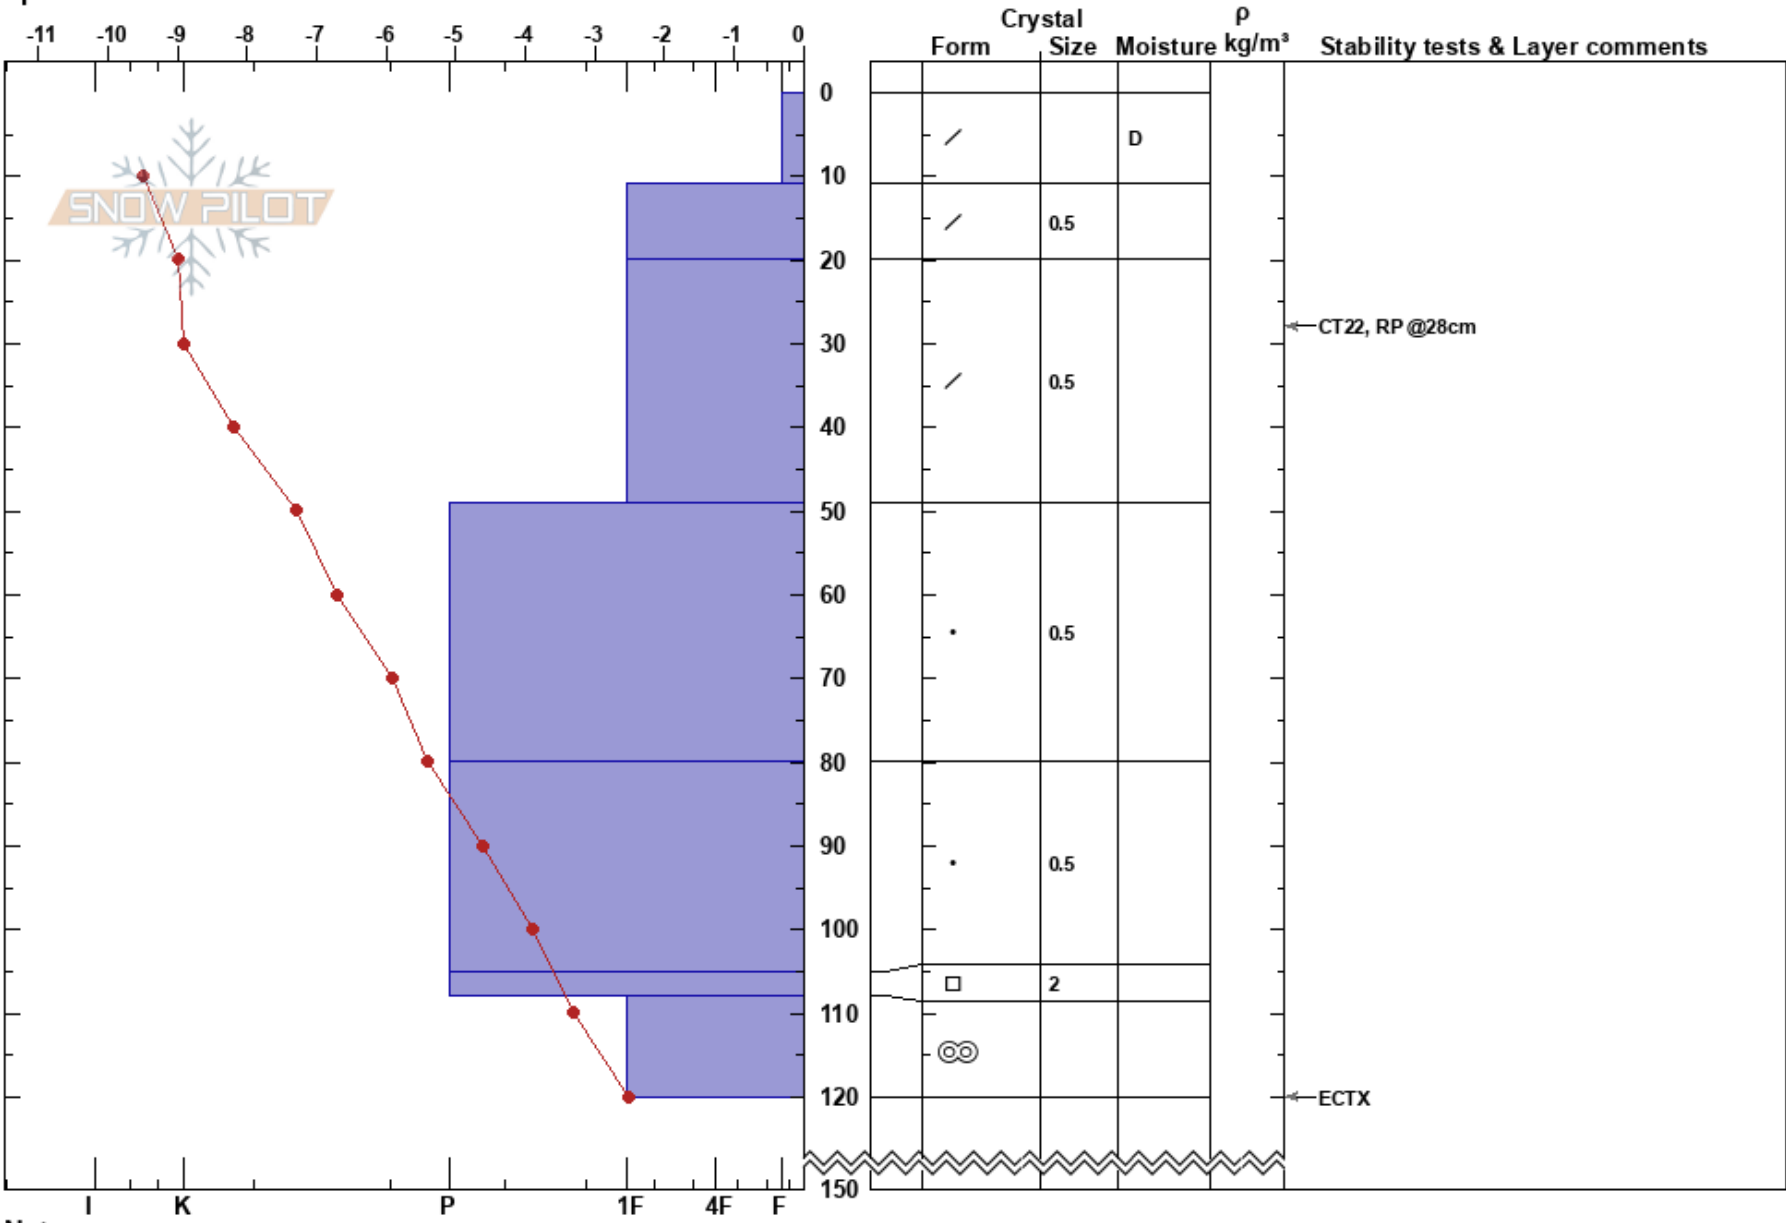

Nedre Äppelskogen
 Åreskutan
 Sweden
 Elevation: 754 m
 Aspect: E
 Specifics:

Lars Back
 19/01/2019 - 13:00
 Co-ord:
 Slope Angle: 26°
 Wind Loading: yes

Stability:
 Air Temperature: -8.7°C PF:50
 Sky Cover: SCT
 Precipitation: S-1
 Wind: W Light Breeze

Layer Notes:

Notes: