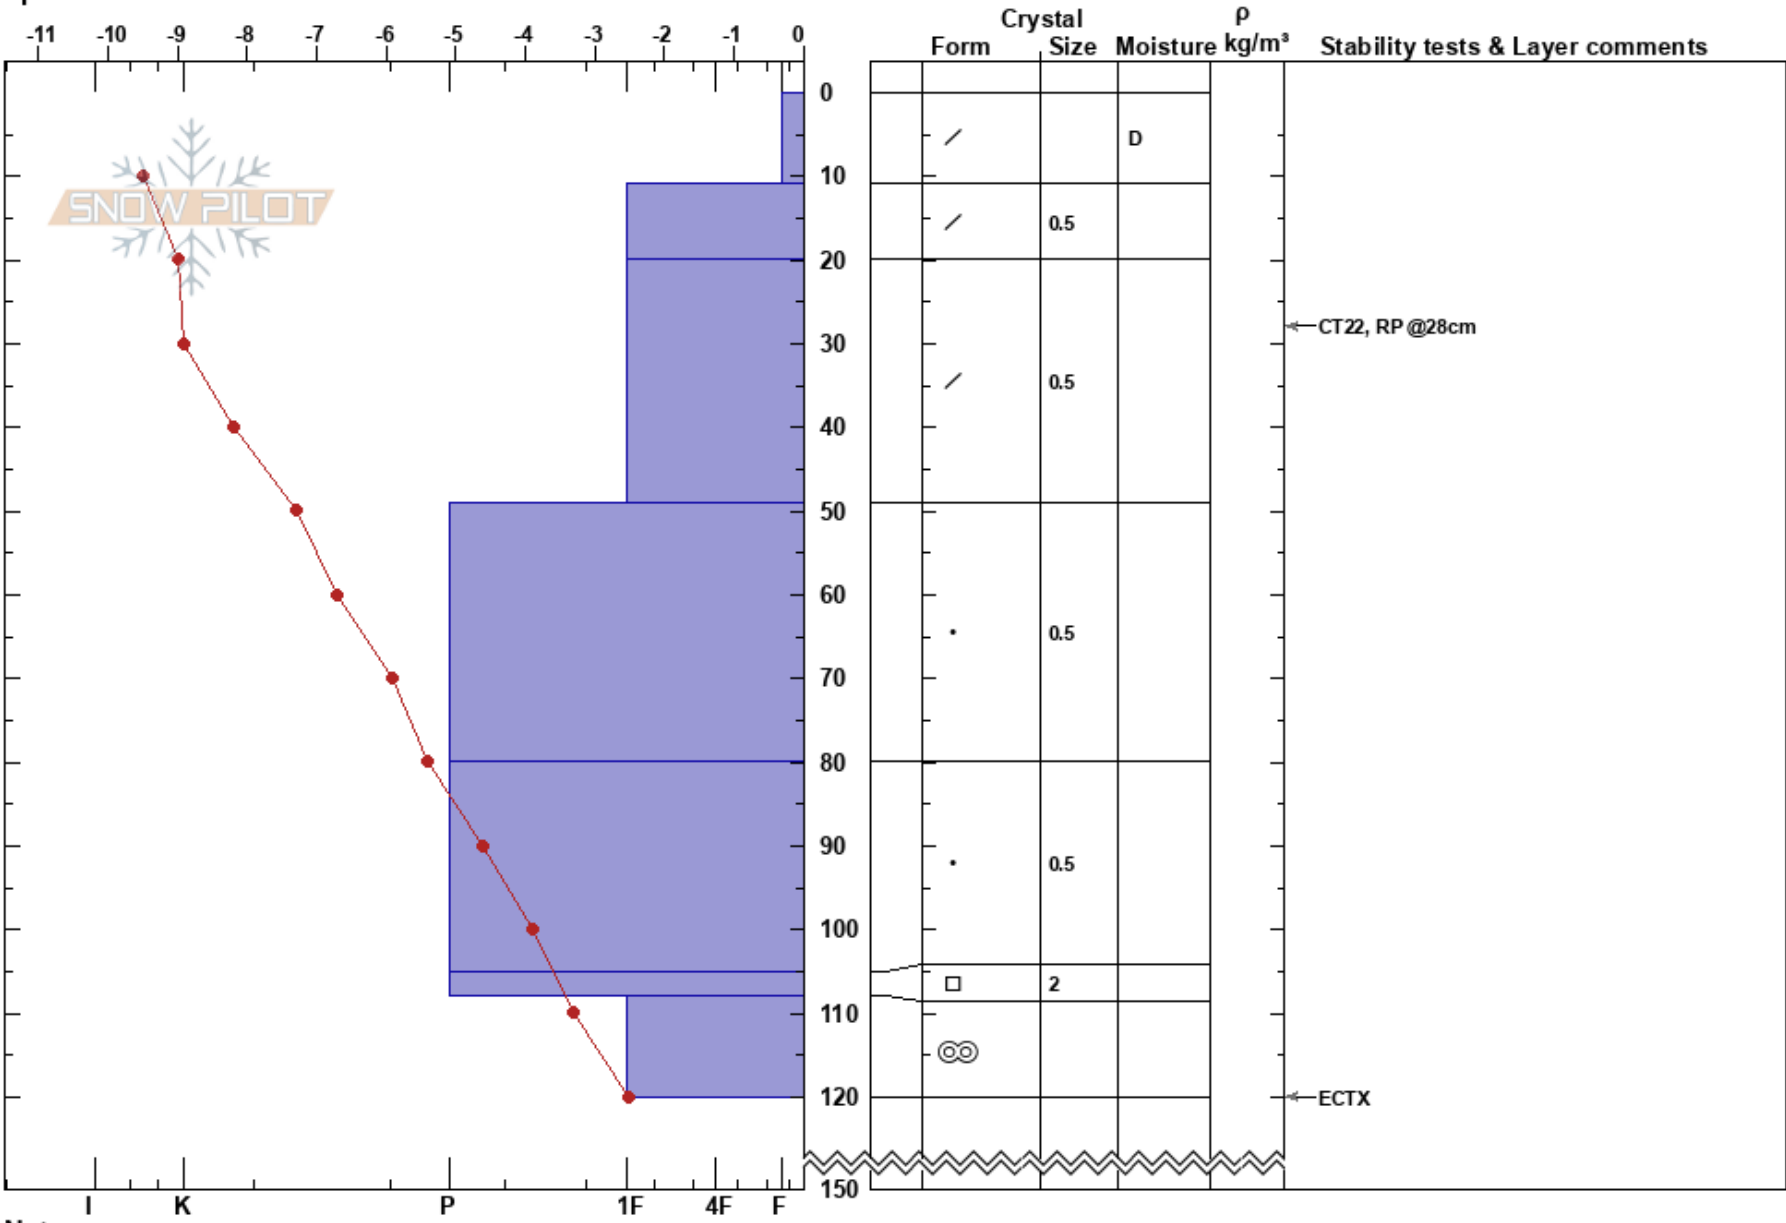

Nedre Äppelskogen
 Åreskutan
 Sweden
Elevation: 754 m
Aspect: E
Specifics:

Lars Back
 19/01/2019 - 13:00
Co-ord:
Slope Angle: 26°
Wind Loading: yes

Stability: **HS:**150
Air Temperature: -8.7°C **PF:**50
Sky Cover: SCT
Precipitation: S-1
Wind: W Light Breeze

Layer Notes:

Notes: