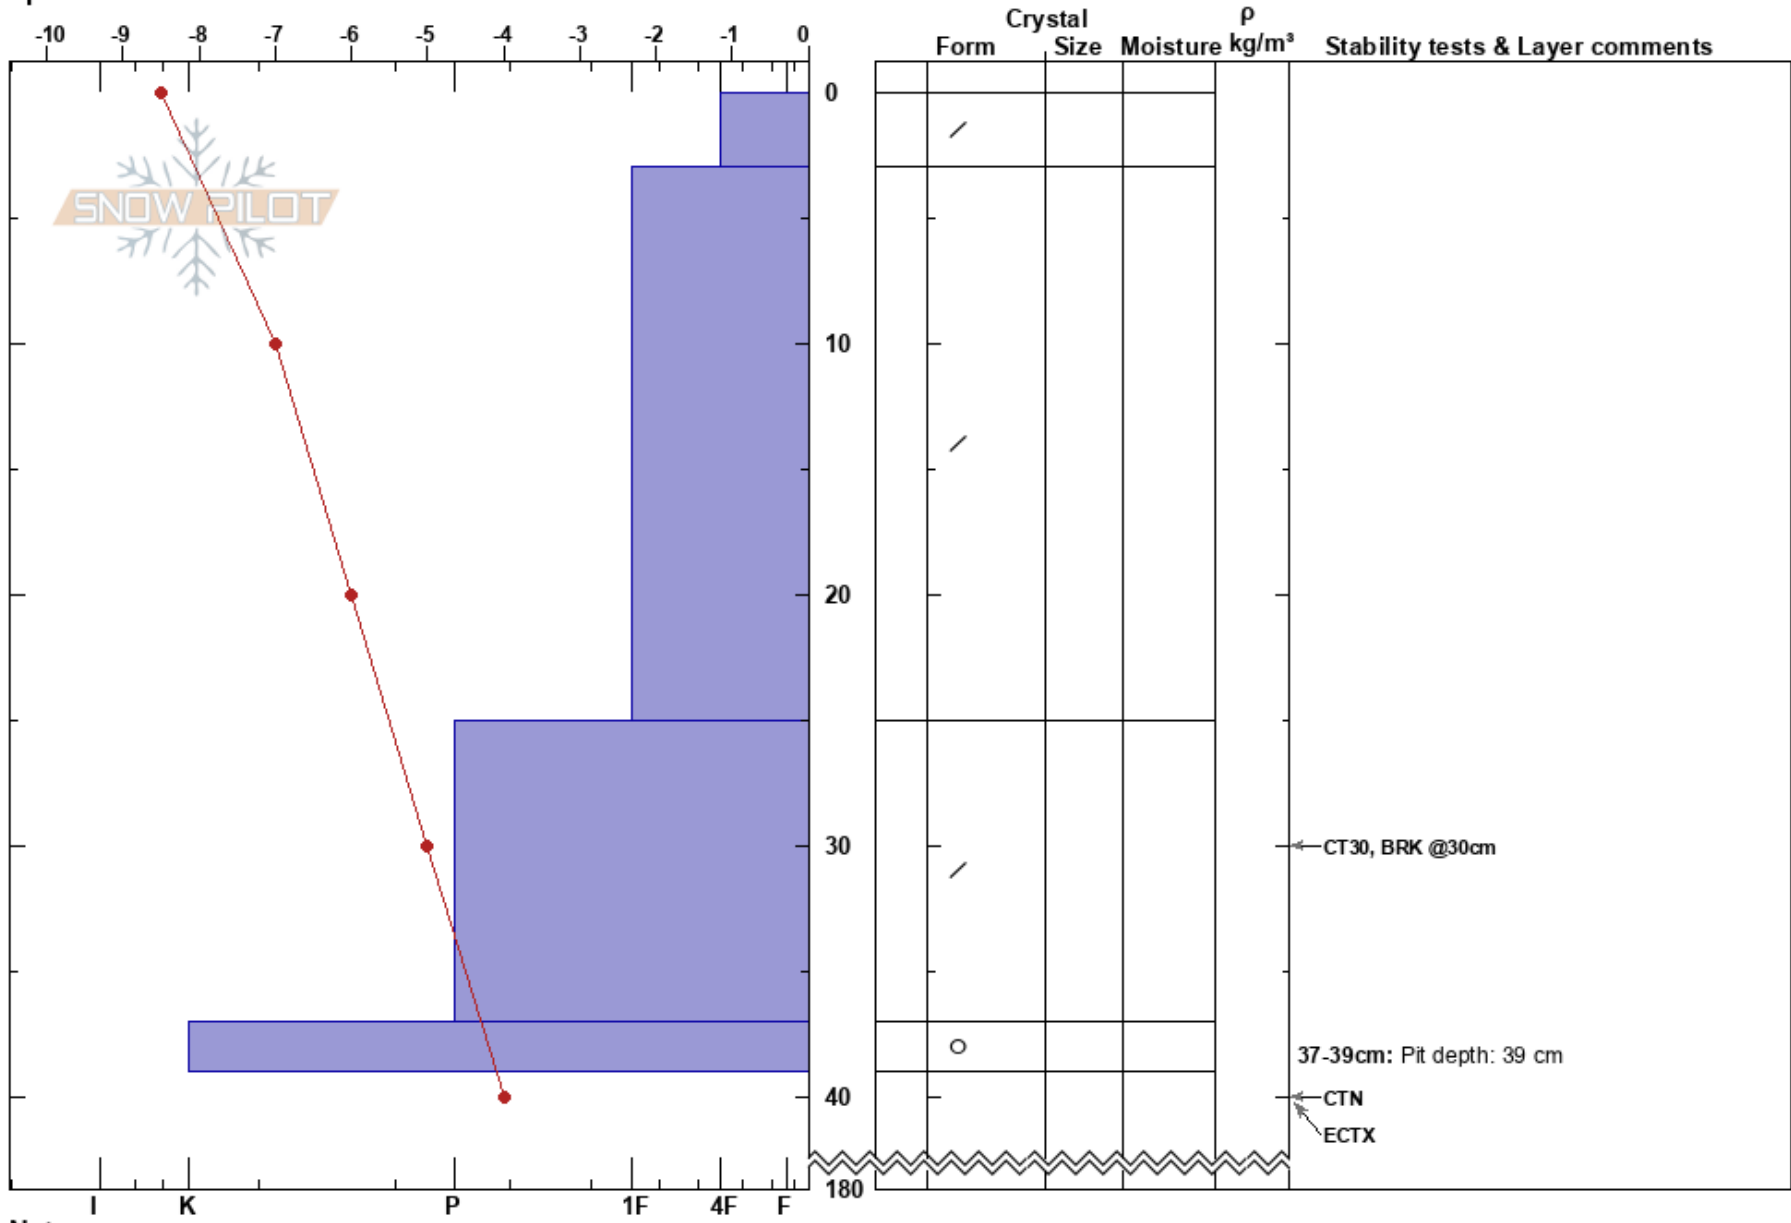

Äppelskogen övre
 Åreskutan
 Sweden
Elevation: 830 m
Aspect: SE
Specifics:

Markus Nyman
 19/01/2019 - 11:30
Co-ord:
Slope Angle: 19°
Wind Loading: yes

Stability: **HS:**180 **Layer Notes:**
Air Temperature: -9°C **PF:**15 25-37cm: Problematic layer
Sky Cover: BKN 37-39cm: Pit depth: 39 cm
Precipitation: S-1
Wind: N Moderate

Notes: Previous and current wind loading.