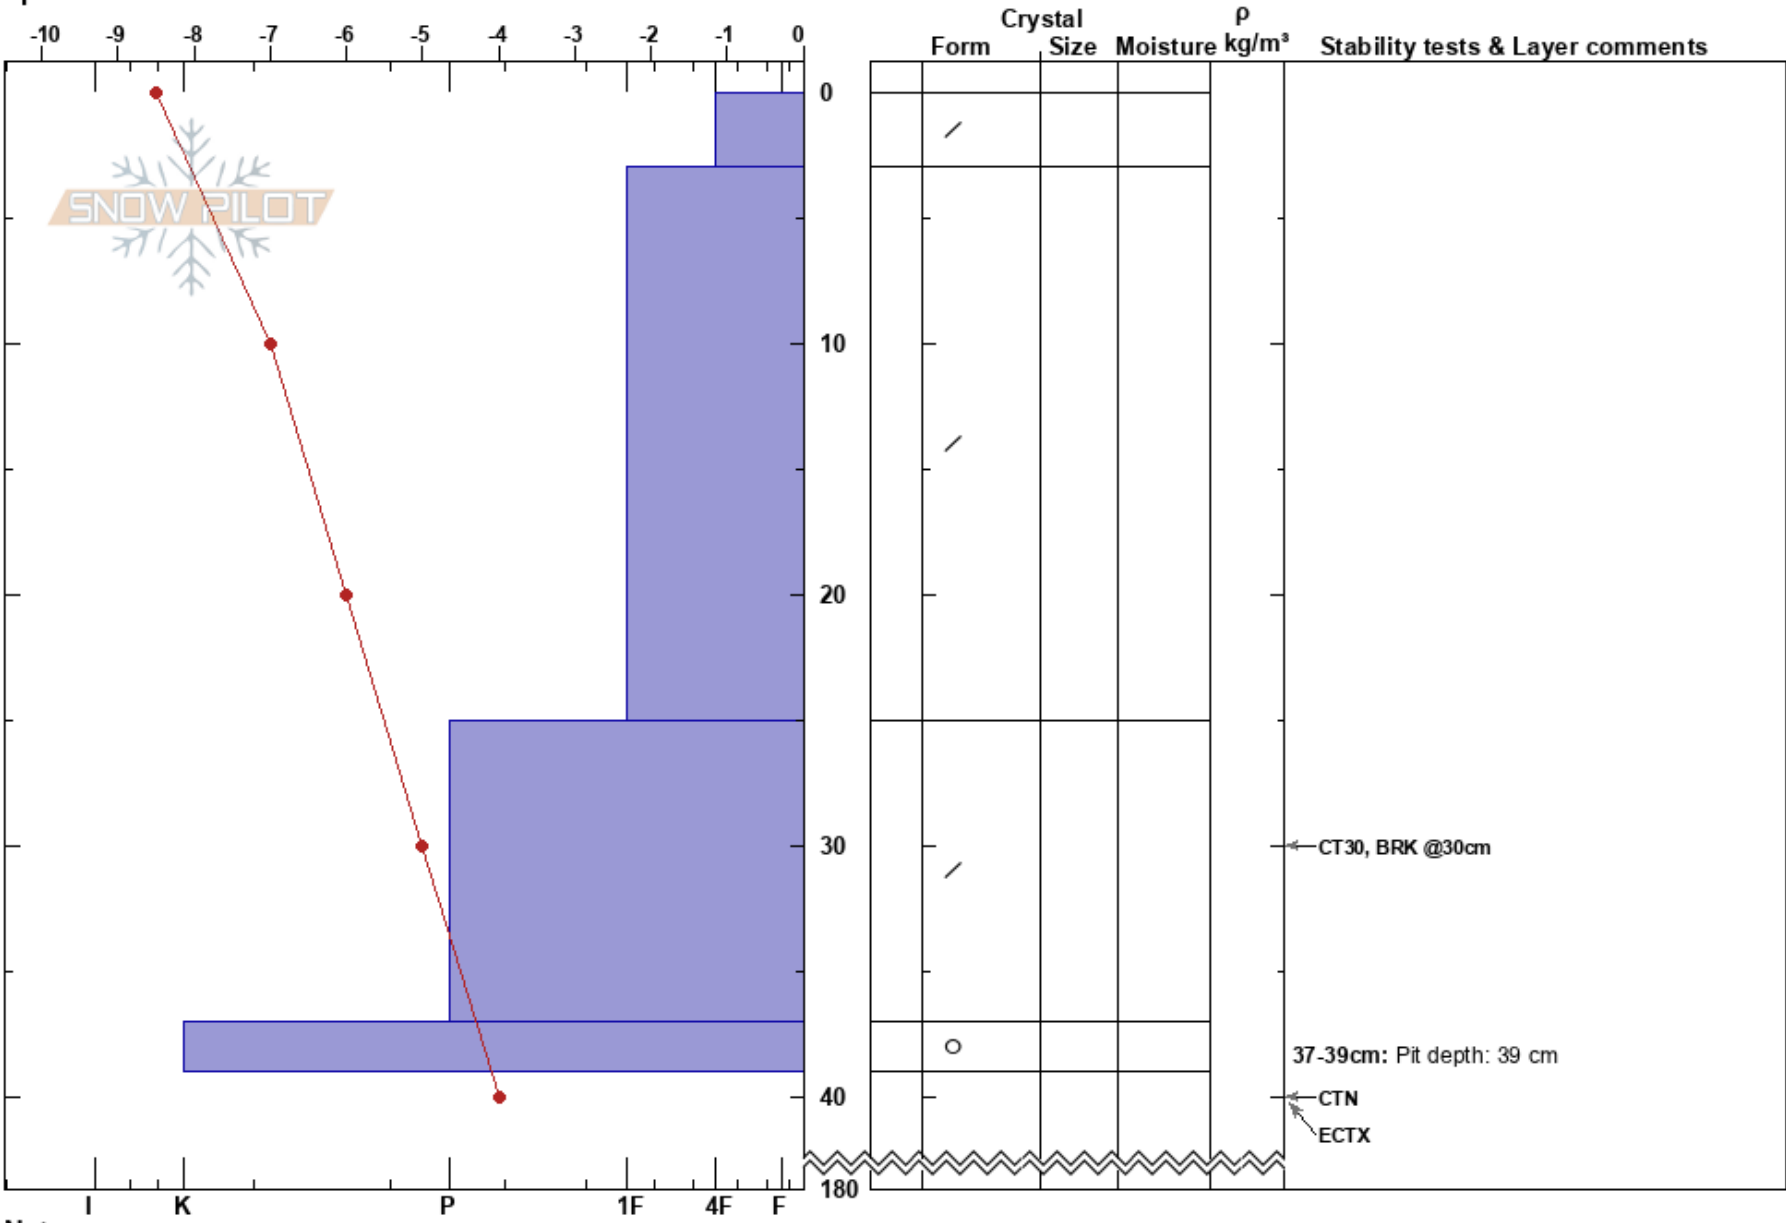

Äppelskogen övre
 Åreskutan
 Sweden
Elevation: 830 m
Aspect: SE
Specifics:

Markus Nyman
 19/01/2019 - 11:30
Co-ord:
Slope Angle: 19°
Wind Loading: yes

Stability: **HS:**180 **Layer Notes:**
Air Temperature: -9°C **PF:**15 25-37cm: Problematic layer
Sky Cover: BKN 37-39cm: Pit depth: 39 cm
Precipitation: S-1
Wind: N Moderate

Notes: Previous and current wind loading.