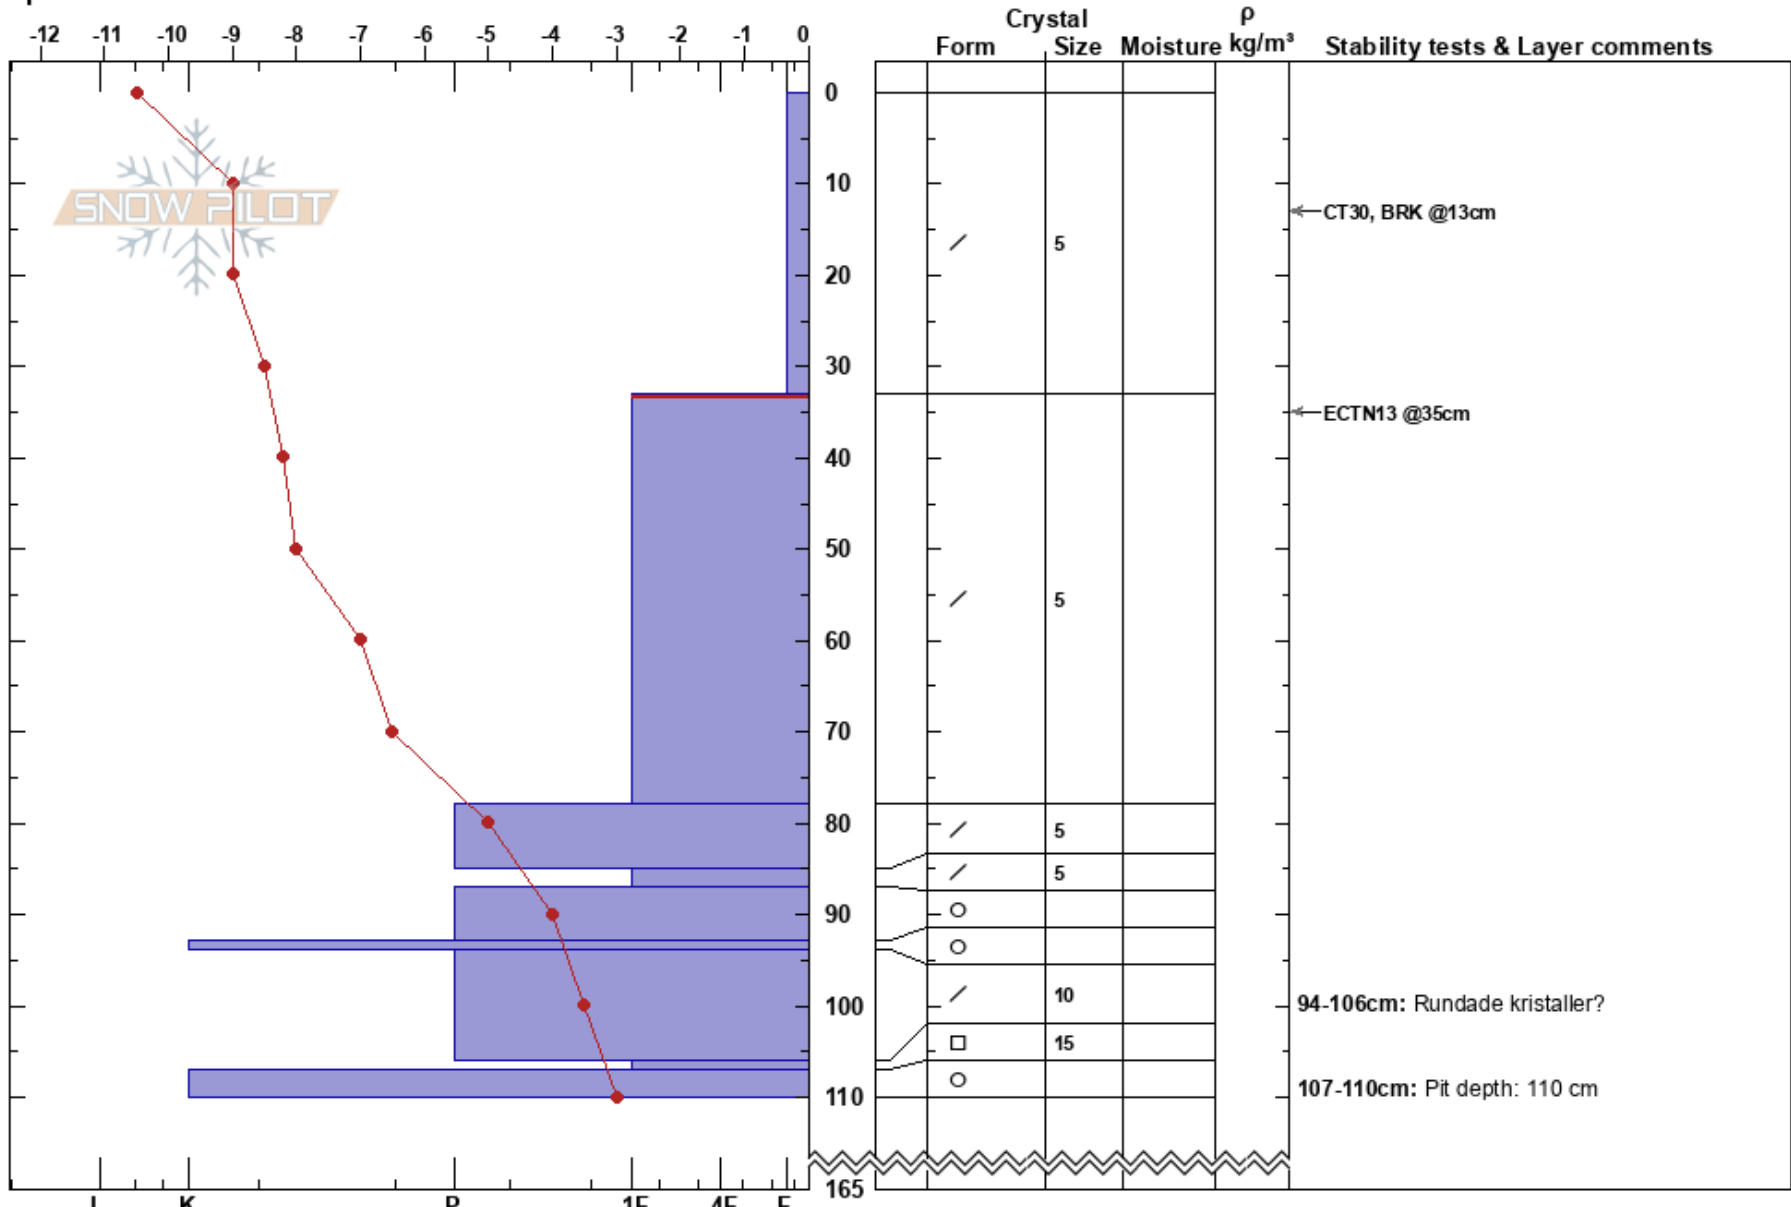

Appelskogen nedre  
 Åreskutan  
 Sweden  
 Elevation: 750 m  
 Aspect: E  
 Specifics:

Markus Nyman  
 19/01/2019 - 13:00  
 Co-ord:  
 Slope Angle: 25°  
 Wind Loading: yes

Stability:  
 Air Temperature: -9°C  
 Sky Cover: SCT  
 Precipitation: NO  
 Wind: NW Light Breeze

HS:165  
 PF:70  
 33-78cm: Problematic layer  
 94-106cm: Rundade kristaller?  
 107-110cm: Pit depth: 110 cm

Notes: Previous and current wind loading.