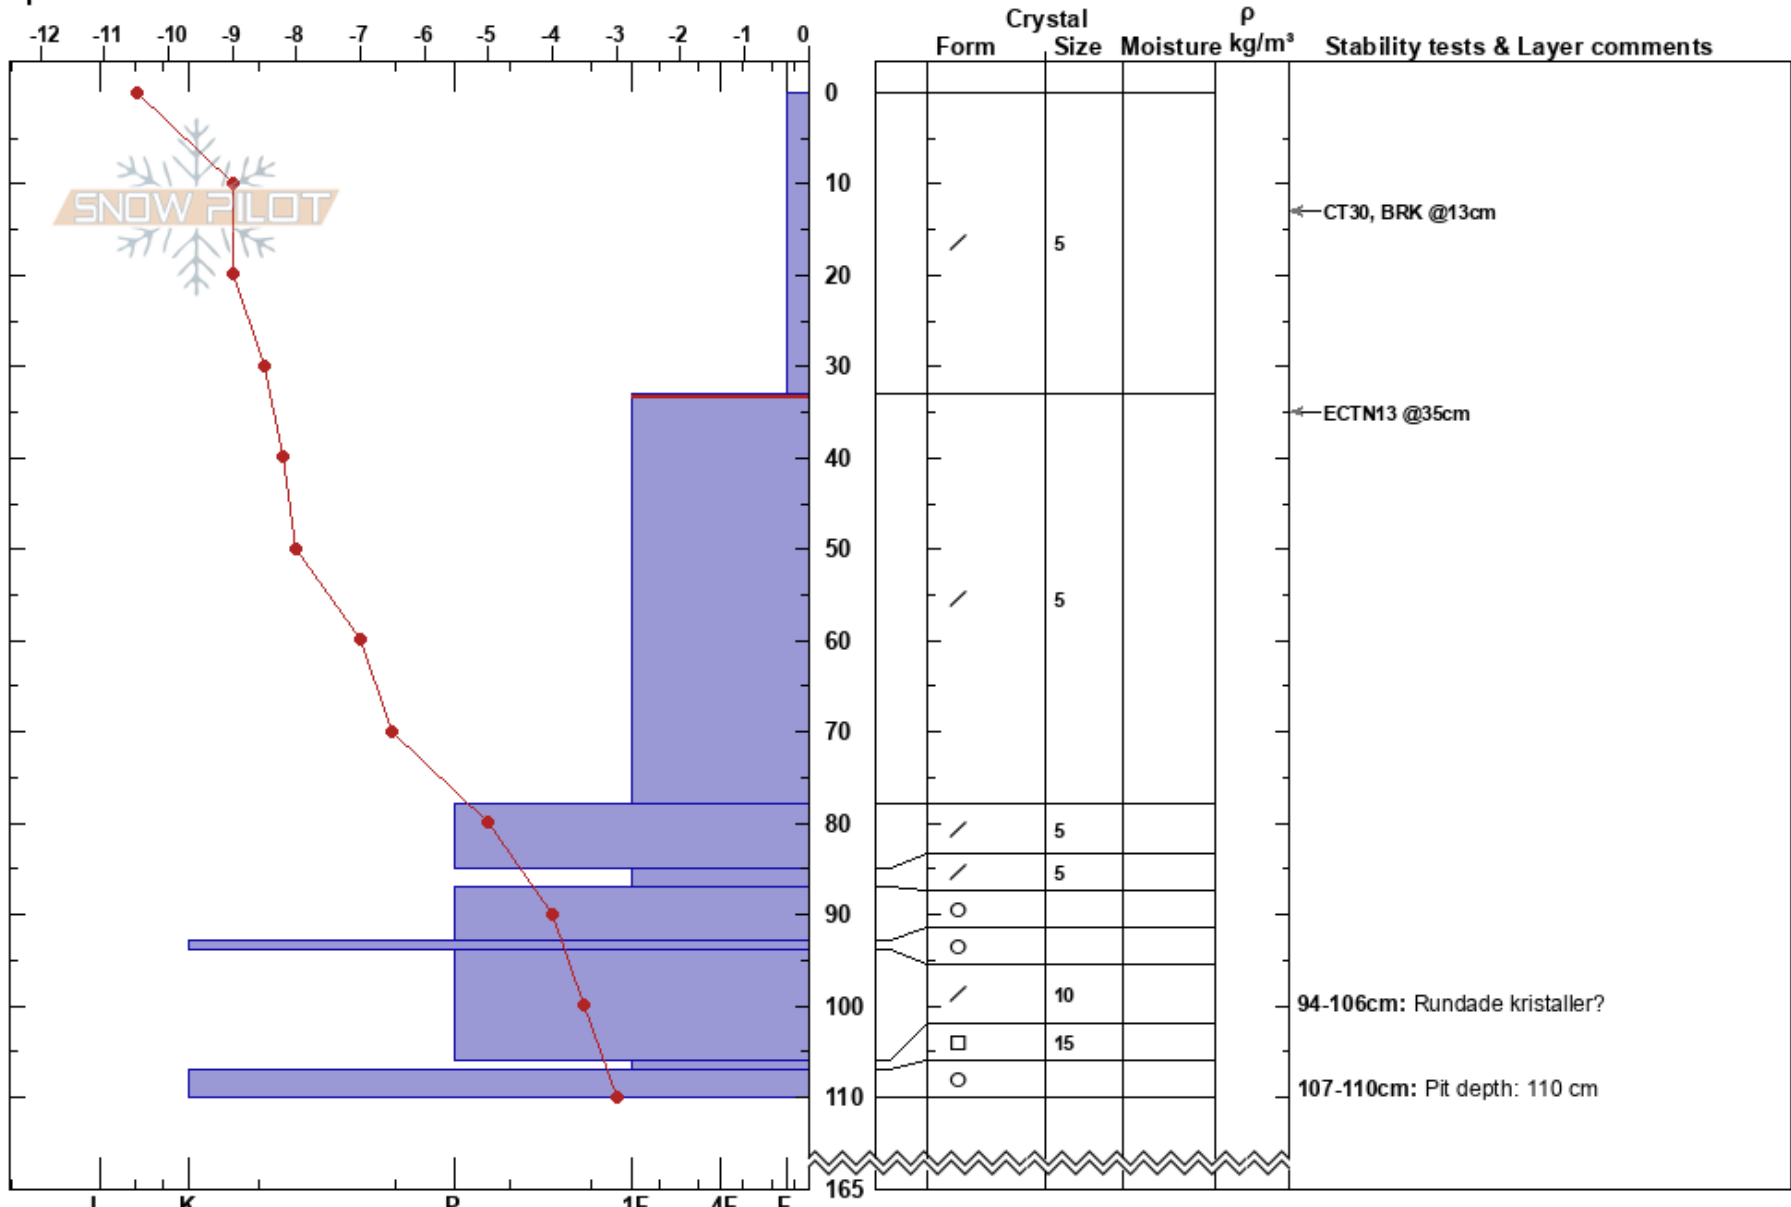

Appelskogen nedre
 Åreskutan
 Sweden
 Elevation: 750 m
 Aspect: E
 Specifics:

Markus Nyman
 19/01/2019 - 13:00
 Co-ord:
 Slope Angle: 25°
 Wind Loading: yes

Stability:
 Air Temperature: -9°C
 Sky Cover: SCT
 Precipitation: NO
 Wind: NW Light Breeze

HS:165
 PF:70
 33-78cm: Problematic layer
 94-106cm: Rundade kristaller?
 107-110cm: Pit depth: 110 cm

Notes: Previous and current wind loading.