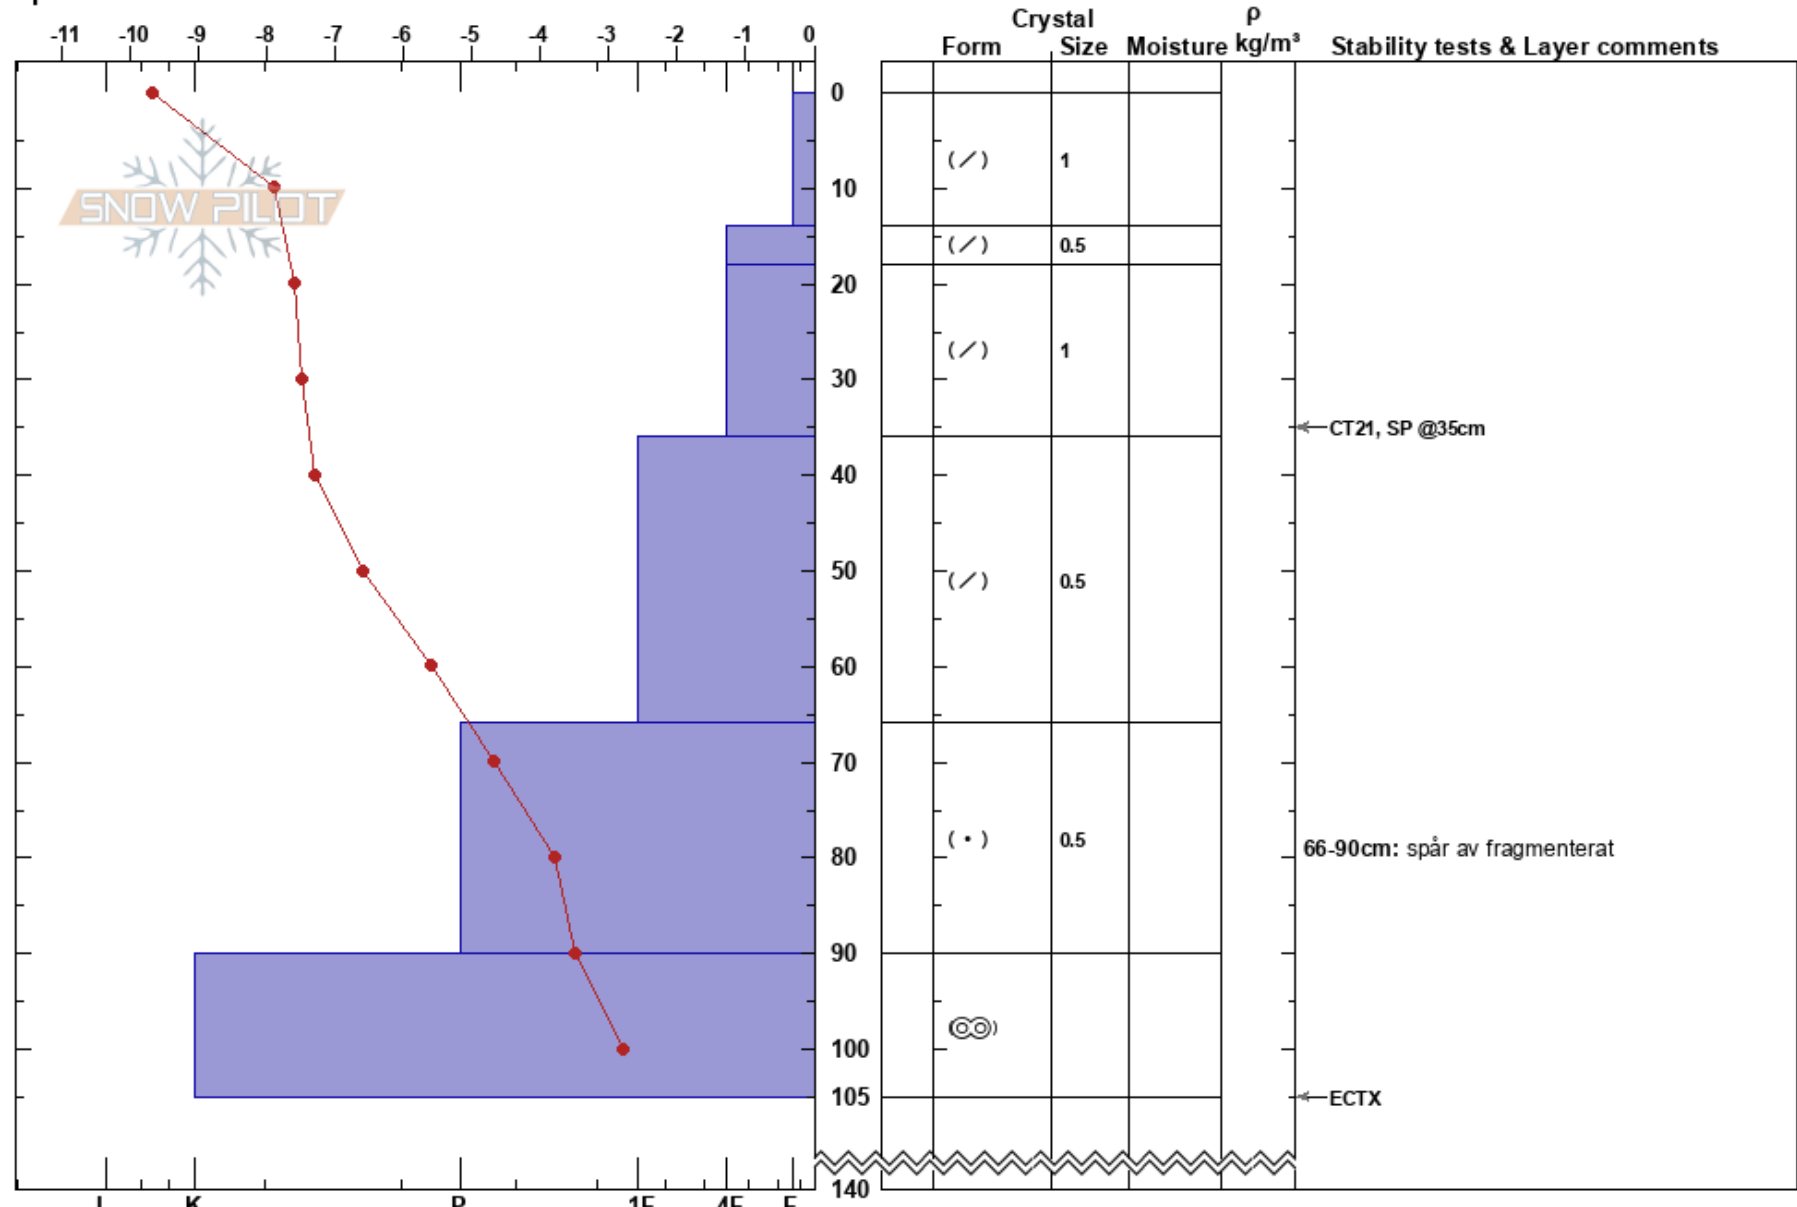

äppelskogen
 Åreskutan
 Sweden
 Elevation: 680 m
 Aspect: SE
 Specifics:

johan norin
 19/01/2019 - 12:45
 Co-ord:
 Slope Angle:
 Wind Loading:

Stability:
 Air Temperature: -7.8°C
 Sky Cover: FEW
 Precipitation: NO
 Wind: NW Calm

HS:140
 PF:40
 66-90cm: spår av fragmenterat

Notes: