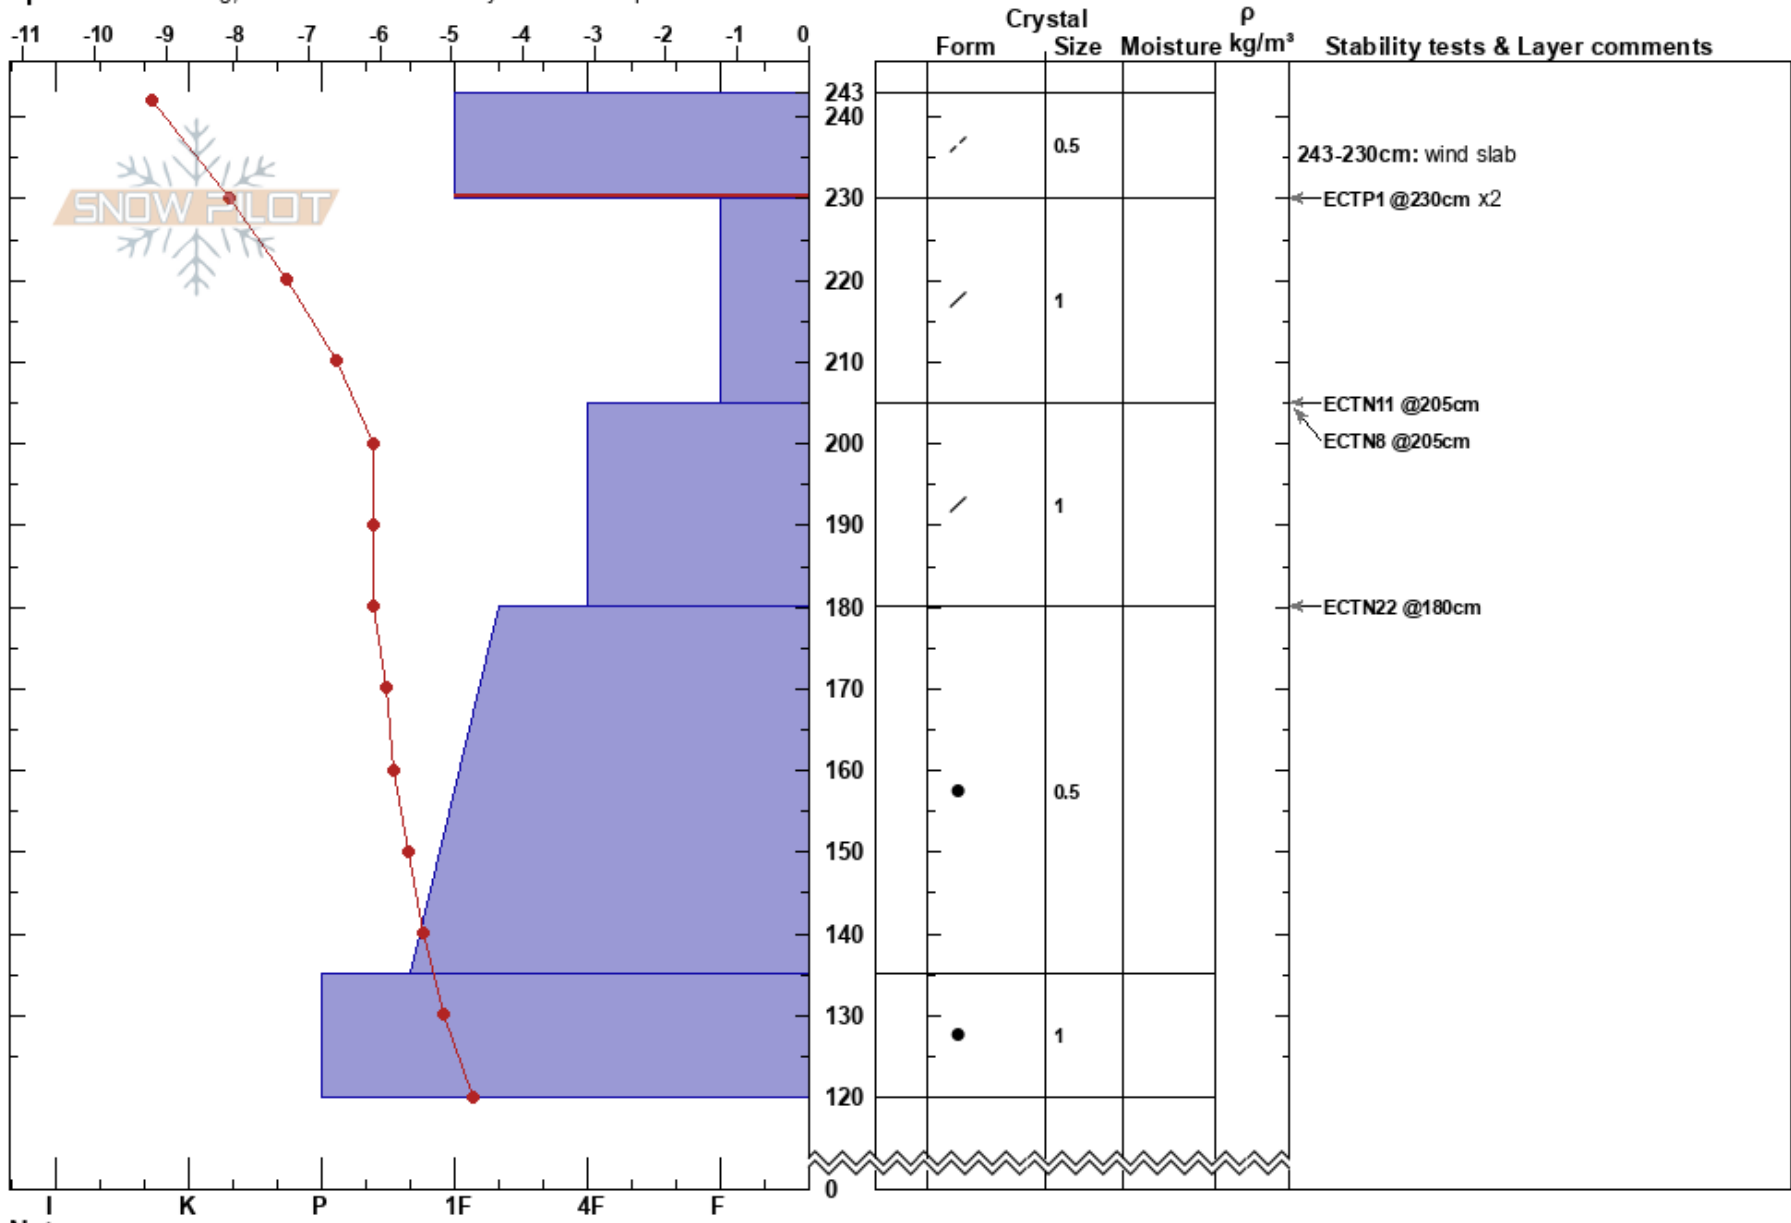

Soldier12-18-16
 Soldier Mountains
 ID
 Elevation: 9324 ft
 Aspect: 86°

Brad Acker
 01/18/2019 - 2:00pm
 Co-ord: 11T 669775W 4818484N
 Slope Angle: 29°
 Wind Loading: yes

Stability: Poor
 Air Temperature: -1.2°C
 Sky Cover: SCT
 Precipitation: NO
 Wind: NW Light Breeze

HS:243
 PS: 2
 243-230cm: wind slab
 243-230cm: Problematic layer

Specifics: Cracking; Recent avalanche activity on similar slopes

Notes: