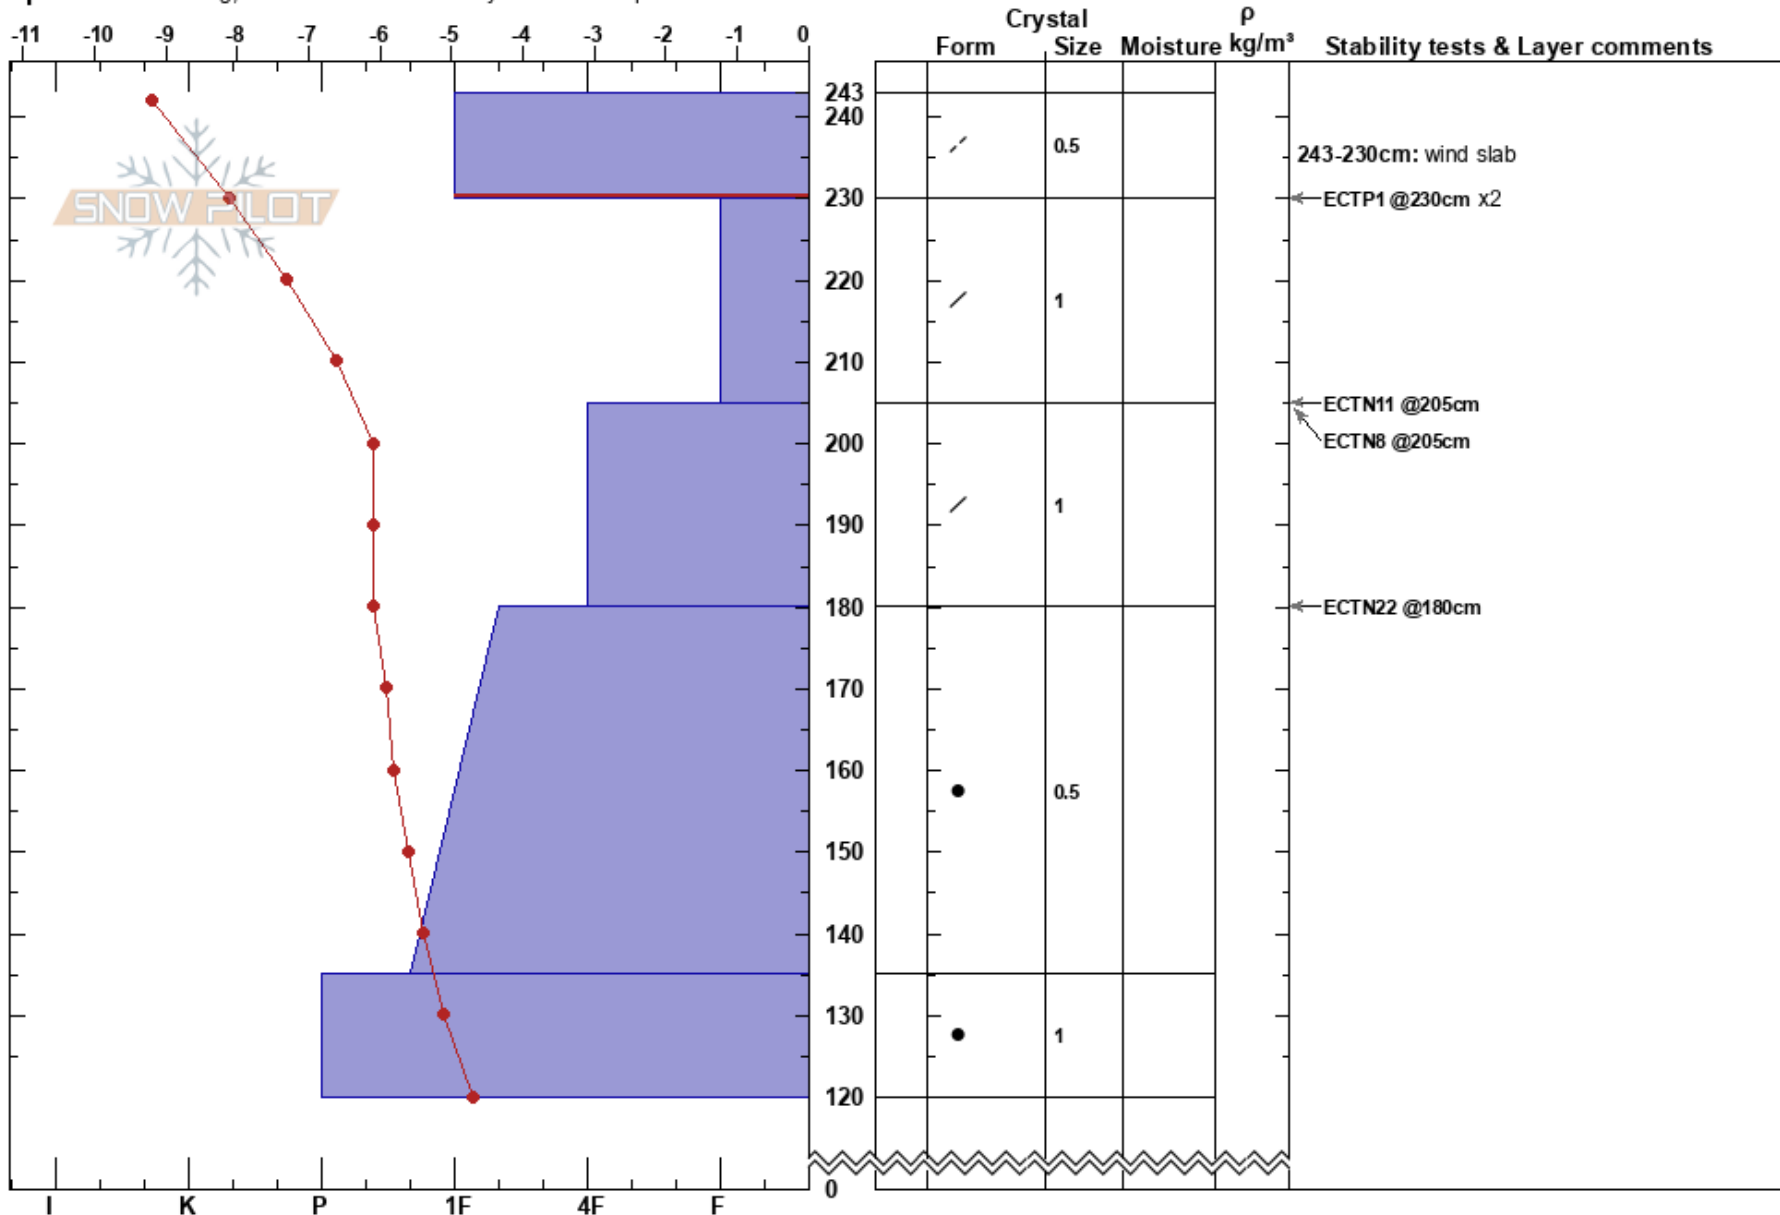

Soldier12-18-16
 Soldier Mountains
 ID
 Elevation: 9324 ft
 Aspect: 86°

Brad Acker
 01/18/2019 - 2:00pm
 Co-ord: 11T 669775W 4818484N
 Slope Angle: 29°
 Wind Loading: yes

Stability: Poor
 Air Temperature: -1.2°C
 Sky Cover: SCT
 Precipitation: NO
 Wind: NW Light Breeze

HS:243
 PS: 2
 243-230cm: wind slab
 243-230cm: Problematic layer

Specifics: Cracking; Recent avalanche activity on similar slopes

Notes: