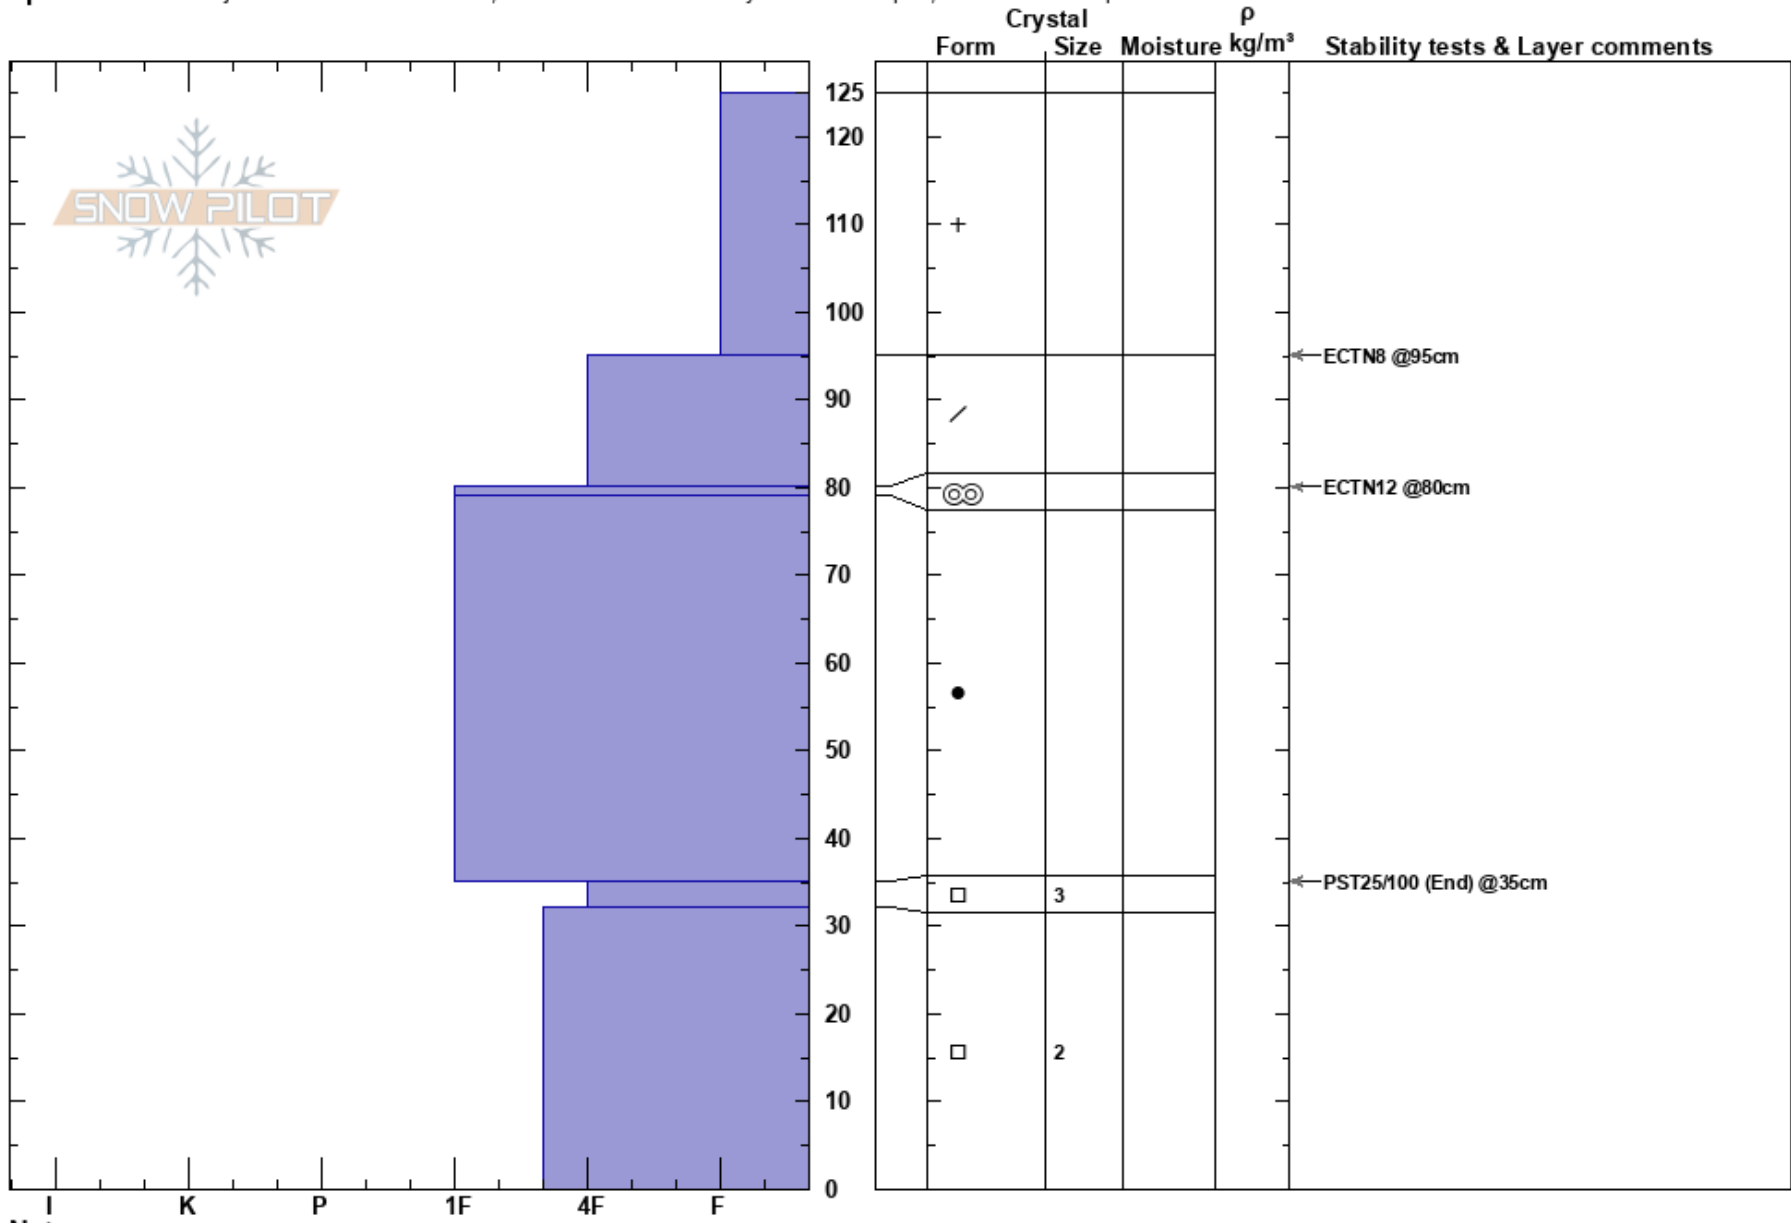

Copper Recent Slide
Sawtooth Range
ID
Elevation: 8400 ft
Aspect: 290°

Tanner Haskins
01/18/2019 - 3:00pm
Co-ord:
Slope Angle: 28°
Wind Loading: previous

Stability:
Air Temperature:
Sky Cover: OVC
Precipitation: NO
Wind: SE Light Breeze

HS:125
Layer Notes:
35-32cm: Problematic layer

Specifics: Pit is adjacent to avalanche: crown; Recent avalanche activity on similar slopes; Ski tracks on slope

Notes: