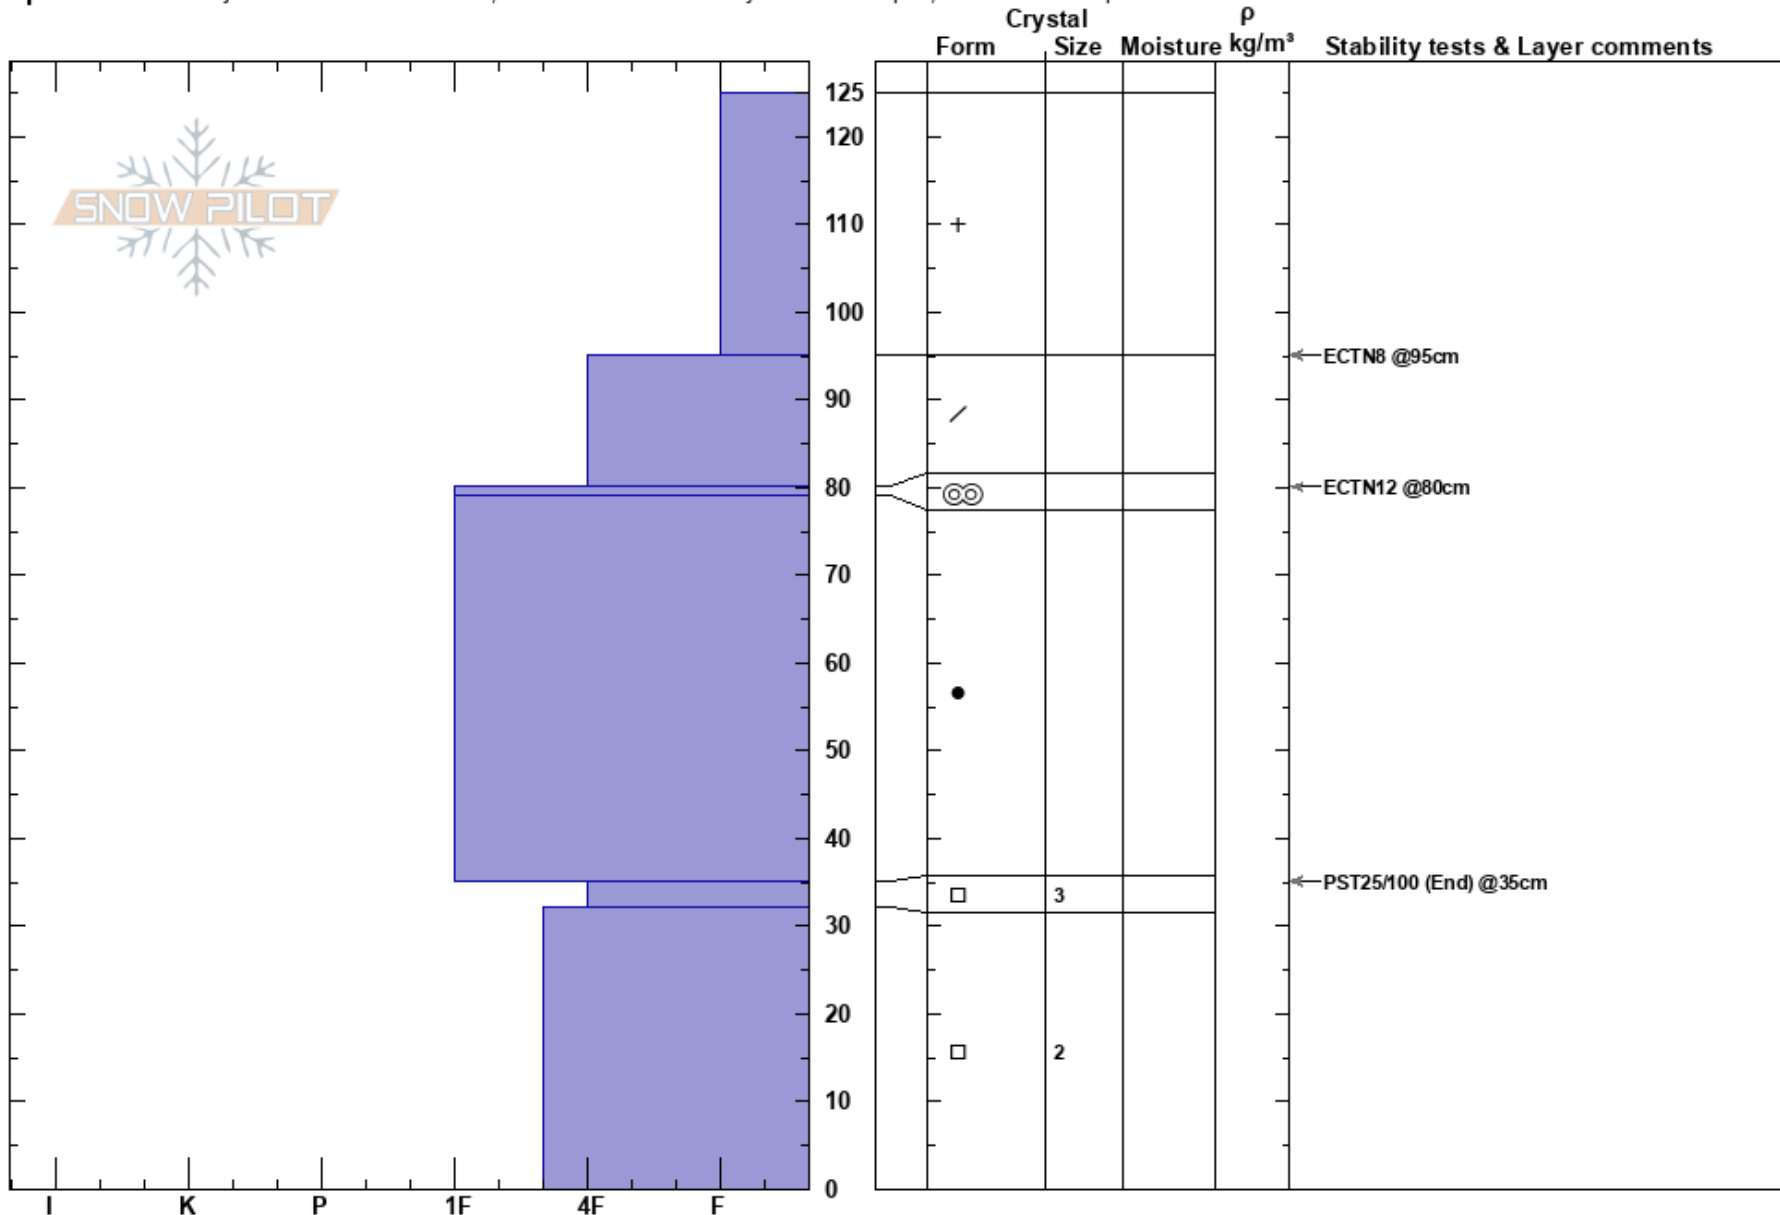

Copper Recent Slide
 Sawtooth Range
 ID
 Elevation: 8400 ft
 Aspect: 290°

Tanner Haskins
 01/18/2019 - 3:00pm
 Co-ord:
 Slope Angle: 28°
 Wind Loading: previous

Stability:
 Air Temperature:
 Sky Cover: OVC
 Precipitation: NO
 Wind: SE Light Breeze

HS:125
 Layer Notes:
 35-32cm: Problematic layer

Specifics: Pit is adjacent to avalanche: crown; Recent avalanche activity on similar slopes; Ski tracks on slope

Notes: