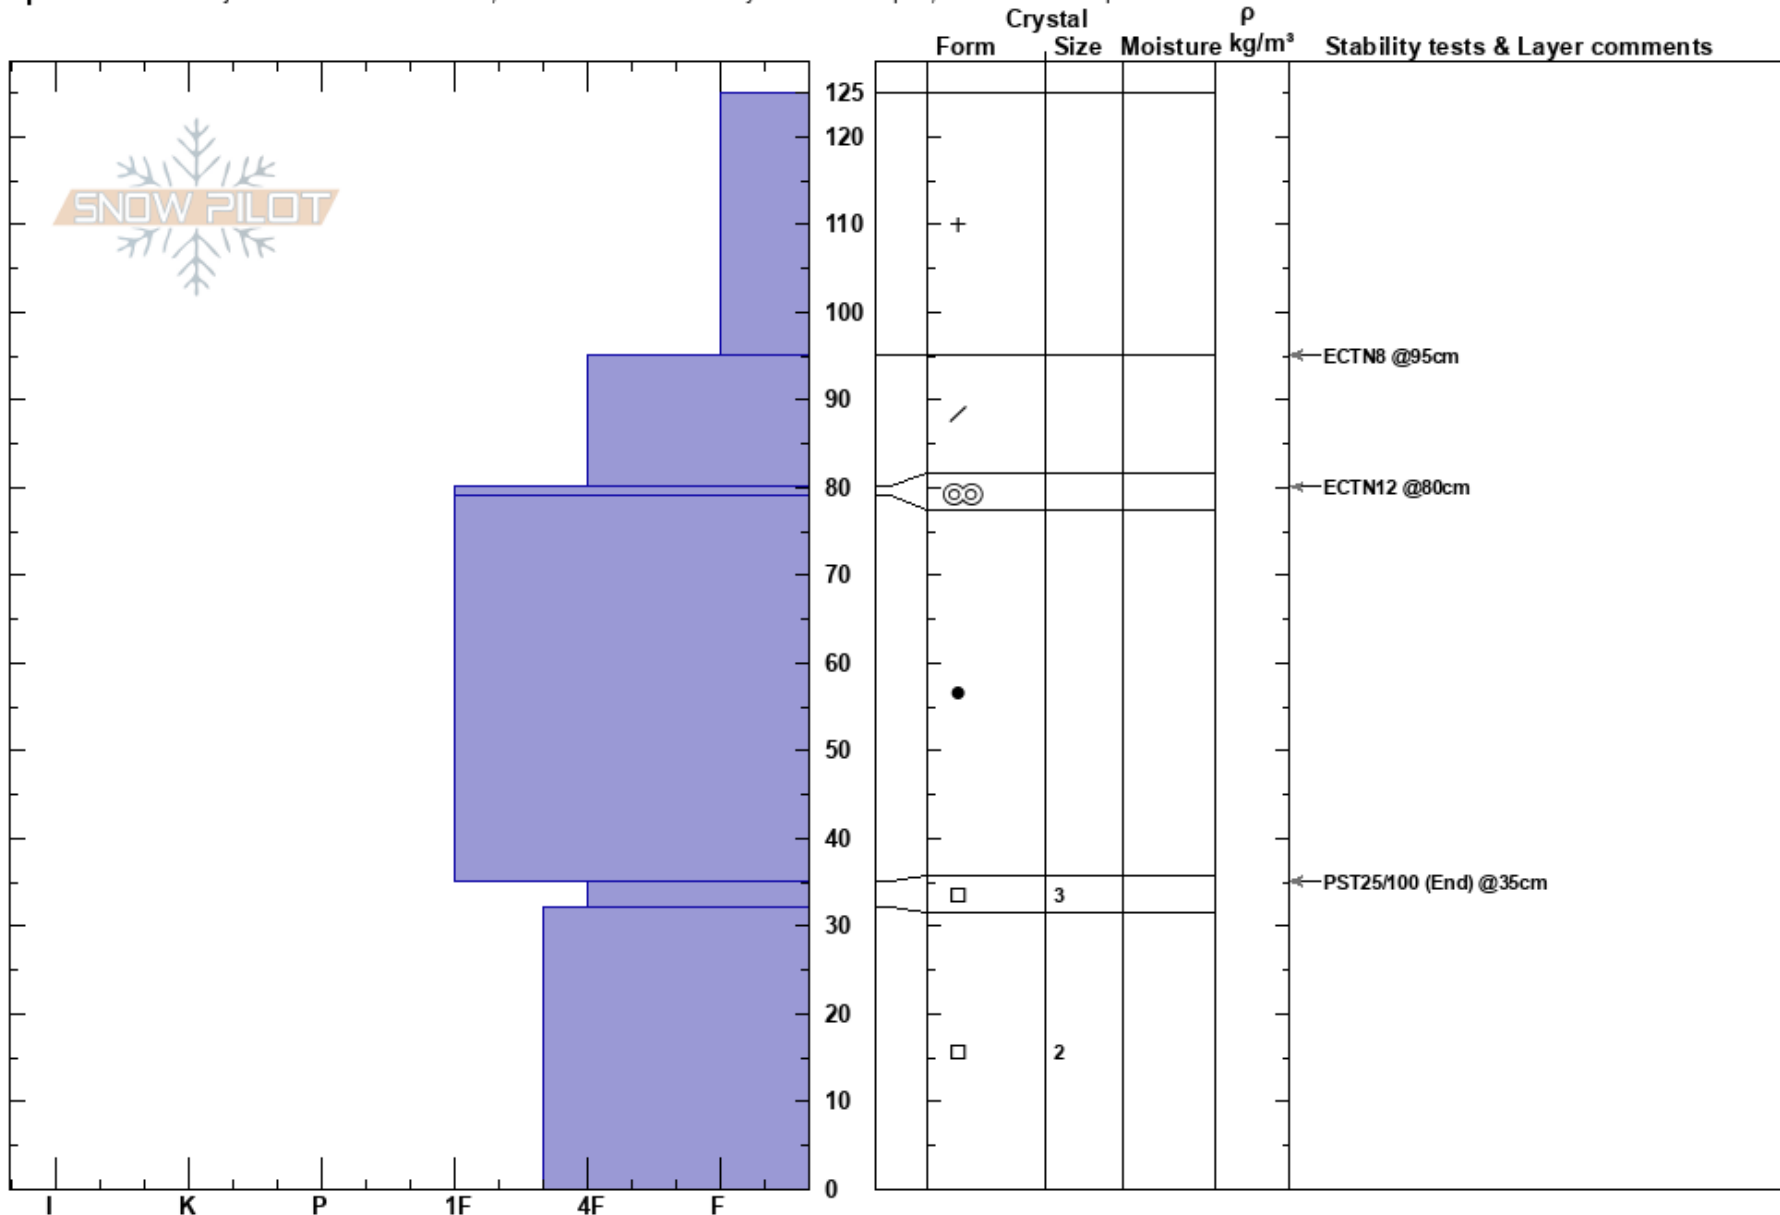

Copper Recent Slide  
 Sawtooth Range  
 ID  
 Elevation: 8400 ft  
 Aspect: 290°

Tanner Haskins  
 01/18/2019 - 3:00pm  
 Co-ord:  
 Slope Angle: 28°  
 Wind Loading: previous

Stability:  
 Air Temperature:  
 Sky Cover: OVC  
 Precipitation: NO  
 Wind: SE Light Breeze

HS:125  
 Layer Notes:  
 35-32cm: Problematic layer

Specifics: Pit is adjacent to avalanche: crown; Recent avalanche activity on similar slopes; Ski tracks on slope

Notes: