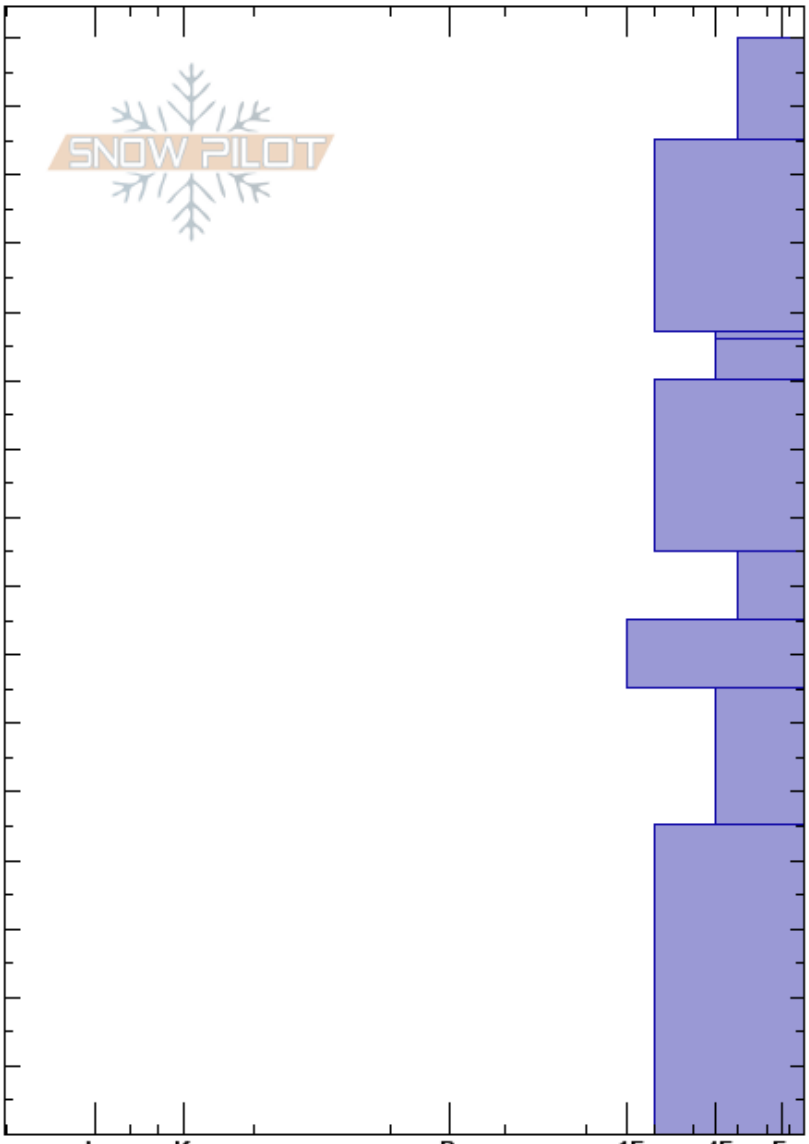

Lost Lake  
 Sawatch  
 CO  
 Elevation: 11850 ft  
 Aspect: 110°  
 Specifics:

Jason Konigsberg  
 01/18/2019 - 2:00pm  
 Co-ord: 38.80751N, -106.41413W  
 Slope Angle:  
 Wind Loading:

Stability:  
 Air Temperature:  
 Sky Cover:  
 Precipitation:  
 Wind:  
 HS:160  
 Layer Notes:

Crystal Form	Crystal Size	Moisture	$\rho$ kg/m <sup>3</sup>	Stability tests & Layer comments
+				
+ ( / )				
⊙ ⊙				← ECTP21 @116cm
□				
□	0.5			
□	1			
□				
□ ( ^ )	1-2			
^	2-4			

Notes: