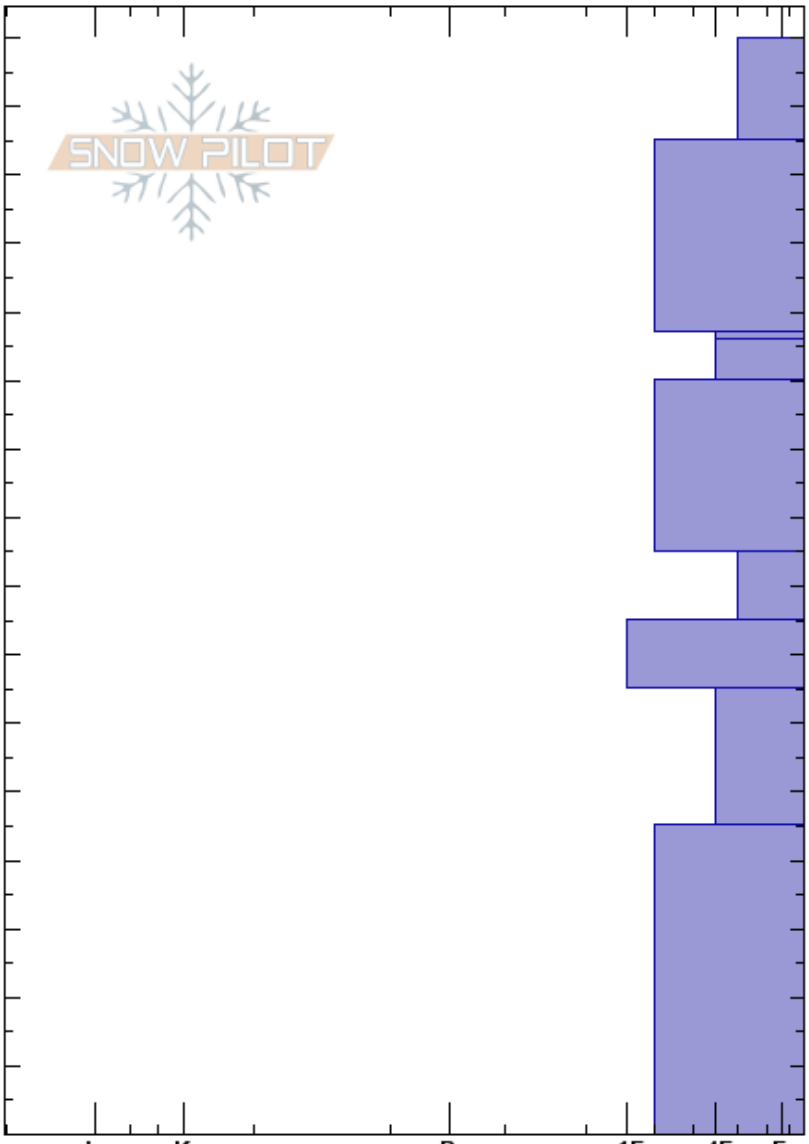

Lost Lake
 Sawatch
 CO
 Elevation: 11850 ft
 Aspect: 110°
 Specifics:

Jason Konigsberg
 01/18/2019 - 2:00pm
 Co-ord: 38.80751N, -106.41413W
 Slope Angle:
 Wind Loading:

Stability:
 Air Temperature:
 Sky Cover:
 Precipitation:
 Wind:

HS:160

Layer Notes:

Crystal Form	Crystal Size	Moisture	ρ kg/m ³	Stability tests & Layer comments
+				
+ (/)				
⊙ ⊙				← ECTP21 @116cm
□				
□	0.5			
□	1			
□				
□ (^)	1-2			
^	2-4			

Notes: I K P 1F 4F F