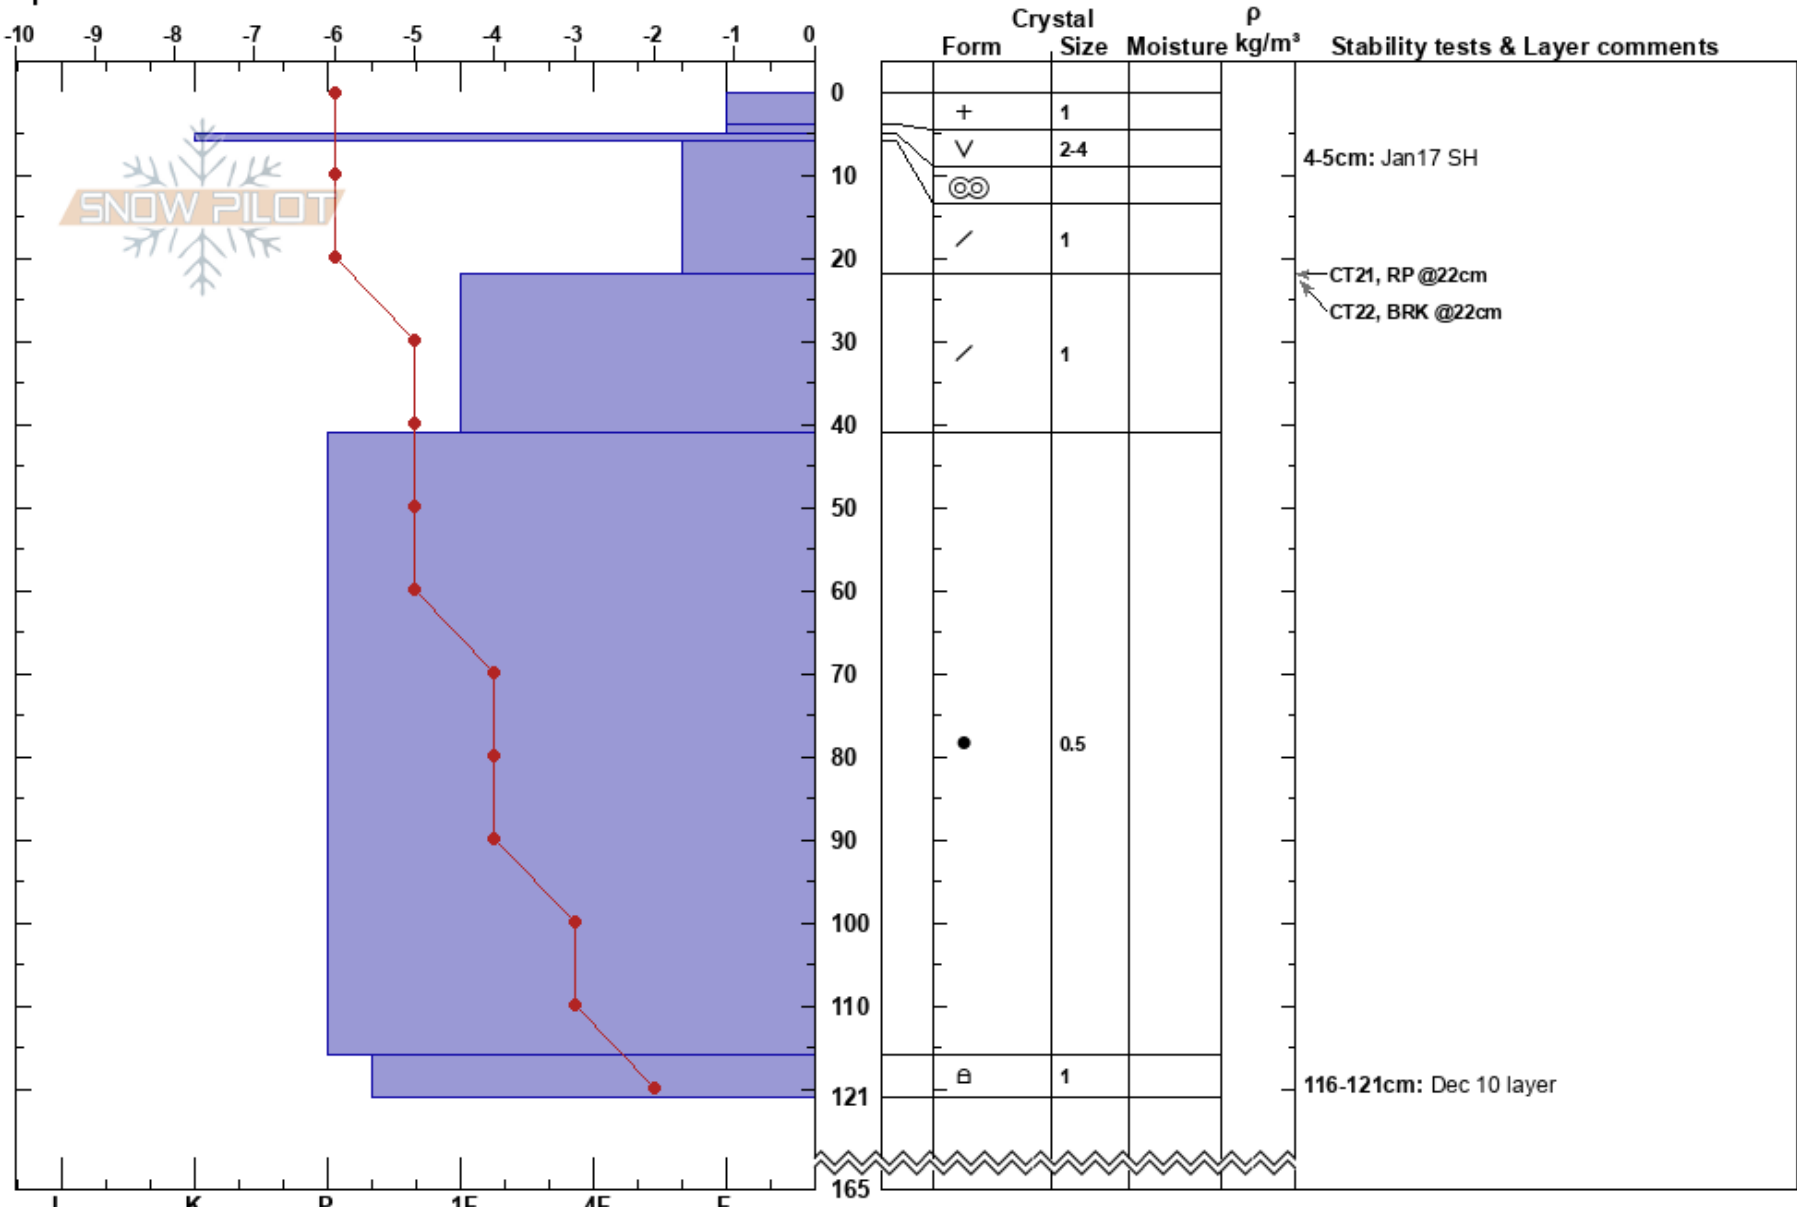

Generator Rdg, Kokanee
 Columbia Mountains
 BC
 Elevation: 2010 m
 Aspect: SE
 Specifics:

Keith Robine
 17/01/2019 - 14:00
 Co-ord: 49.77441N, -117.19126W
 Slope Angle: 20°
 Wind Loading:

Stability:
 Air Temperature: -5°C
 Sky Cover: OVC
 Precipitation: S-1
 Wind: Calm

HS:165
 PF:30
 Layer Notes:
 4-5cm: Jan17 SH
 4-5cm: Problematic layer
 116-121cm: Dec 10 layer

Notes: