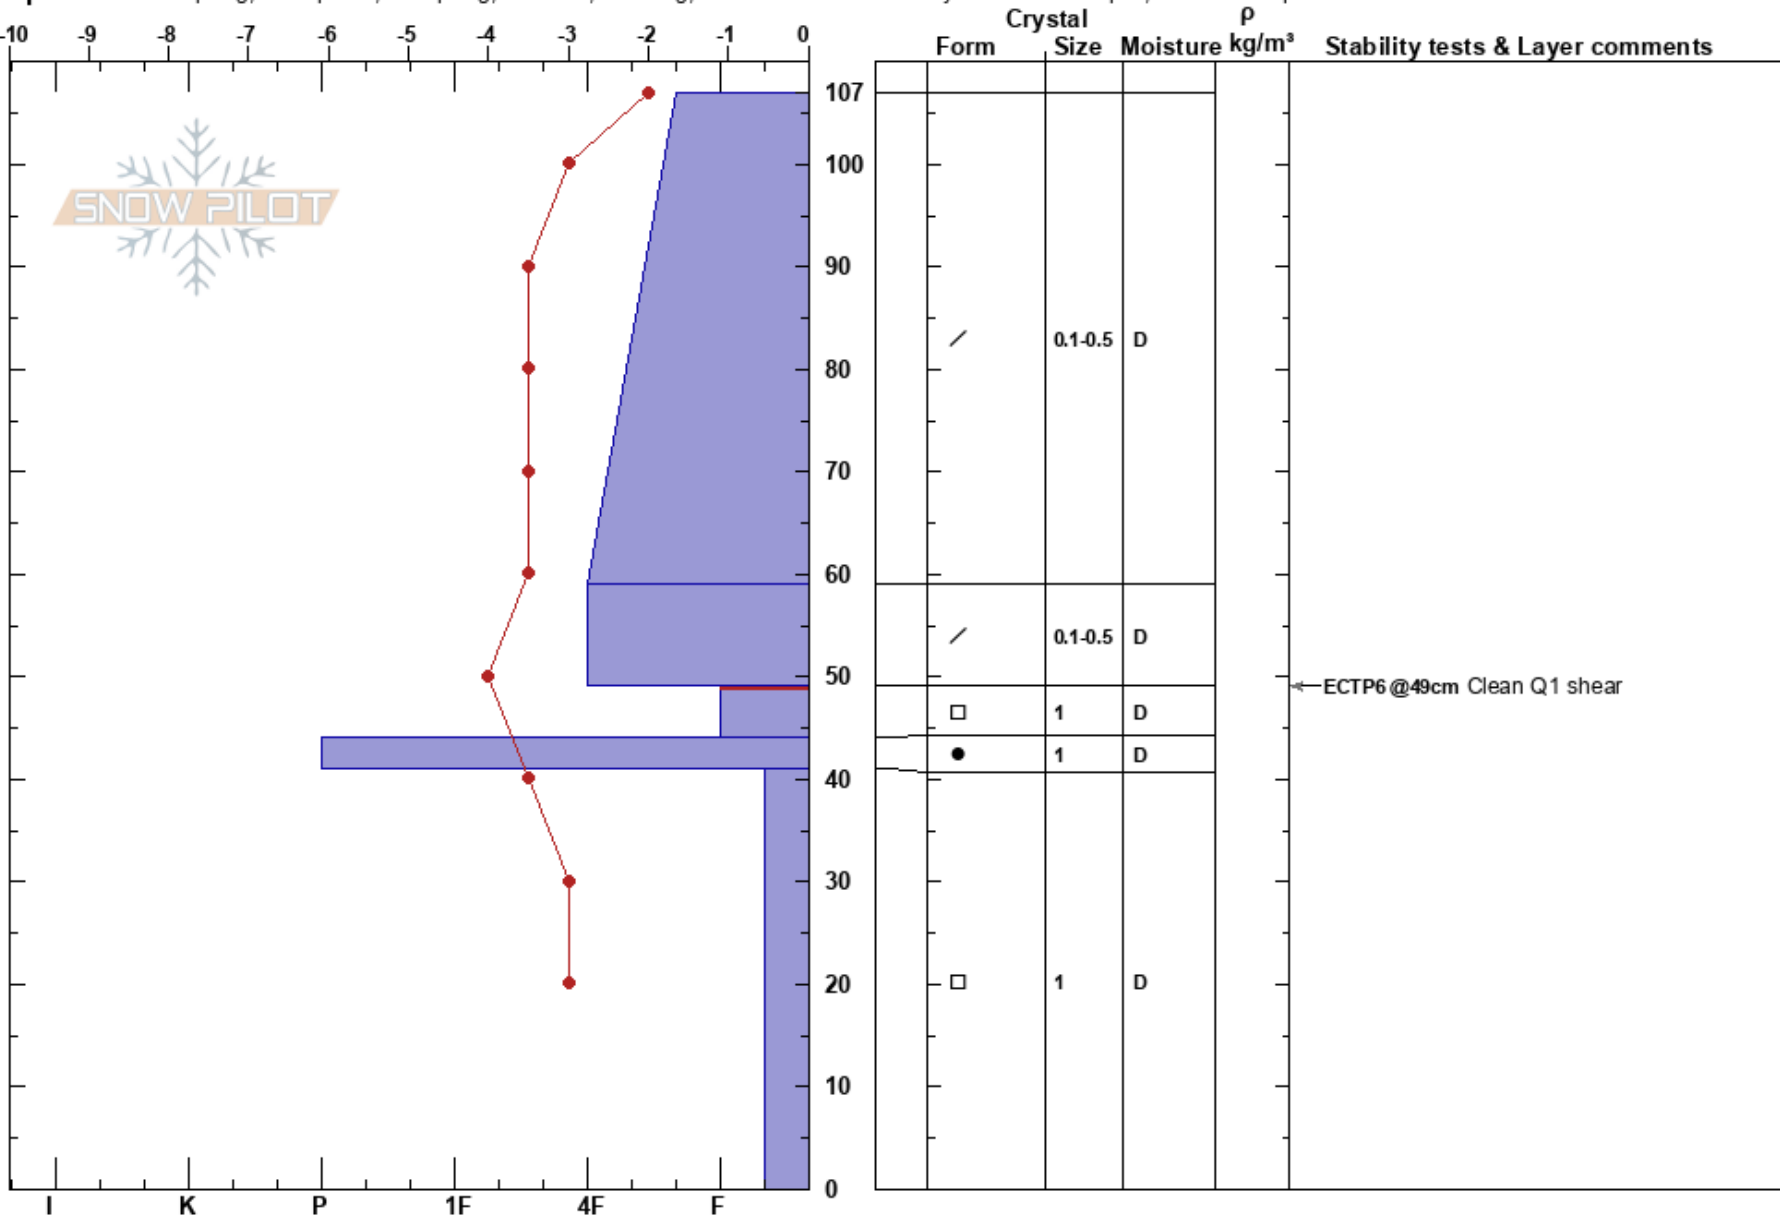

Habbeggers Glades  
 Eastern Sierra Nevada  
 CA

Bob Harrington  
 01/18/2019 - 11:00am  
 Co-ord: 11S 362144W 4122311N  
 Slope Angle: 25°  
 Wind Loading: previous

Stability:  
 Air Temperature: 3°C  
 Sky Cover: BKN  
 Precipitation: NO  
 Wind: N Light Breeze

HS:107  
 PF:100 49-44cm:Problematic layer

Elevation: 9545 ft  
 Aspect: NW

Specifics: Collapsing, widespread; Collapsing, localized; Cracking; Recent avalanche activity on different slopes; We skied slope