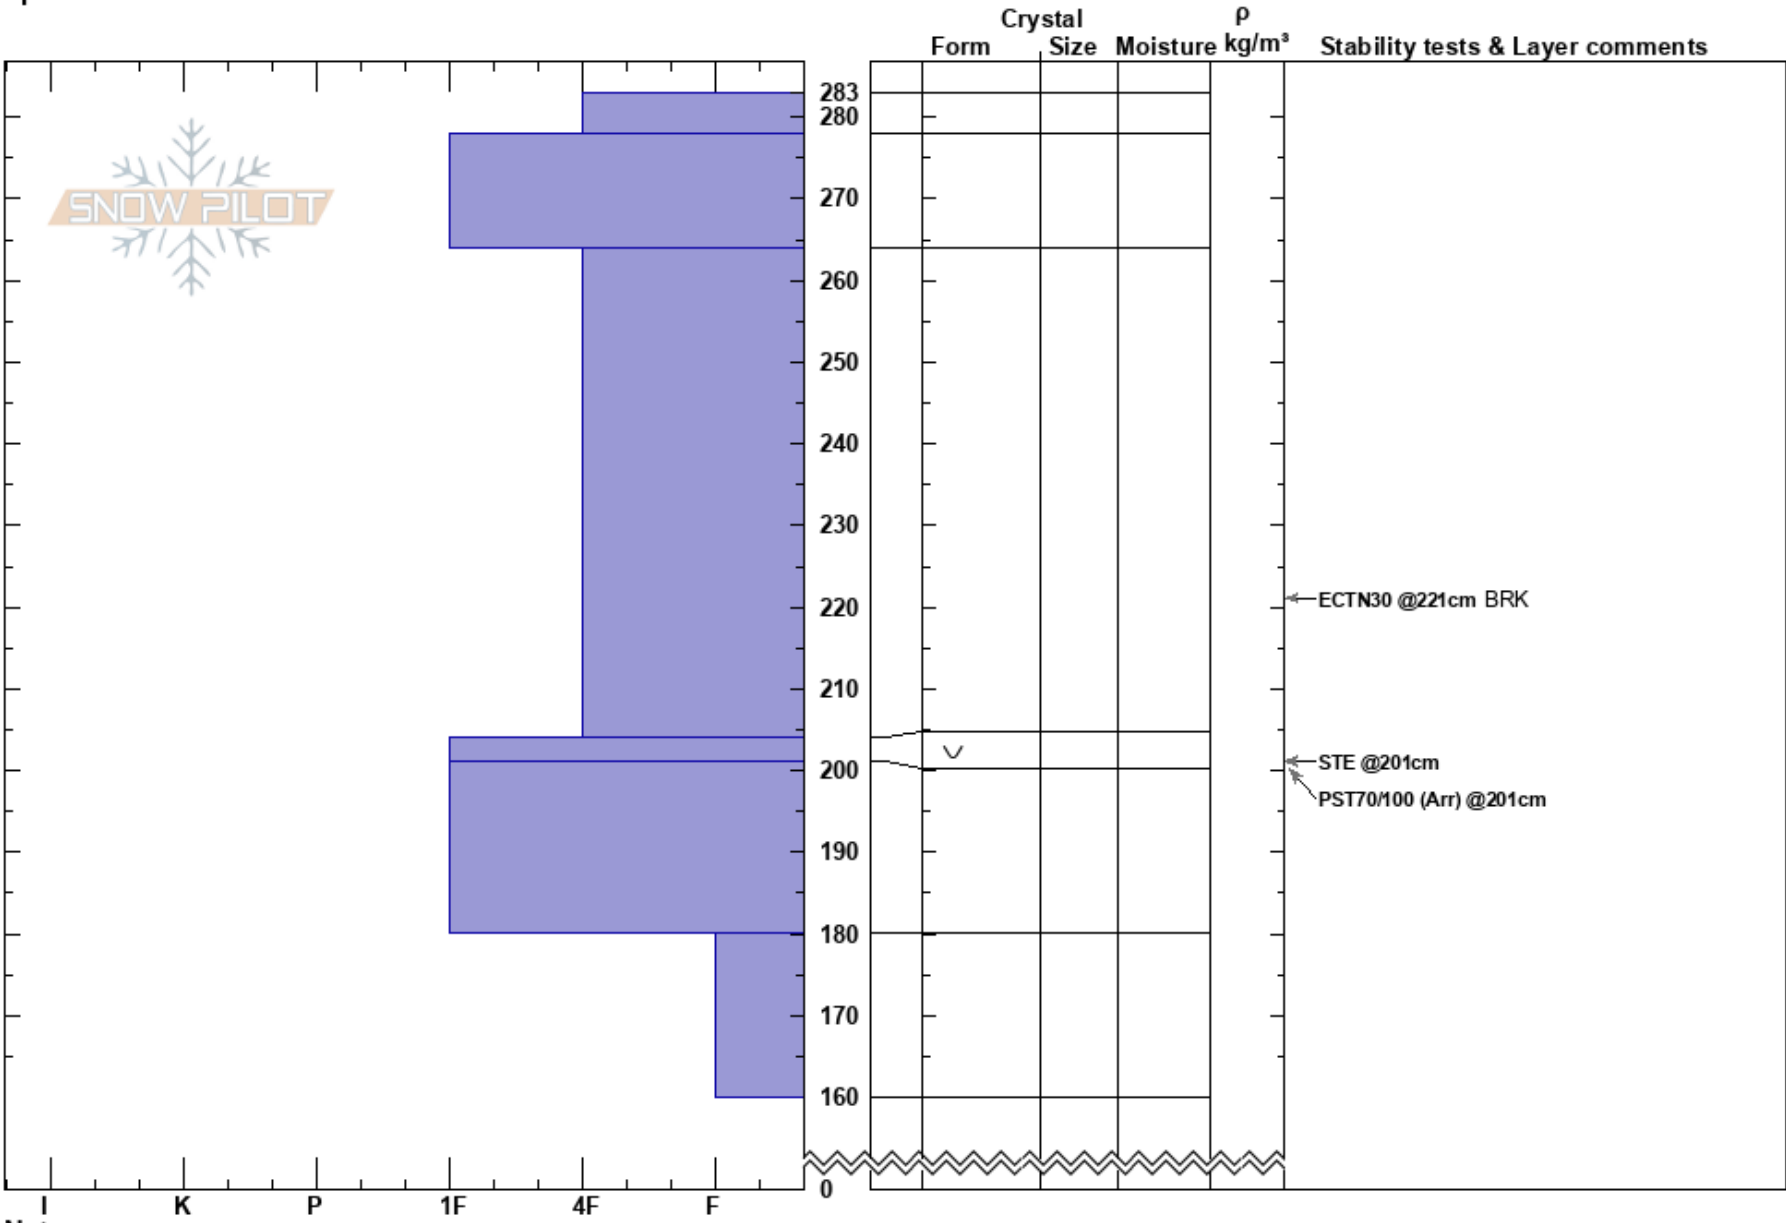

Shirley Canyon TP
 Donner Pass Area
 CA
 Elevation: 7539 ft
 Aspect: 10°
 Specifics:

Will Sperry
 01/18/2019 - 12:25pm
 Co-ord: 39.19733N, -120.24938W
 Slope Angle: 30°
 Wind Loading: no

Stability: **HS:283** **Layer Notes:**
 Air Temperature: 3°C **PF:75** 204-201cm:Problematic layer
 Sky Cover: BKN
 Precipitation: NO
 Wind: SW Light Breeze